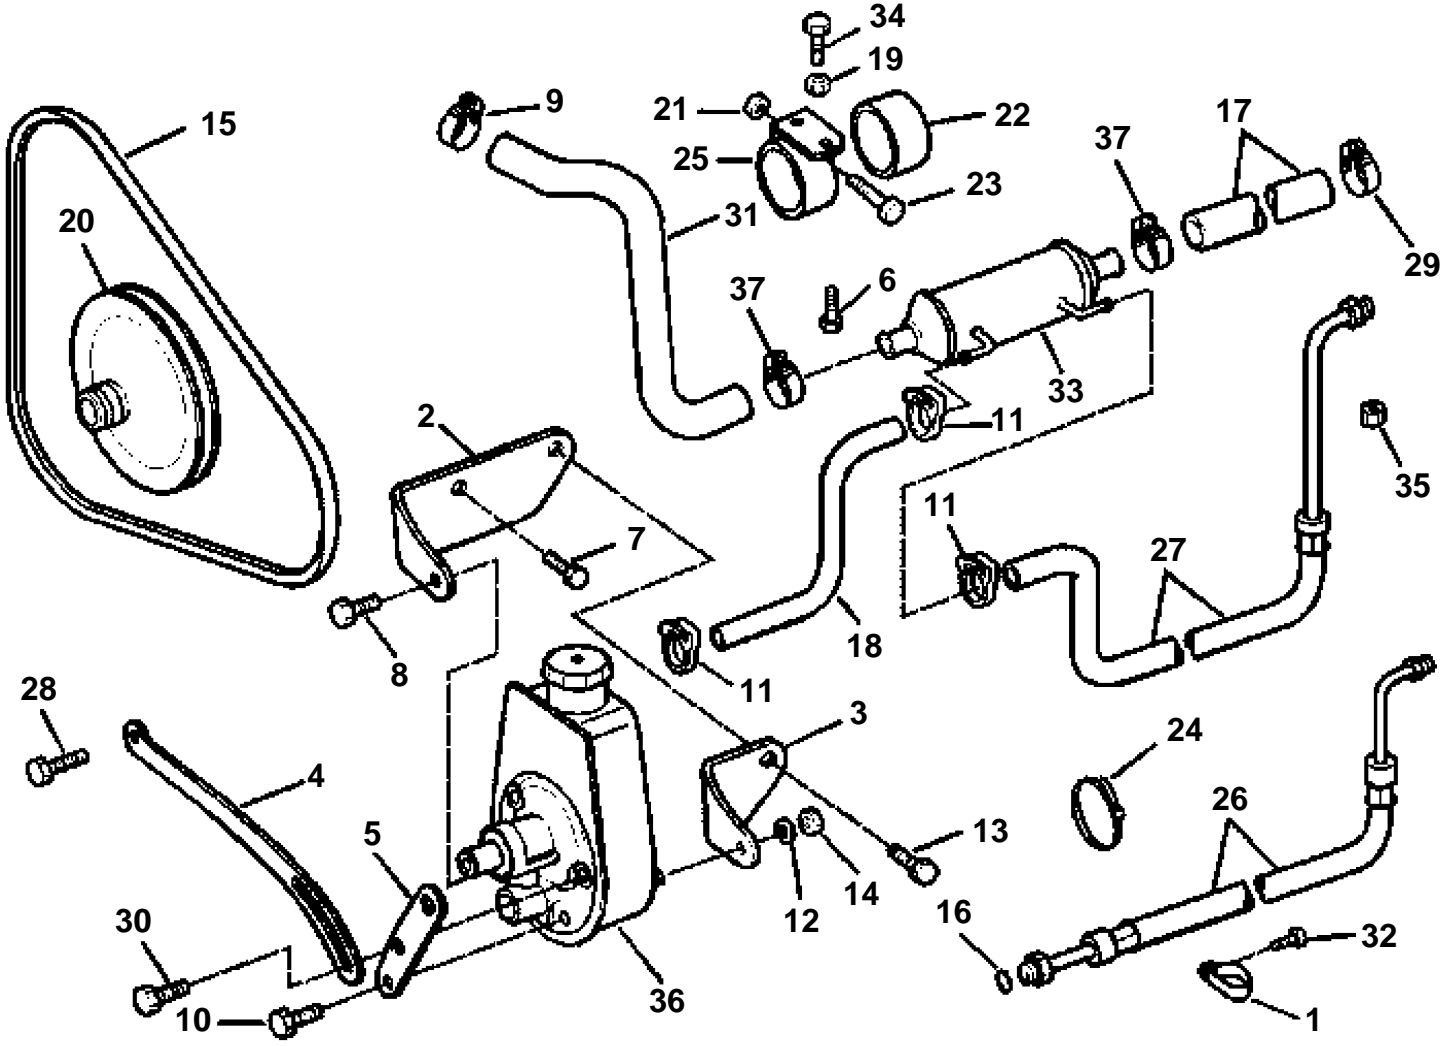

POWER STEERING PUMP

GR71812

POWER STEERING PUMP

REF	PART NO.	QTY	DESCRIPTION	NOTES
1	3852837	1	Clamp, Power steering hoses to flywheel hsg	
2	3852500	1	Bracket, Steering pump to engine	Front
3	3852501	1	Bracket, Steering pump to engine	Rear
4	3853328	1	Brace, Power steering pump	
5	3853327	1	Bracket, Adjustment, power steering	
6	3853557	1	Screw, Clamp, oil cooler to manifold	
7	3853557	1	Screw, Steering pump bracket to engine	Front
8	3853405	1	Screw, Steering pump bracket	
9	3850422	1	Clamp, Hose, water pump inlet	
10	3853405	1	Screw, Adjustment bracket	
11	3852196	2	Clamp, Hose, P/S pump to oil cooler	Return
12	3852496	1	Washer, Steering pump bracket to pump	Rear
13	3853266	1	Screw, Steering pump bracket to engine	Rear
14	3852498	1	Nut, Power steering pump to bracket, stud	
15	3857835	1	V-belt, Power steering pump	
16	3852497	1	O-ring, Pressure hose to steering pump	
17	3852281	1	Hose, Gimbal hsg to oil cooler	
18	3857185	1	Hose, Oil cooler to steering pump	Return
19	3852065	1	Nut, Screw, P/S cooler clamp	
20	3853804	1	Pulley, P/S pump	
21	3852079	1	Nut, Clamp, oil cooler	
22	3853236	1	Spacer, Oil cooler, power steering	
23	3852126	1	Screw, Clamp, oil cooler	
24	3852423	1	Cable clamp, P/S hoses to starter solenoid	
25	3852218	1	Clamp, Engine oil cooler, power steering	
26	3853809	1	Hose, Pump to actuator valve, pressure	
27	3854056	1	Hose, Actuator valve to oil cooler	
28	3853399	1	Screw, Brace to alternator	
29	3853786	1	Clamp, Hose, water to gimbal hsg	
30	3853406	1	Screw, Brace to power steering pump	
31	3857180	1	Hose, Oil cooler to water pump	
32	3853557	1	Screw, Clamp to flywheel housing	
33	3851921	1	Oil cooler, Power steering	
34	3853266	1	Screw, P/S cooler clamp	
35	3853315	1	Fitting, P/S hoses	
36	3850491	1	Power steering pump	
37	3853786	2	Clamp, Hose, water to oil cooler	