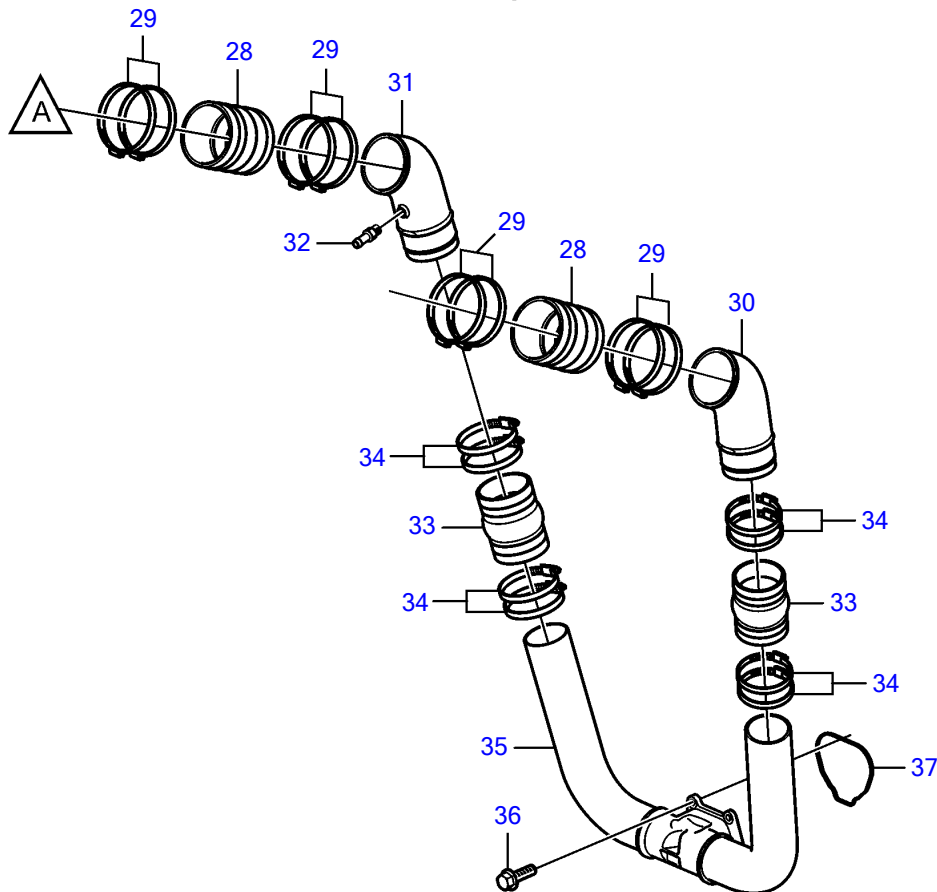

V8-380-CE-A

26077

V8-380-CE-A

REF	PART NO.	QTY	DESCRIPTION	SEE SEC.	NOTES
1	21669279	1	Exhaust manifold		
2	21669277	1	Exhaust manifold		
3	21669281	2	Gasket		
4		10	Screw		M8x30mm
5		2	Screw		M8x50mm
6	21552128	2	Sensor, oxygen		
7	21571778	2	Catalytic converter		
8	21321980	1	• Catalytic converter		
9	3889967	1	• Support sleeve		
10	3889966	2	• Sealing ring		
11	21591352	1	• Gasket		
12	953058	2	Stud		
13	953047	2	Stud		
14	945408	4	Flange nut		
15	969189	8	Flange screw		
16	21841122	2	Kit		
		1	• Exhaust riser		
17	960632	1	• Plug		
18	977751	1	• Gasket		
19	21591352	1	• Gasket		
20	983744	1	• Hose nipple		
21	21203185	2	Plug		
22	21281417	2	• O-ring		
23	21399010	2	Plug		
24		2	• O-ring		
25	21697906	2	Sensor		
		2	• O-ring		not sold separately
26	21685726	2	Adapter		
		2	• O-ring		not sold separately
27	3883724	2	Sensor, oxygen		
28	3852696	2	Hose		
29	3863443	8	Hose clamp		
30	21823521	1	Exhaust riser		Port
31	21646836	1	Exhaust riser		Starboard
32		1	Nipple	37117	
33	3863450	2	Bellows		
34	3863442	8	Hose clamp		
35	21608209	1	Exhaust pipe		
36	3841928	4	Flange screw		
37	3841013	1	Gasket		