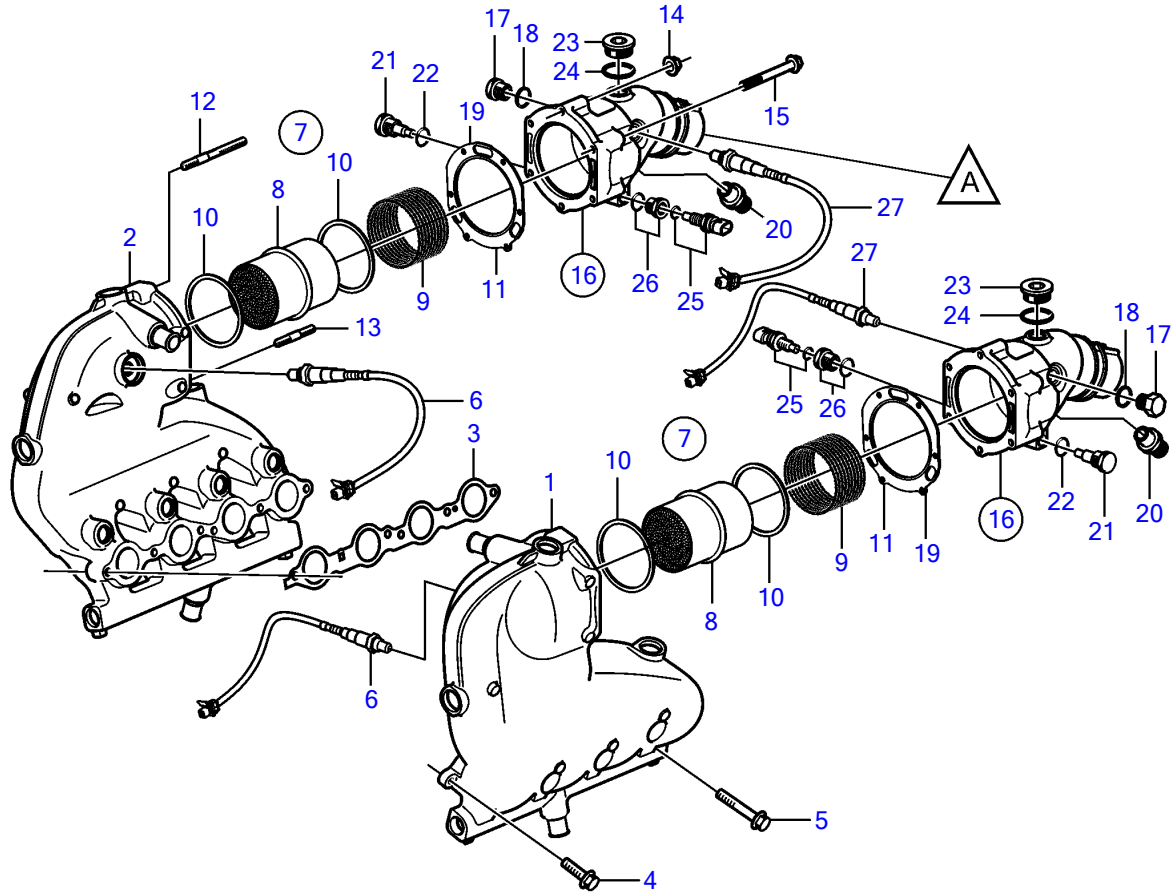

V8-380-CE-A

26077

V8-380-CE-A

REF	PART NO.	QTY	DESCRIPTION	SEE SEC.	NOTES
1	21669279	1	Exhaust manifold		
2	21669277	1	Exhaust manifold		
3	21669281	2	Gasket		
4		10	Screw		M8x30mm
5		2	Screw		M8x50mm
6	21552128	2	Sensor, oxygen		
7	21571778	2	Catalytic converter		
8	21321980	1	• Catalytic converter		
9	3889967	1	• Support sleeve		
10	3889966	2	• Sealing ring		
11	21591352	1	• Gasket		
12	953058	2	Stud		
13	953047	2	Stud		
14	945408	4	Flange nut		
15	969189	8	Flange screw		
16	21841122	2	Kit		
		1	• Exhaust riser		
17	960632	1	• Plug		
18	977751	1	• Gasket		
19	21591352	1	• Gasket		
20	983744	1	• Hose nipple		
21	21203185	2	Plug		
22	21281417	2	• O-ring		
23	21399010	2	Plug		
24		2	• O-ring		
25	21697906	2	Sensor		
		2	• O-ring		not sold separately
26	21685726	2	Adapter		
		2	• O-ring		not sold separately
27	3883724	2	Sensor, oxygen		
28	3852696	2	Hose		
29	3863443	8	Hose clamp		
30	21823521	1	Exhaust riser		Port
31	21646836	1	Exhaust riser		Starboard
32		1	Nipple	37117	
33	3863450	2	Bellows		
34	3863442	8	Hose clamp		
35	21608209	1	Exhaust pipe		
36	3841928	4	Flange screw		
37	3841013	1	Gasket		