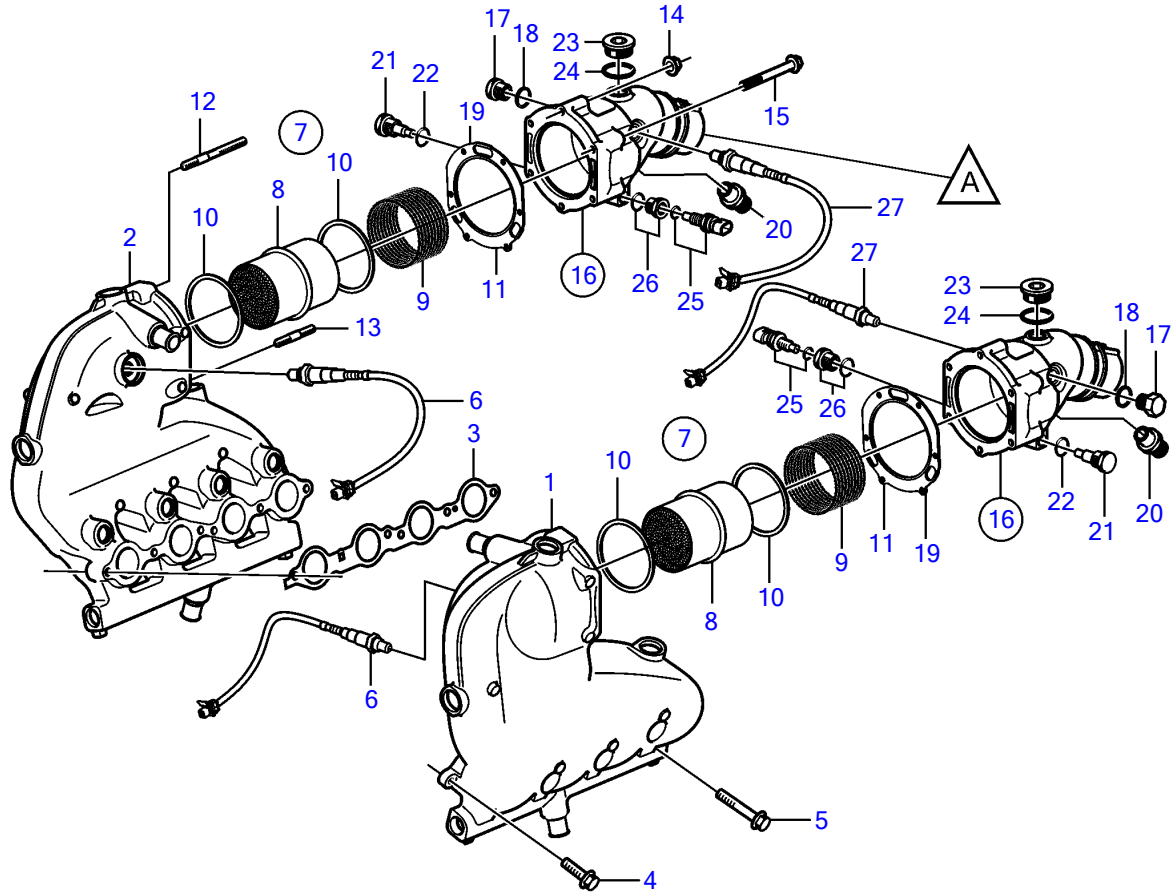

V8-380-C-A, V8-380-C-B

26077

## V8-380-C-A, V8-380-C-B

REF	PART NO.	QTY	DESCRIPTION	SEE SEC.	NOTES
1	21669279	1	Exhaust manifold		
2	21669277	1	Exhaust manifold		
3	21669281	2	Gasket		
4		10	Screw		M8x30mm
5		2	Screw		M8x50mm
6	21552128	2	Sensor, oxygen		
7	21571778	2	Catalytic converter		
8	21321980	1	• Catalytic converter		
9	3889967	1	• Support sleeve		
10	3889966	2	• Sealing ring		
11	21591352	1	• Gasket		
12	953058	2	Stud		
13	953047	2	Stud		
14	945408	4	Flange nut		
15	969189	8	Flange screw		
16	21841122	2	Kit		
		1	• Exhaust riser		
17	960632	1	• Plug		
18	977751	1	• Gasket		
19	21591352	1	• Gasket		
20	983744	1	• Hose nipple		
21	21203185	2	Plug		
22	21281417	2	• O-ring		
23	21399010	2	Plug		
24		2	• O-ring		
25	21697906	2	Sensor		
		2	• O-ring		not sold separately
26	21685726	2	Adapter		
		2	• O-ring		not sold separately
27	3883724	2	Sensor, oxygen		
28	3852696	2	Hose		
29	3863443	8	Hose clamp		
30		1	Exhaust riser		Port
31	21646836	1	Exhaust riser		Starboard
32		1	Nipple	37117	
33	3863450	2	Bellows		
34	3863442	8	Hose clamp		
35		1	Exhaust pipe		
36	3841928	4	Flange screw		
37	3841013	1	Gasket		