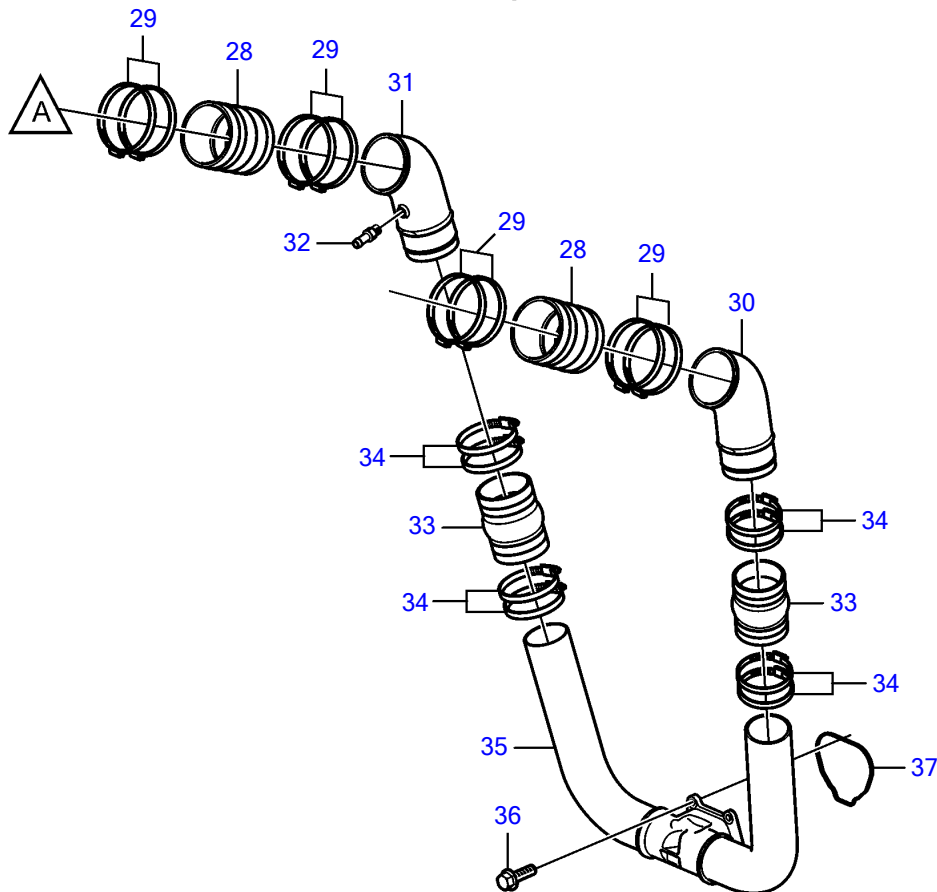

V8-380-C-A, V8-380-C-B

26077

## V8-380-C-A, V8-380-C-B

REF	PART NO.	QTY	DESCRIPTION	SEE SEC.	NOTES
1	21669279	1	Exhaust manifold		
2	21669277	1	Exhaust manifold		
3	21669281	2	Gasket		
4		10	Screw		M8x30mm
5		2	Screw		M8x50mm
6	21552128	2	Sensor, oxygen		
7	21571778	2	Catalytic converter		
8	21321980	1	• Catalytic converter		
9	3889967	1	• Support sleeve		
10	3889966	2	• Sealing ring		
11	21591352	1	• Gasket		
12	953058	2	Stud		
13	953047	2	Stud		
14	945408	4	Flange nut		
15	969189	8	Flange screw		
16	21841122	2	Kit		
		1	• Exhaust riser		
17	960632	1	• Plug		
18	977751	1	• Gasket		
19	21591352	1	• Gasket		
20	983744	1	• Hose nipple		
21	21203185	2	Plug		
22	21281417	2	• O-ring		
23	21399010	2	Plug		
24		2	• O-ring		
25	21697906	2	Sensor		
		2	• O-ring		not sold separately
26	21685726	2	Adapter		
		2	• O-ring		not sold separately
27	3883724	2	Sensor, oxygen		
28	3852696	2	Hose		
29	3863443	8	Hose clamp		
30		1	Exhaust riser		Port
31	21646836	1	Exhaust riser		Starboard
32		1	Nipple	37117	
33	3863450	2	Bellows		
34	3863442	8	Hose clamp		
35		1	Exhaust pipe		
36	3841928	4	Flange screw		
37	3841013	1	Gasket		