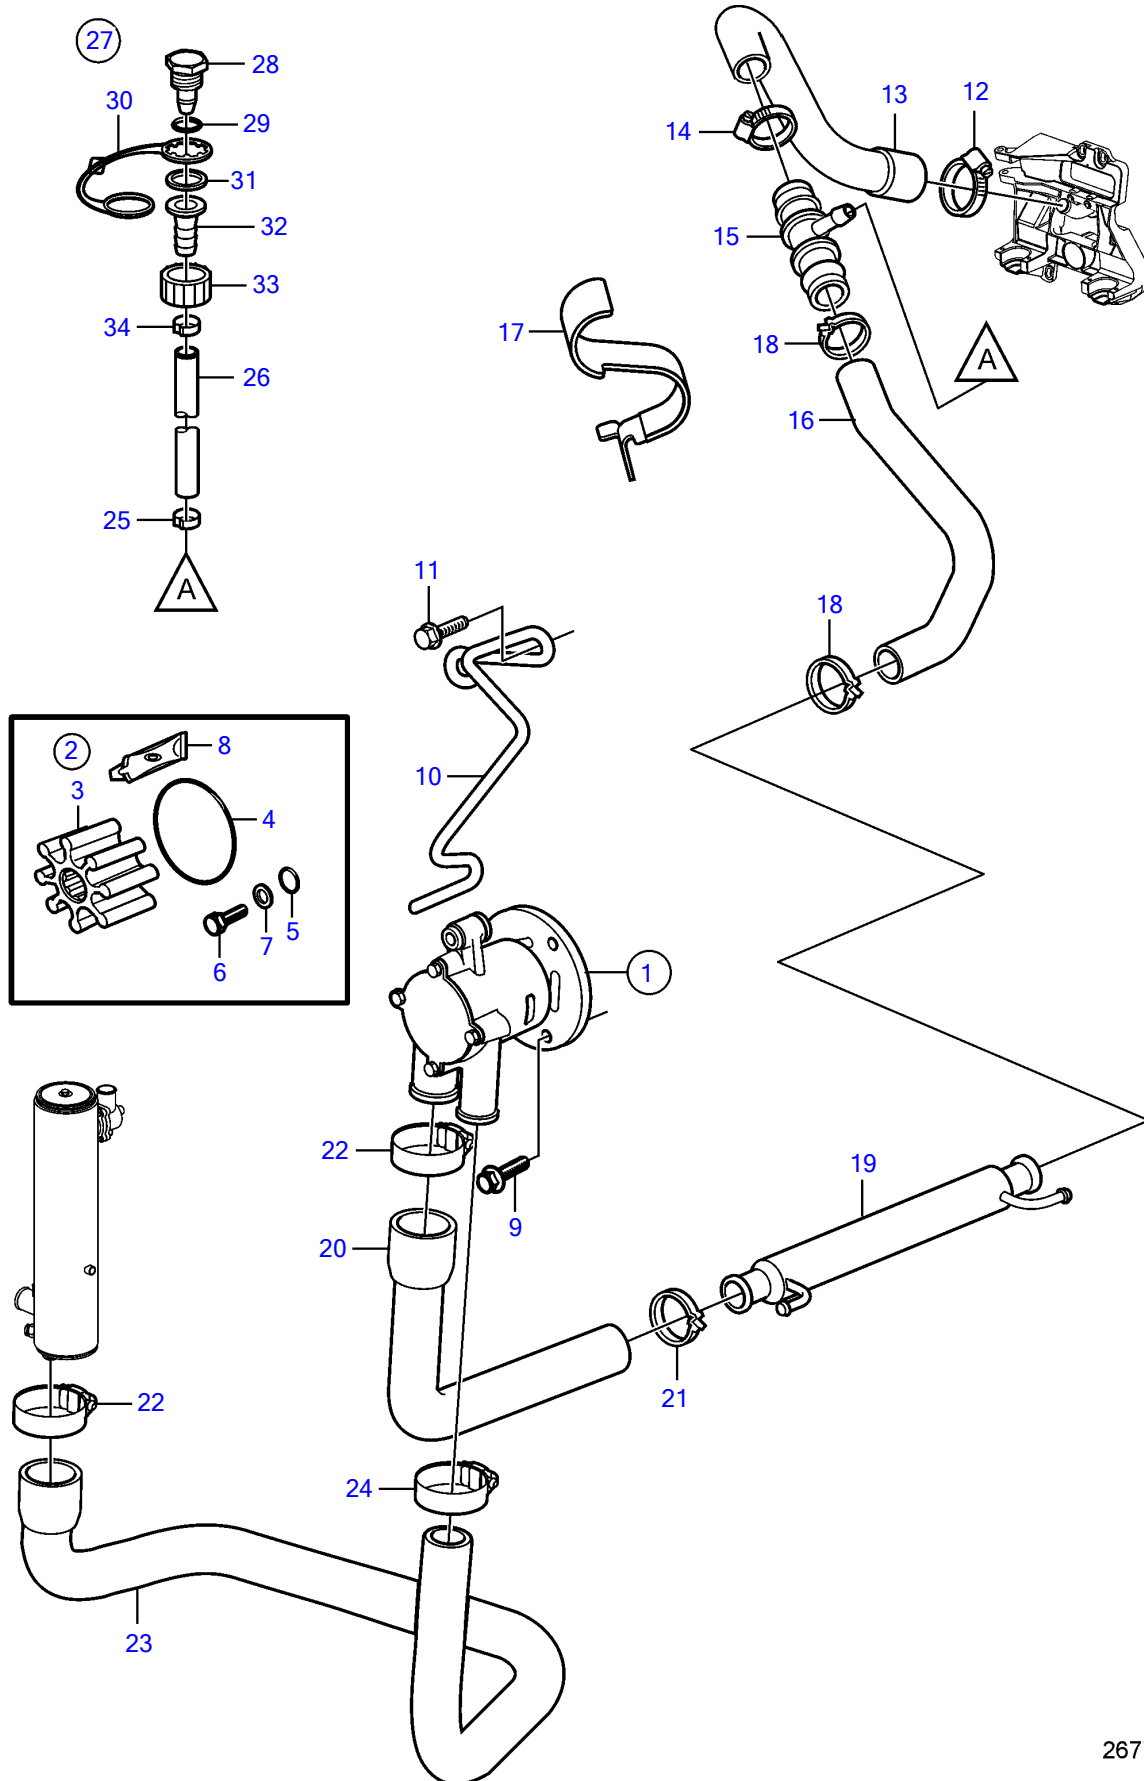

V8-380-C-B

26770

V8-380-C-B

REF	PART NO.	QTY	DESCRIPTION	NOTES
1	21611833	1	Pump	
2	21700445	1	• Impeller kit	
3		1	• • Impeller	not sold separately
4		1	• • O-ring	not sold separately
5		4	• • O-ring	not sold separately
6		4	• • Screw	not sold separately
7		4	• • Tab washer	not sold separately
8		X	Lubricant, glycerin	from July 2012, no longer needed, not included in impeller kit
9	3595499	3	Flange screw	
10	21616192	1	Bracket	
11		2	Screw	
12	3812302	1	Hose clamp	
13	21918369	1	Hose	
14	3812302	1	Hose clamp	
15	21859706	1	Connector	
16	21918374	1	Hose	
17	21918367	1	Bracket	
18		2	Hose clamp	
19	21399019	1	Hydraulic oil cooler	
20	21918376	1	Hose	
21		1	Hose clamp	
22	3863440	2	Hose clamp	
23	21616857	1	Hose	
24	3852602	1	Hose clamp	
25	978173	1	Hose clamp	
26	22048947	1	Hose	
27	3807440	1	Connector	
28		1	• Cap	not sold separately
29	942978	1	• O-ring	
30	3862082	1	• Retainer	
31	3807664	1	• Washer	
32		1	• Connector	not sold separately
33		1	• Connector	not sold separately
34	978174	1	Hose clamp	