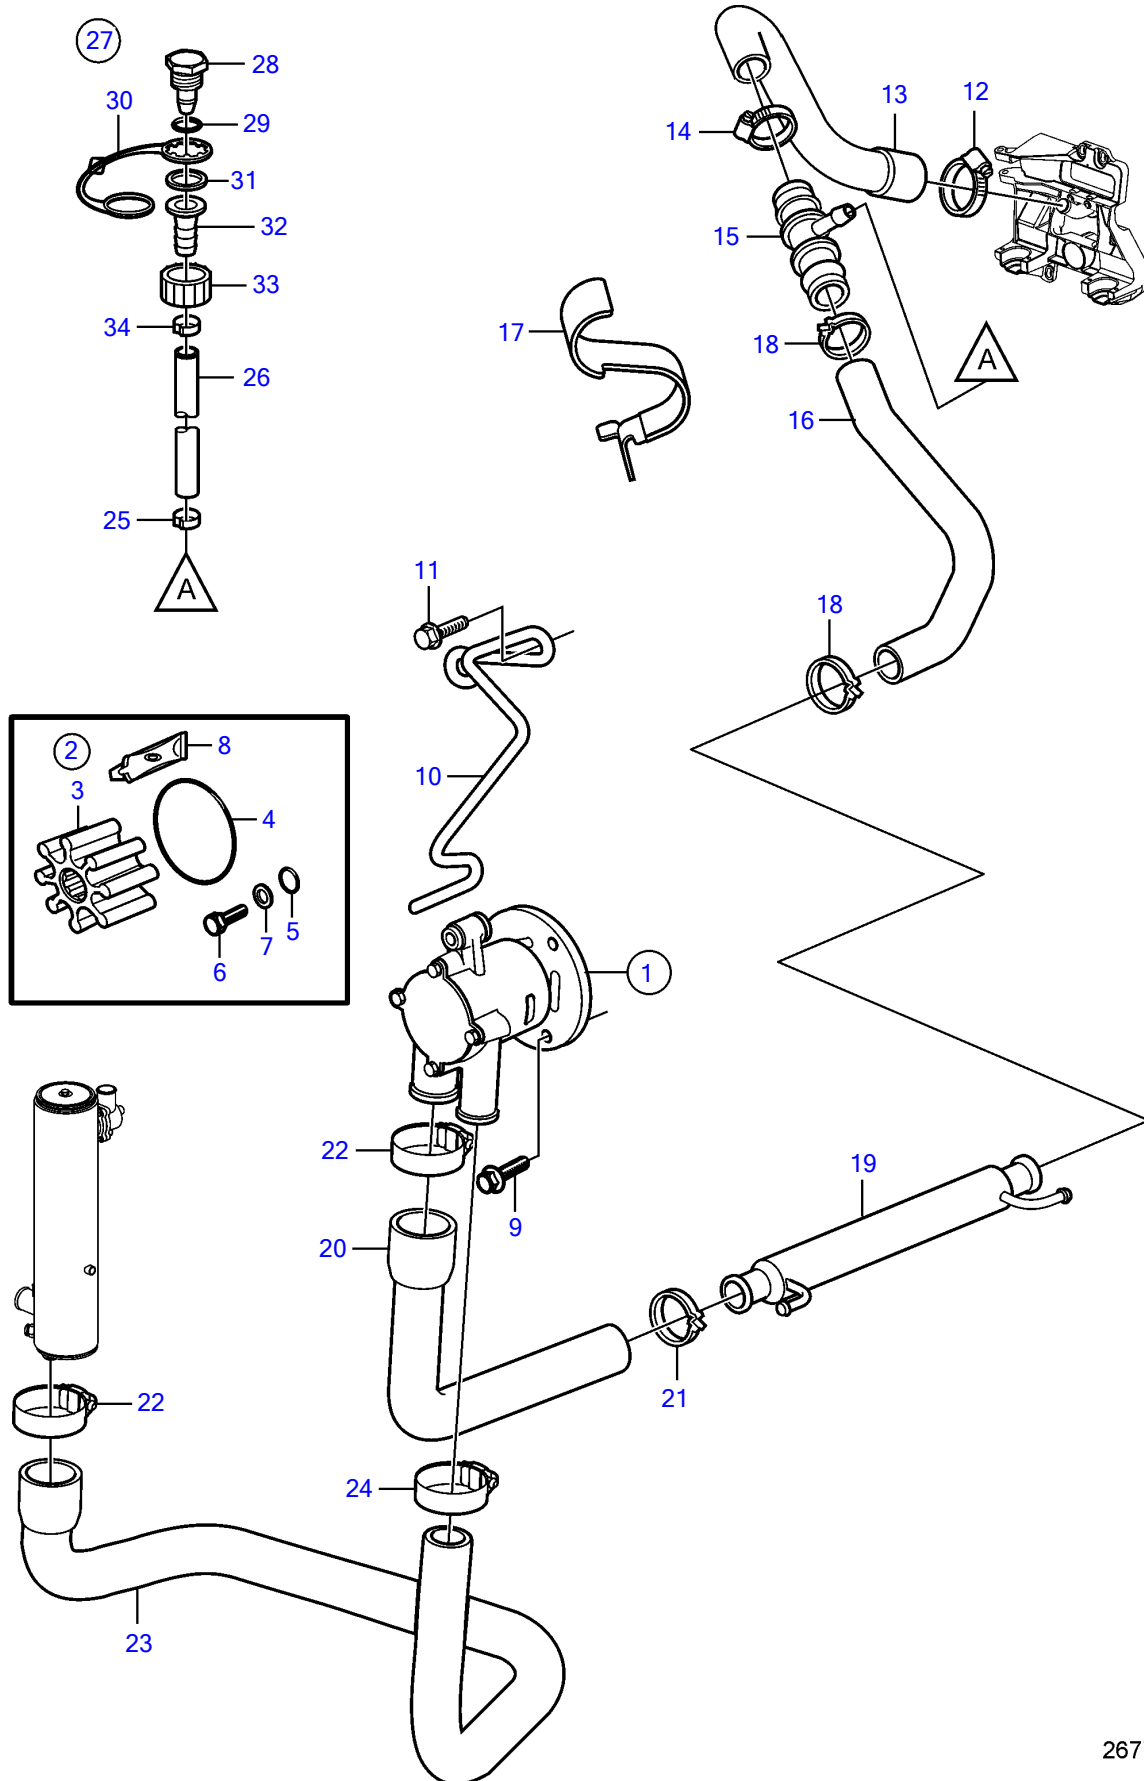

V8-350-CE-D, V8-380-CE-D, V8-430-CE-D

26770

V8-350-CE-D, V8-380-CE-D, V8-430-CE-D

REF	PART NO.	QTY	DESCRIPTION	NOTES
1	21611833	1	Pump	
2	21700445	1	• Impeller kit	
3		1	• • Impeller	Not sold separately
4		1	• • O-ring	Not sold separately
5		4	• • O-ring	Not sold separately
6		4	• • Screw	Not sold separately
7		4	• • Tab washer	Not sold separately
8		X	Lubricant, glycerin	from July 2012, no longer needed, not included in impeller kit
9	3595499	3	Flange screw	
10	21616192	1	Bracket	
11		2	Screw	
12	3812302	1	Hose clamp	
13	21918369	1	Hose	
14	3812302	1	Hose clamp	
15	21859706	1	Connector	
16	21918374	1	Hose	
17	21918367	1	Bracket	
18		2	Hose clamp	
19	21399019	1	Hydraulic oil cooler	
20	21918376	1	Hose	
21		1	Hose clamp	
22	3863440	2	Hose clamp	
23	21616857	1	Hose	
24	3852602	1	Hose clamp	
25	978173	1	Hose clamp	
26	22048947	1	Hose	
27	3807440	1	Connector	
28		1	• Cap	Not sold separately
29	942978	1	• O-ring	
30	3862082	1	• Retainer	
31	3807664	1	• Washer	
32		1	• Connector	Not sold separately
33		1	• Connector	Not sold separately
34	978174	1	Hose clamp	