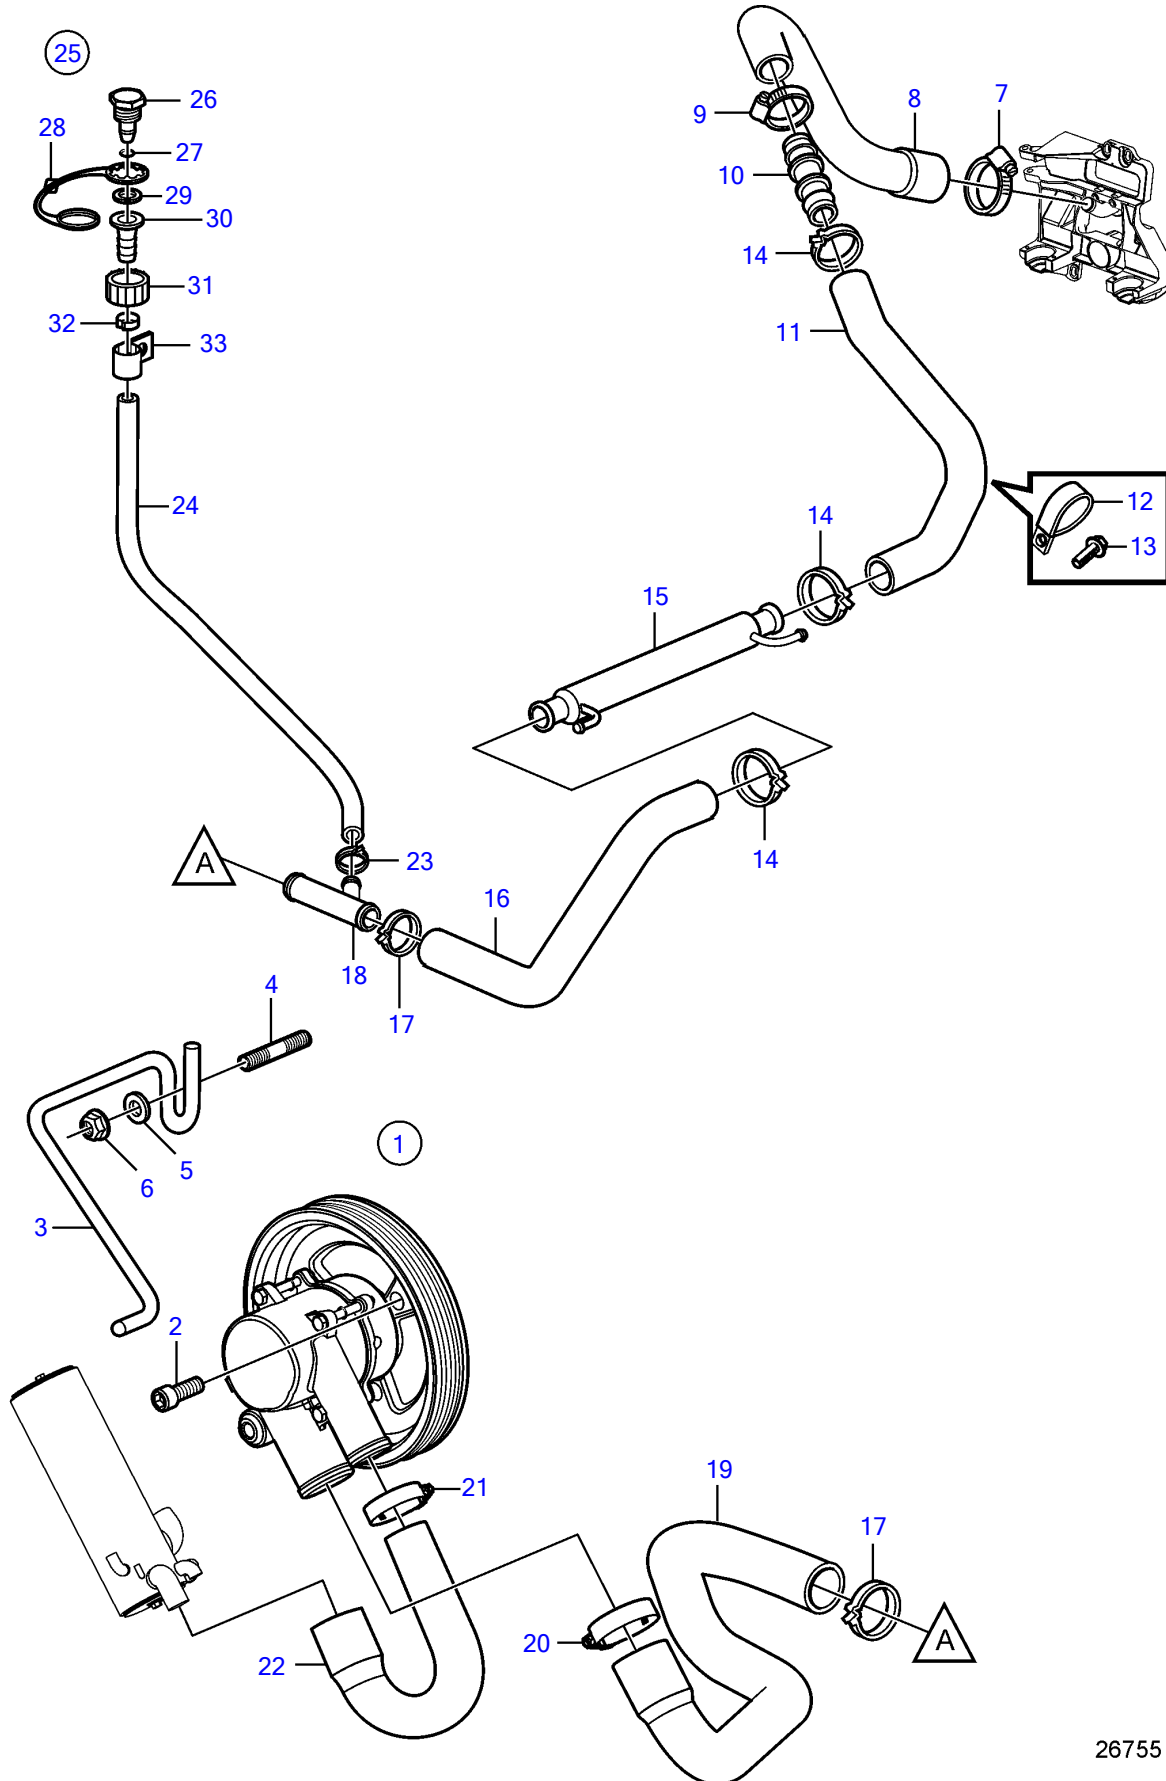

V8-300-E-B, V8-320-E-B

26755

V8-300-E-B, V8-320-E-B

REF	PART NO.	QTY	DESCRIPTION	NOTES
1	21212799	1	Pump	
2	3857939	3	Screw	
3	3817688	1	Bracket	
4	941814	2	Stud	
5	980933	2	Washer	
6	3857181	2	Flange lock nut	
7	3812302	1	Hose clamp	
8	21340837	1	Hose	
9	3863444	2	Hose clamp	
10	21429137	1	Connector	
11	21429139	1	Hose	
12	3853312	2	Clamp	replaced by next part number
	21619466	2	Attaching clamp	
13	(3853557)	2	Flange screw	Obsolete part, 3/8" - 16 unc, L=0.75" (19mm)
14	982645	3	Clamp	
15	21399019	1	Hydraulic oil cooler	
16	21545763	1	Hose	
17	982645	2	Clamp	
18	3862699	1	T-pipe	
19	21517955	1	Hose	
20	3863440	1	Hose clamp	
21	3852602	1	Hose clamp	
22	3817818	1	Hose, heat exchanger	
23	983168	1	Hose clamp	
24	3860747	1	Hose	
25	3807440	1	Connector	
26		1	• Cap	not sold separately
27	942978	1	• O-ring	
28	3862082	1	• Retainer	
29	3807664	1	• Washer	
30		1	• Connector	not sold separately
31		1	• Connector	not sold separately
32	983168	1	Hose clamp	
33	3862891	1	Attaching clamp	