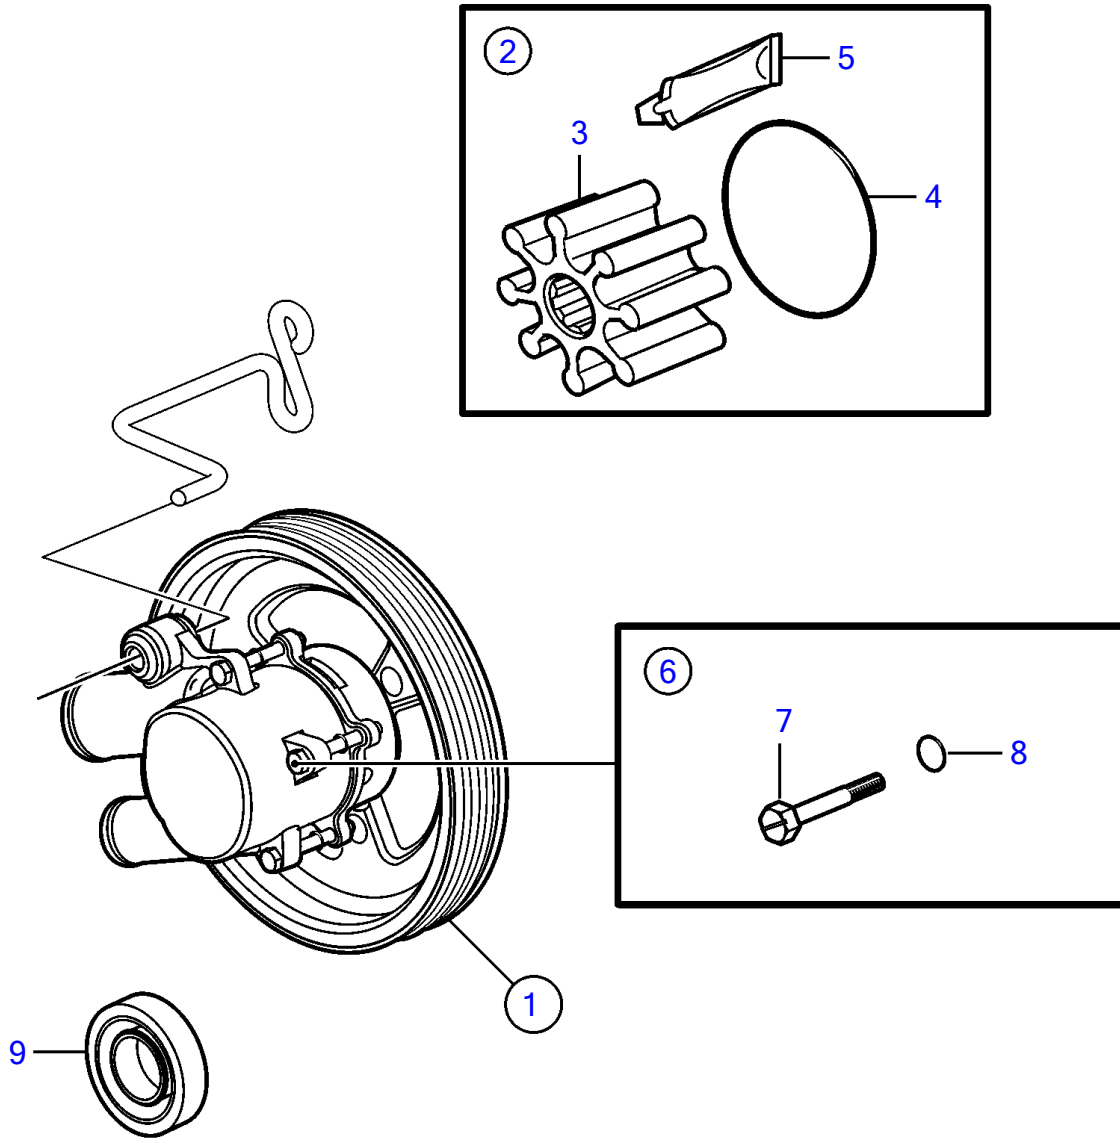

V8-300-E-B, V8-320-E-B

V8-300-E-B, V8-320-E-B

REF	PART NO.	QTY	DESCRIPTION	NOTES
1	21212799	1	Pump	
2	21213664	1	Impeller kit	replaces 3842786 for gas engines
3	21212794	1	▪ Impeller	
4	3858938	1	▪ O-ring	
5		1	▪ Lubricant, glycerin	not sold separately
6	21951332	1	Screw kit	
7		4	▪ Screw	not sold separately
8		4	▪ O-ring	not sold separately
9	827247	1	Sealing ring	