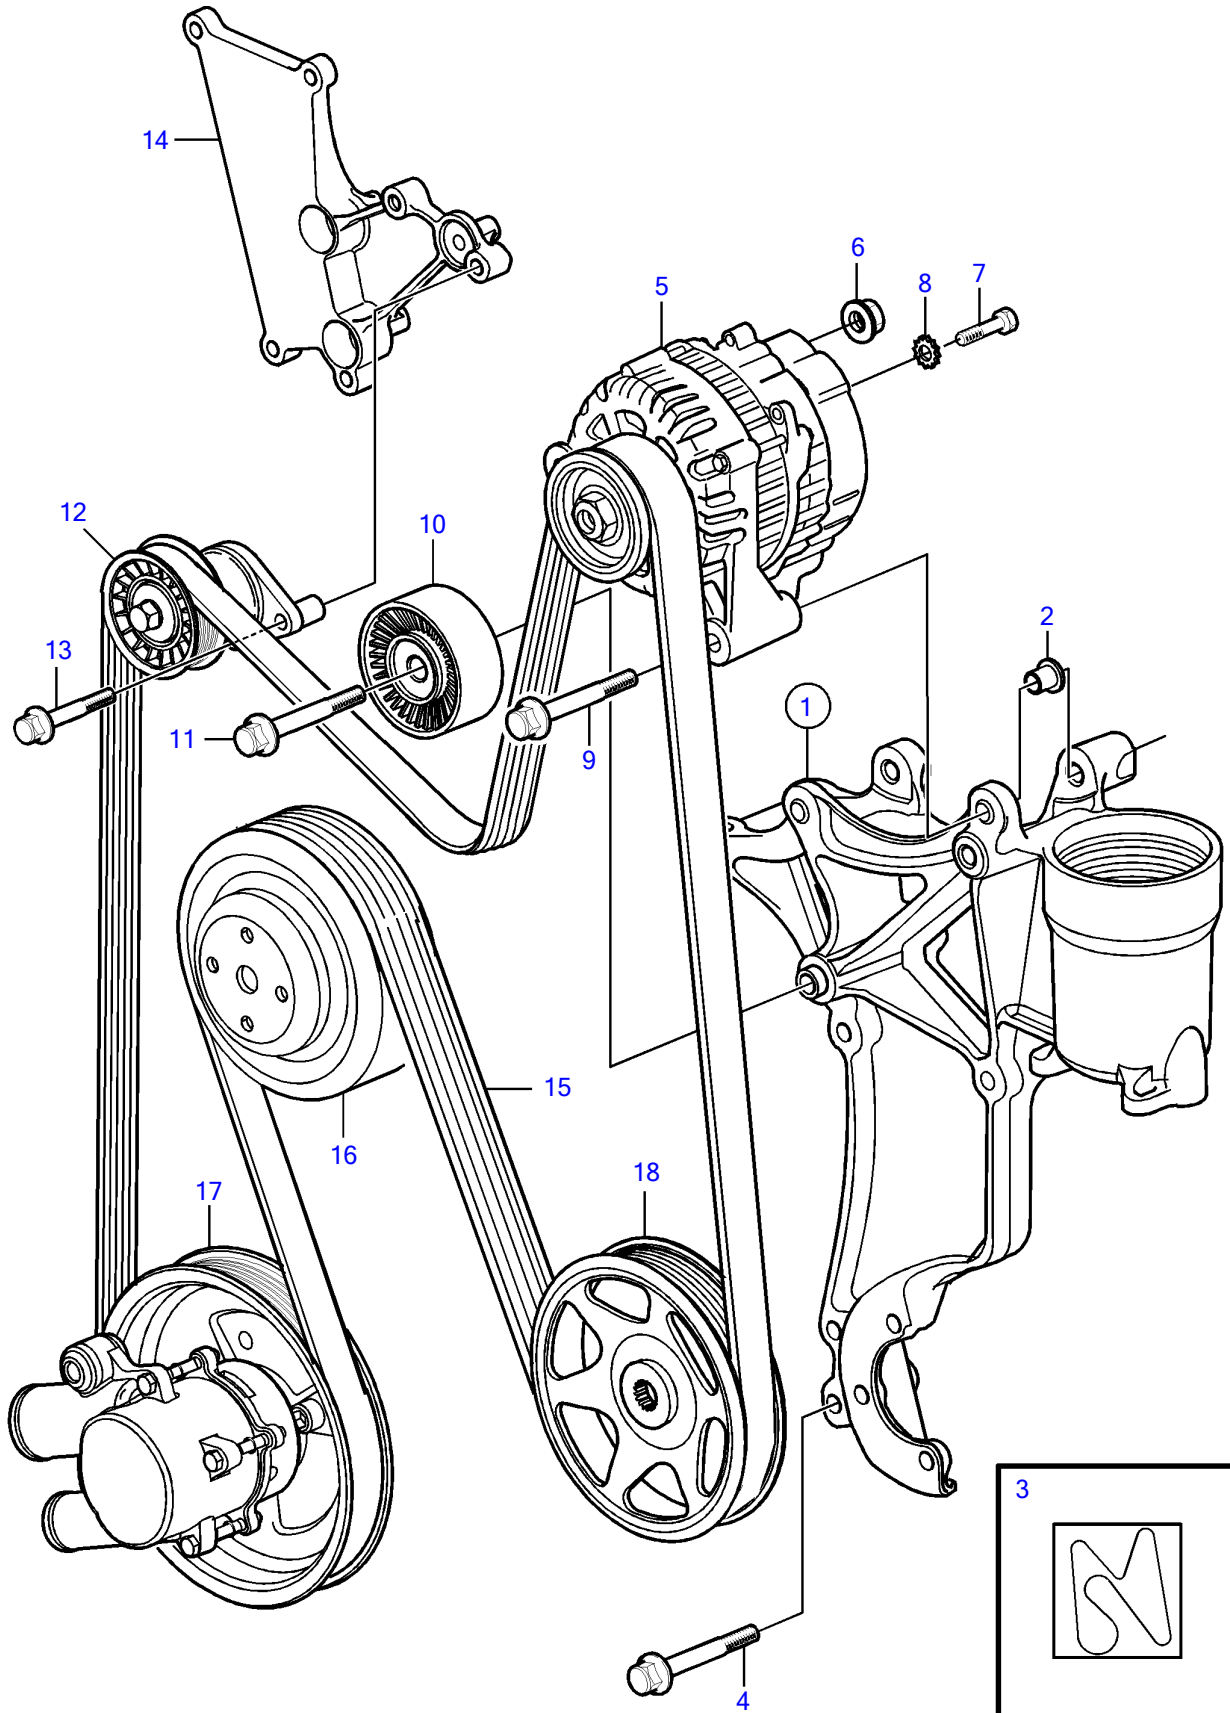

V8-300-E-A, V8-320-E-A

V8-300-E-A, V8-320-E-A

REF	PART NO.	QTY	DESCRIPTION	NOTES
1	21573817	1	Bracket	
2	3863175	2	• Bushing	
3	3863274	1	Decal	
4	3853392	4	Flange screw	
5	3884950	1	Alternator	
6	945408	1	Flange nut	
7	3852208	1	Screw	
8	3852520	1	Washer	
9	3860169	2	Flange screw	
10	21585053	1	Idler pulley	
11	21425128		Flange screw	
12	3885250	1	Belt tensioner	
13	22063732	2	Flange screw	
14	21358873	1	Bracket	See "Fuel system" page
15	21399021	1	Belt	
16		1	Pulley, circulation pump	
17		1	Sea water pump	
18		1	Pulley, power steering pump	