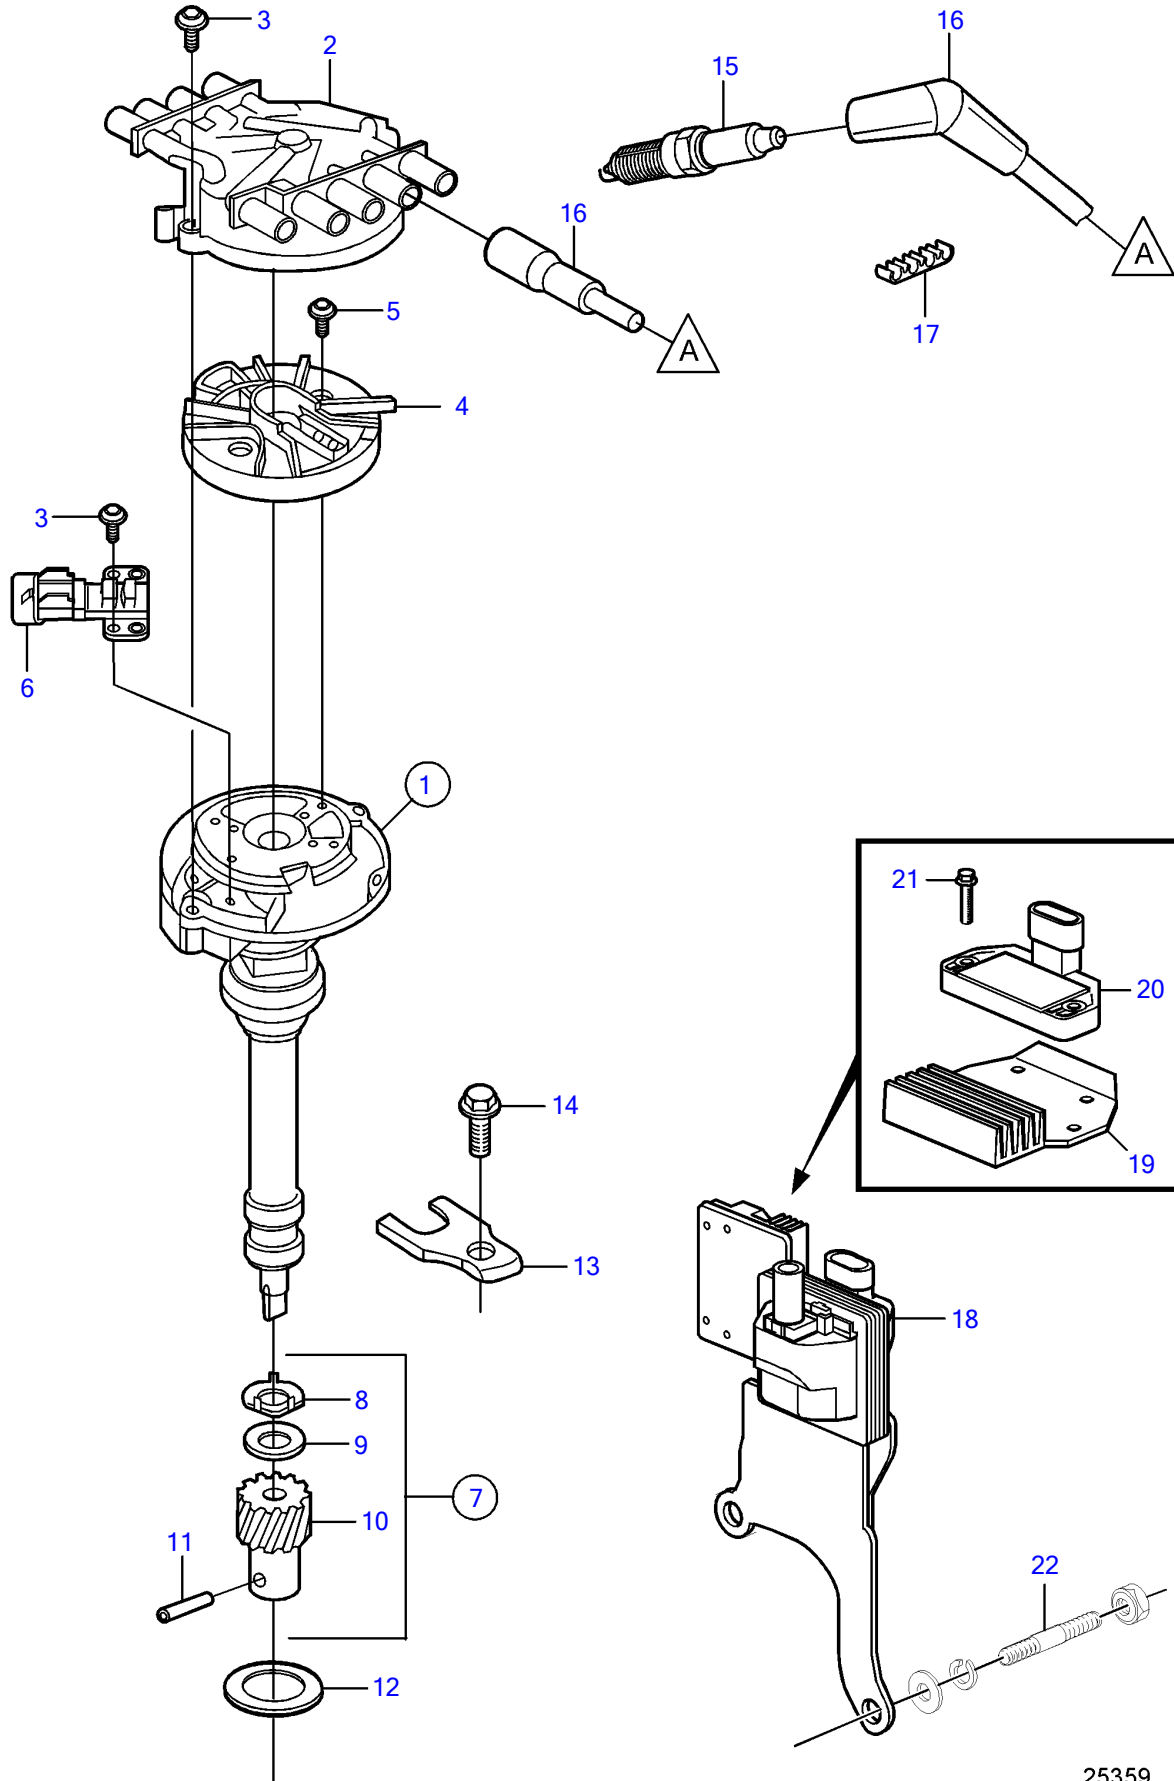

V8-300-B, V8-320-B

V8-300-B, V8-320-B

REF	PART NO.	QTY	DESCRIPTION	NOTES
1	3861987	1	Distributor	replaced by next part number
	21622232	1	Distributor	
2	3858975	1	• Distributor cap	
3	3858976	4	• Bolt	
4	3858977	1	• Rotor	
5	3858978	2	• Bolt	
6	3863130	1	• Sensor, camshaft position	
7	3858980	1	• Kit	
8		1	• • Washer	not sold separately
9		1	• • Washer	not sold separately
10		1	• • Gear	not sold separately
11		1	• • Pin	not sold separately
12	3852109	1	Gasket	
13	3852108	1	Clamp	
14	3861978	1	Screw	
15	21467472	2	Spark plug kit	4 pack
	21467473	1	Kit	24 pack
16	3888328	1	Ignition cable kit	
17	(3852491)	4	Retainer	Obsolete part
18	21436799	1	Ignition coil	
19	3858985	1	• Cooling plate	
20	3858984	1	• Module	
21	3858986	2	• Bolt	
22		2	Stud	See page with flywheel and flywheel housing.