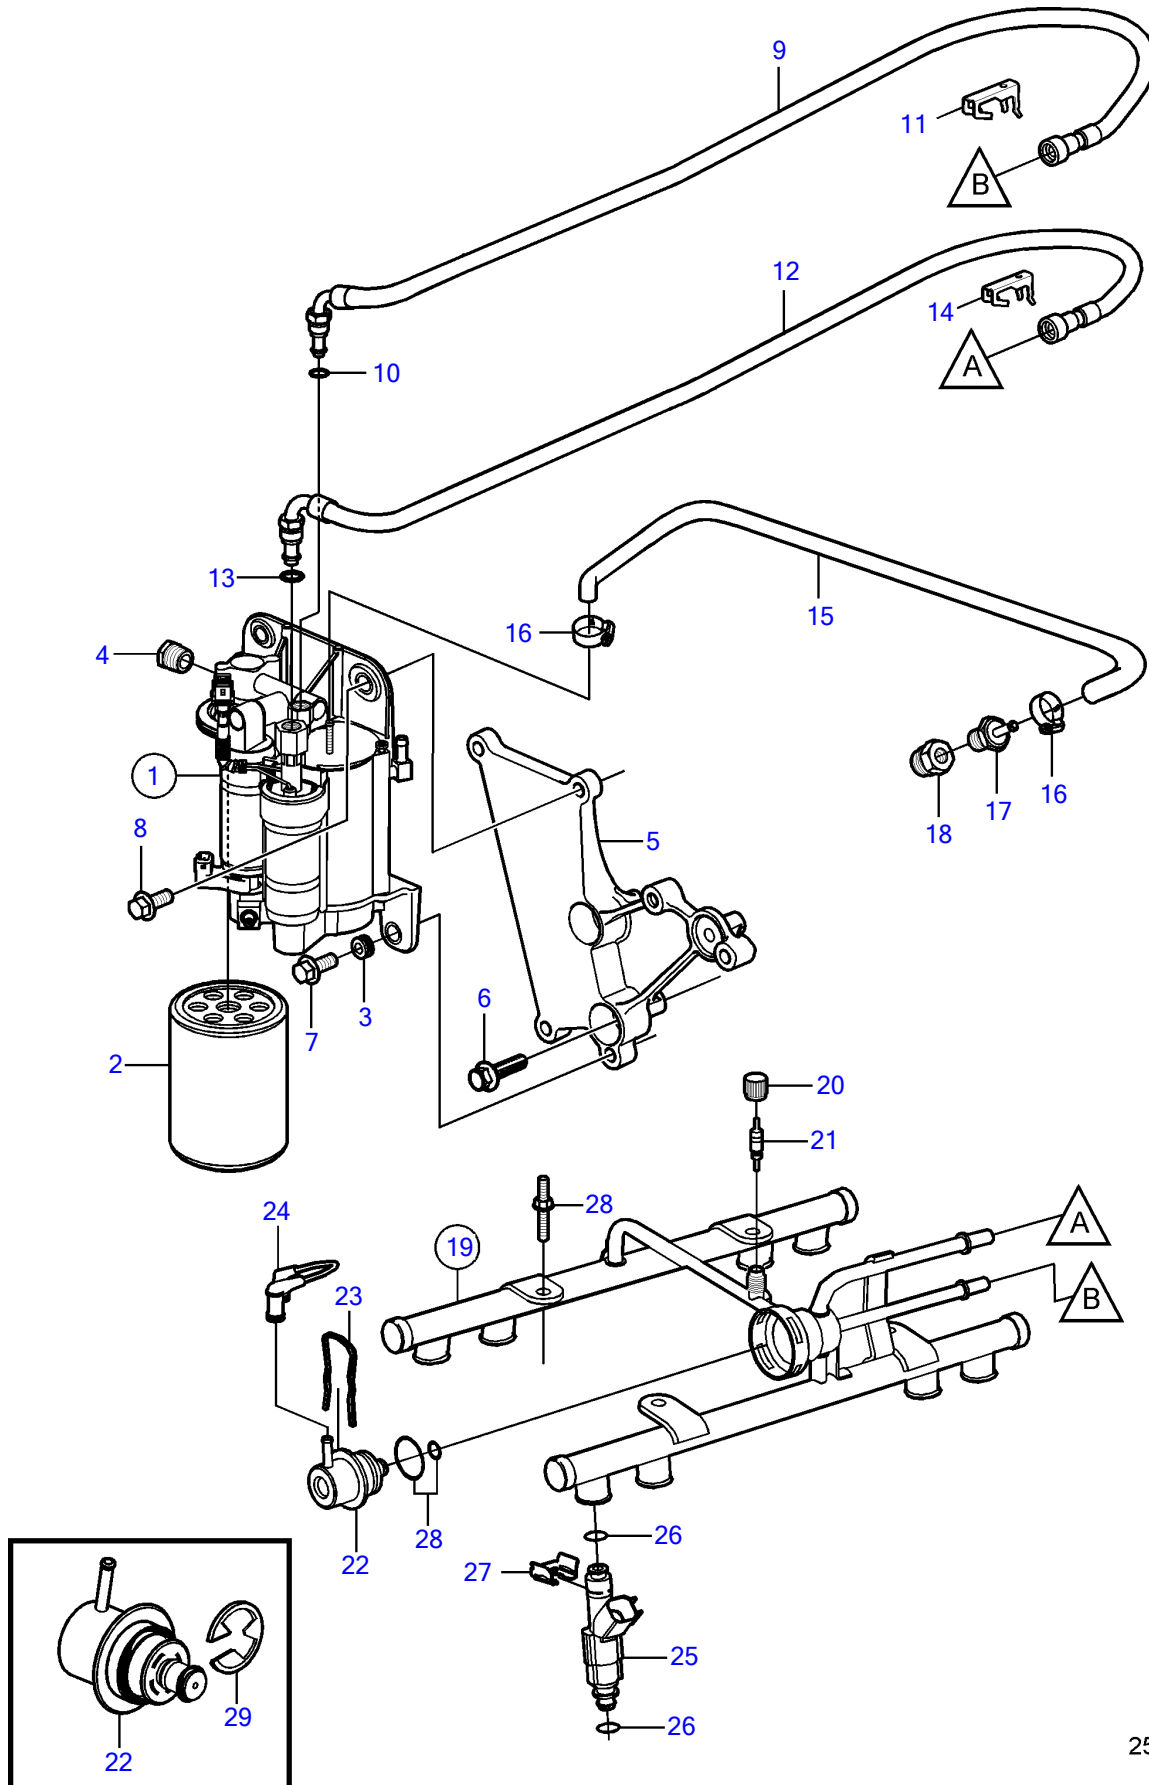

V8-300-B, V8-320-B

25360

V8-300-B, V8-320-B

REF	PART NO.	QTY	DESCRIPTION	SEE SEC.	NOTES
1	21608511	1	Fuel pump		
	3588865	1	• Fuel pump kit		High pressure fuel pump
2	3847644	1	• Fuel filter		
			• Bulletin P-23-3-4	P-23-3-4-EN	High Capacity Fuel Filter, Gas
			• Bulletin p-18-8-1	p-18-8-1-EN	Volvo Penta Ethanol Fuel treatment
3	3861396	4	• Rubber bushing		
4	3857816	1	Bushing		
5	21358873	1	Bracket		
6	22063732	3	Flange screw		
7	982702	2	Flange screw		
8	946472	2	Flange screw		
9	3888727	1	Fuel hose		
10	3850424	1	• O-ring		
11	3887195	1	Locking clip		
12	3888725	1	Fuel hose		
13	3850423	1	• O-ring		
14	3887198	1	Locking clip		
15	3807072	1	Kit		
		1	• Hose		
16	3860413	2	Hose clamp		
17	3860290	1	Nipple		
18	3861926	1	Tube fitting		
19	3858966	1	Fuel pipe		
20	3858972	1	Cardboard tube		
21	3858971	1	Valve		
22	3858967	1	Governor		
			• Bulletin P-23-7-3	P-23-7-3-EN	Fuel Pressure Regulator, 4.3L, 5.0L, 5.7L
23	3858968	1	Clip		
24	3858974	1	Hose		
25	21141691	8	Injector		
26	3858981	1	O-ring		Includes 16 o-rings for injectors and 2 o-rings for pressure regulator.
27	3858970	8	Retainer		
28	3858973	4	Bolt		
29	21491831	1	Clip		