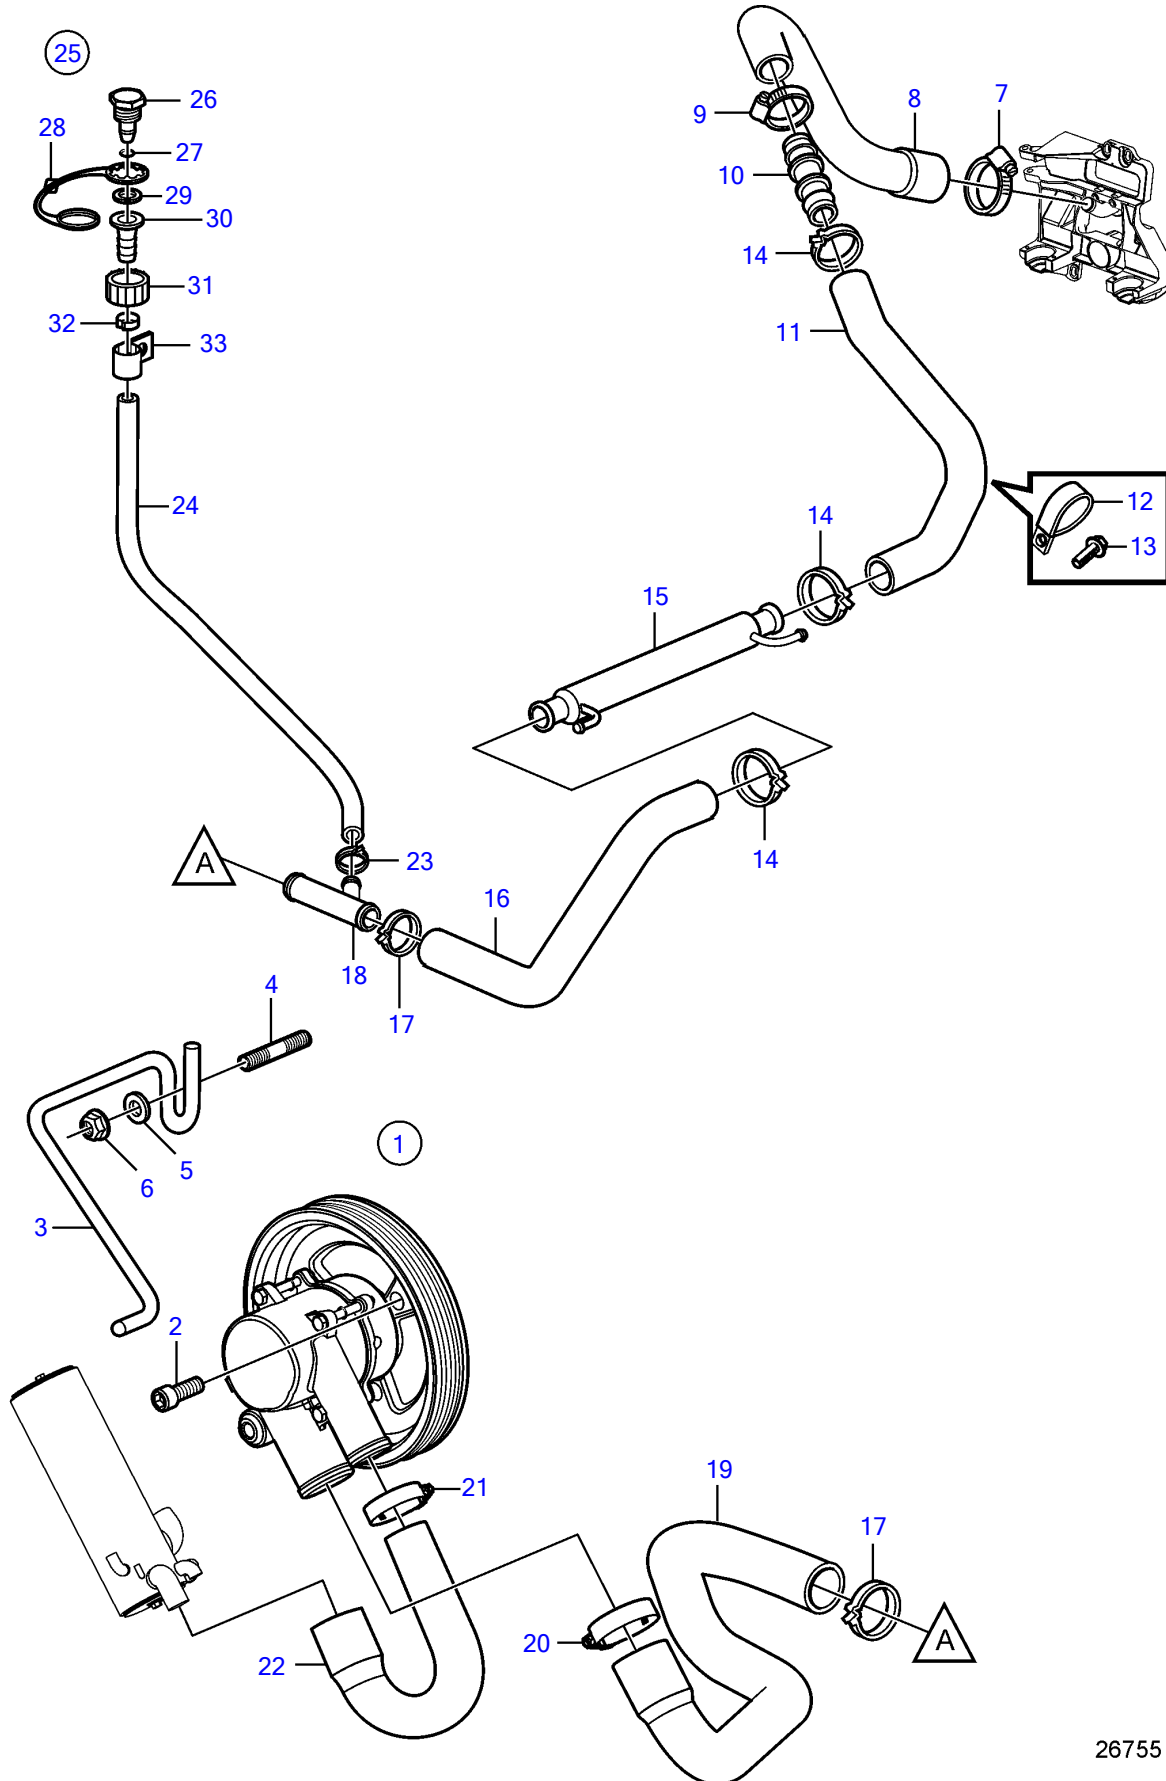

V8-300-B, V8-320-B

26755

V8-300-B, V8-320-B

REF	PART NO.	QTY	DESCRIPTION	NOTES
1	21212799	1	Pump	
2	3857939	3	Screw	
3	3817688	1	Bracket	
4	941814	2	Stud	
5	980933	2	Washer	
6	3857181	2	Flange lock nut	
7	3812302	1	Hose clamp	
8	21340837	1	Hose	
9	3863444	2	Hose clamp	
10	21429137	1	Connector	
11	21429139	1	Hose	
12	3853312	2	Clamp	replaced by next part number
	21619466	2	Attaching clamp	
13	(3853557)	2	Flange screw	Obsolete part, 3/8" - 16 unc, L=0.75" (19mm)
14	982645	3	Clamp	
15	21399019	1	Hydraulic oil cooler	
16	21545763	1	Hose	
17	982645	2	Clamp	
18	3862699	1	T-pipe	
19	21517955	1	Hose	
20	3863440	1	Hose clamp	
21	3852602	1	Hose clamp	
22	3817818	1	Hose, heat exchanger	
23	983168	1	Hose clamp	
24	3860747	1	Hose	
25	3807440	1	Connector	
26		1	• Cap	not sold separately
27	942978	1	• O-ring	
28	3862082	1	• Retainer	
29	3807664	1	• Washer	
30		1	• Connector	not sold separately
31		1	• Connector	not sold separately
32	983168	1	Hose clamp	
33	3862891	1	Attaching clamp	