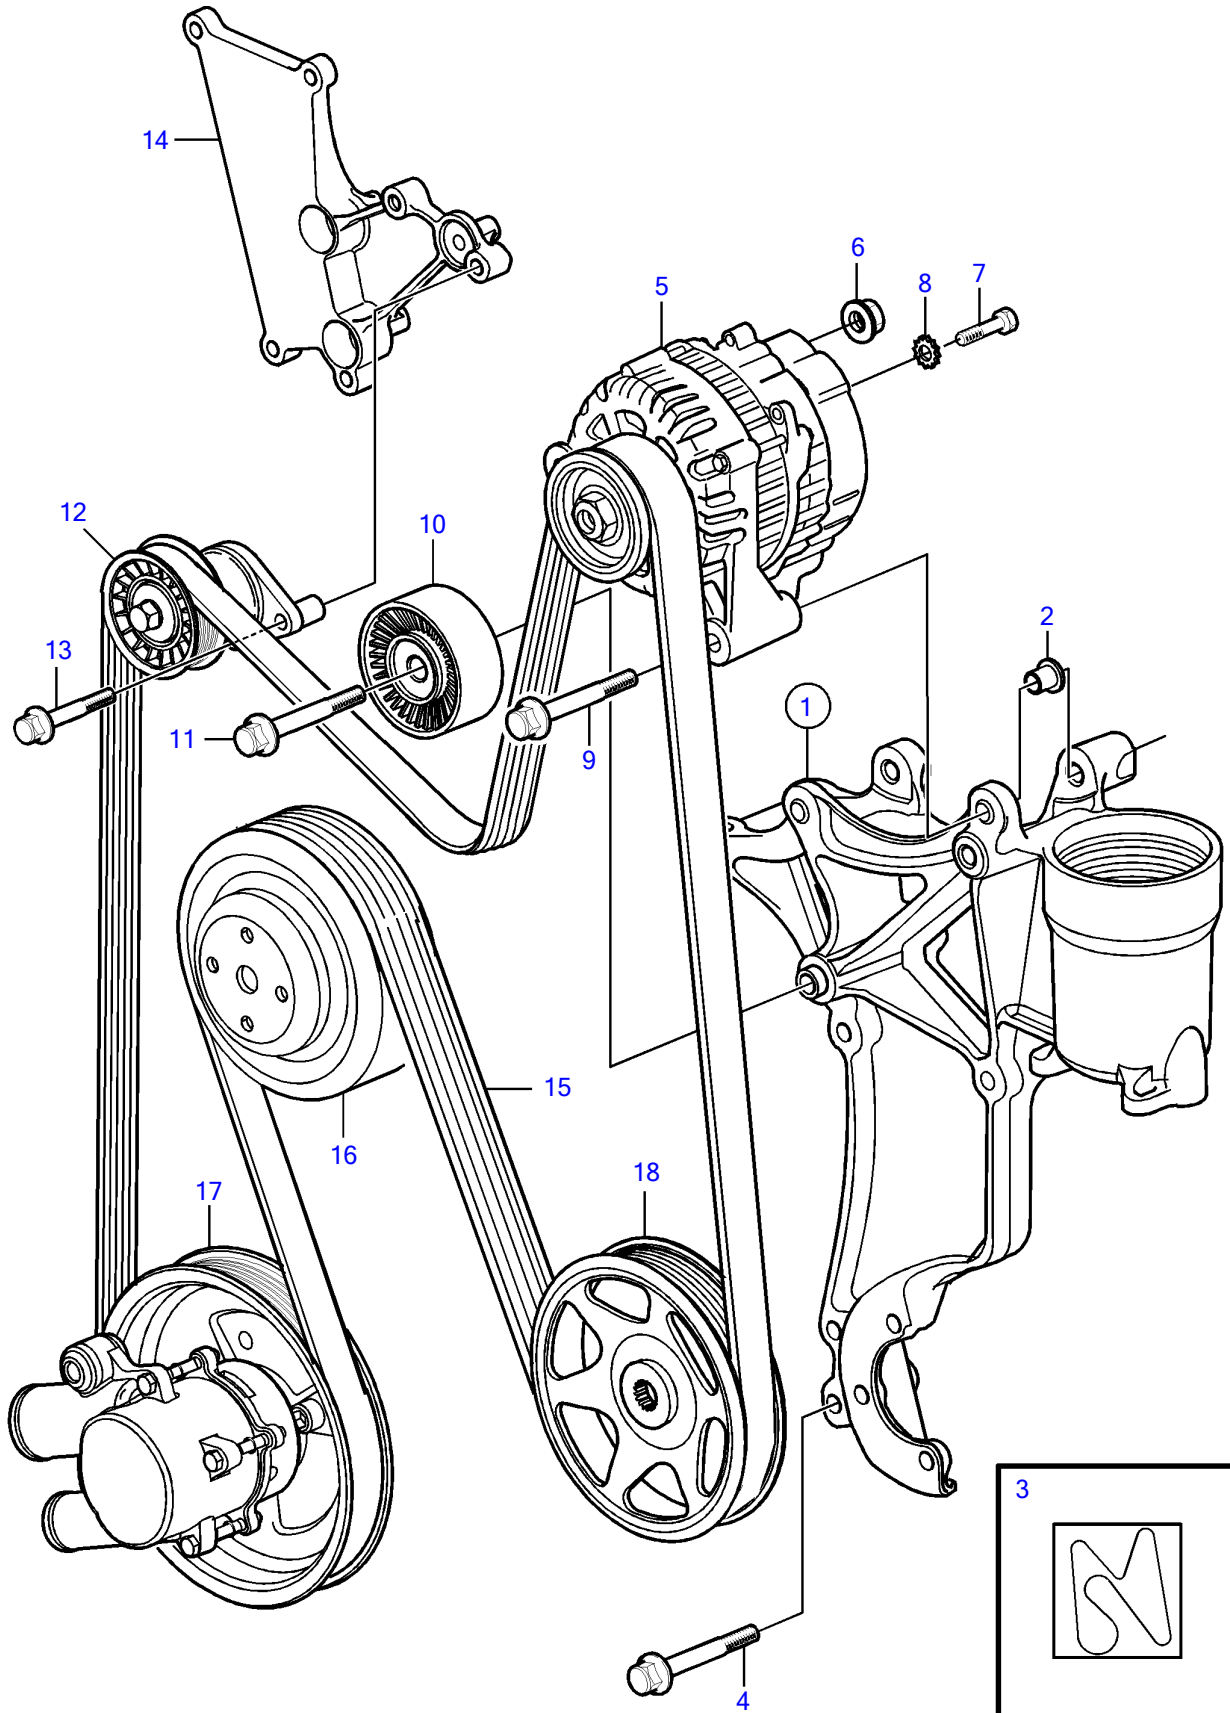

V8-300-A, V8-320-A

V8-300-A, V8-320-A

REF	PART NO.	QTY	DESCRIPTION	NOTES
1	21573817	1	Bracket	
2	3863175	2	• Bushing	
3	3863274	1	Decal	
4	3853392	4	Flange screw	
5	3884950	1	Alternator	
6	945408	1	Flange nut	
7	3852208	1	Screw	
8	3852520	1	Washer	
9	3860169	2	Flange screw	
10	21585053	1	Idler pulley	
11	21425128		Flange screw	
12	3885250	1	Belt tensioner	
13	22063732	2	Flange screw	
14	21358873	1	Bracket	See "Fuel system" page
15	21399021	1	Belt	
16		1	Pulley, circulation pump	
17		1	Sea water pump	
18		1	Pulley, power steering pump	