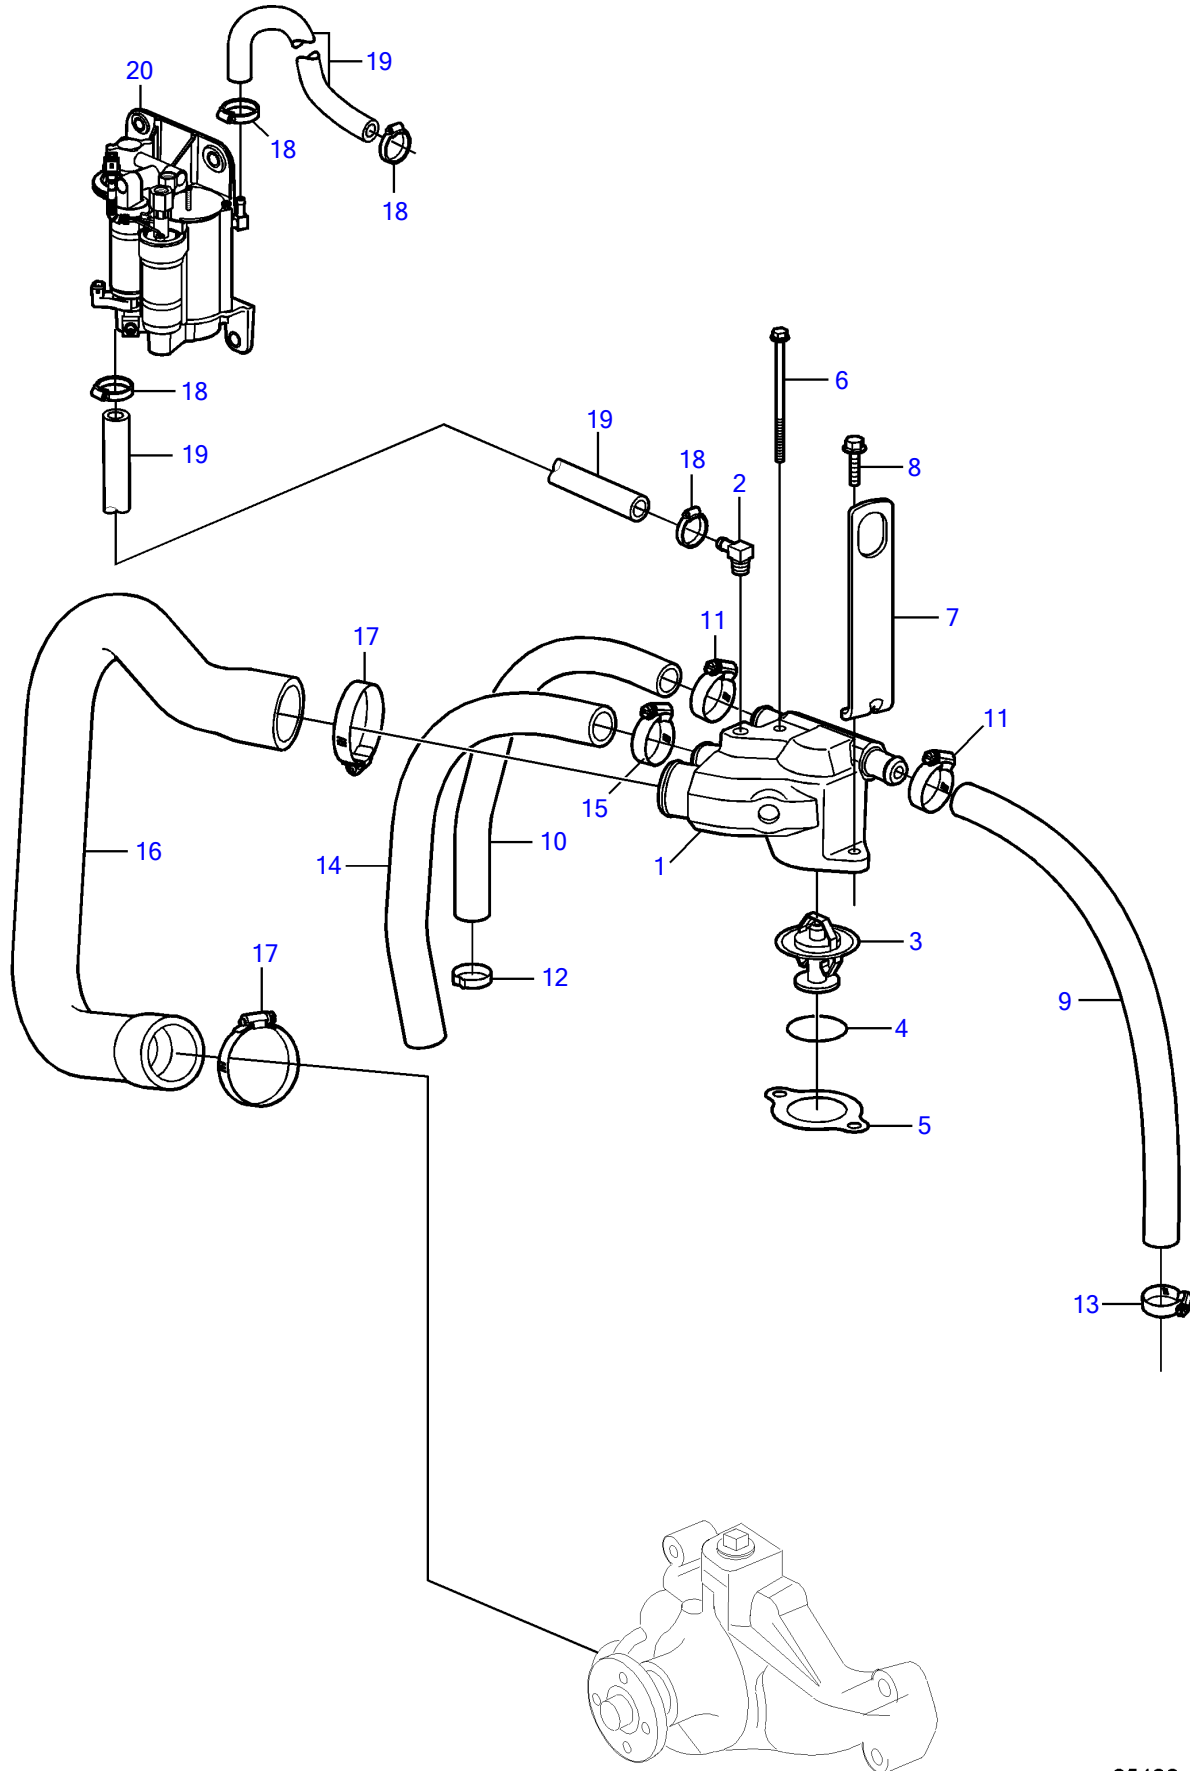

V8-300-A, V8-320-A

V8-300-A, V8-320-A

REF	PART NO.	QTY	DESCRIPTION	NOTES
1	3589553	1	Thermostat housing	
2	3853597	1	Elbow	
3	3587597	1	Thermostat	
4	983944	1	O-ring	
5	3852111	1	Gasket	
6	968842	1	Flange screw	
7	3593503	1	Bracket	
8	946671	1	Flange screw	
9	21545765	1	Hose	Exhaust, Port
10	3862536	1	Hose	Exhaust, Starboard
11	3863439	2	Hose clamp	
12	(982715)	1	Clamp	Obsolete part
13	(982715)	1	Clamp	Obsolete part
14	3817817	1	Hose	Seawater pump
15	3863441	1	Hose clamp	
16	3862523	1	Hose	
17	3863438	2	Hose clamp	
18	3860413	4	Hose clamp	
19	3862550	2	Hose	
20		1	Fuel pump	