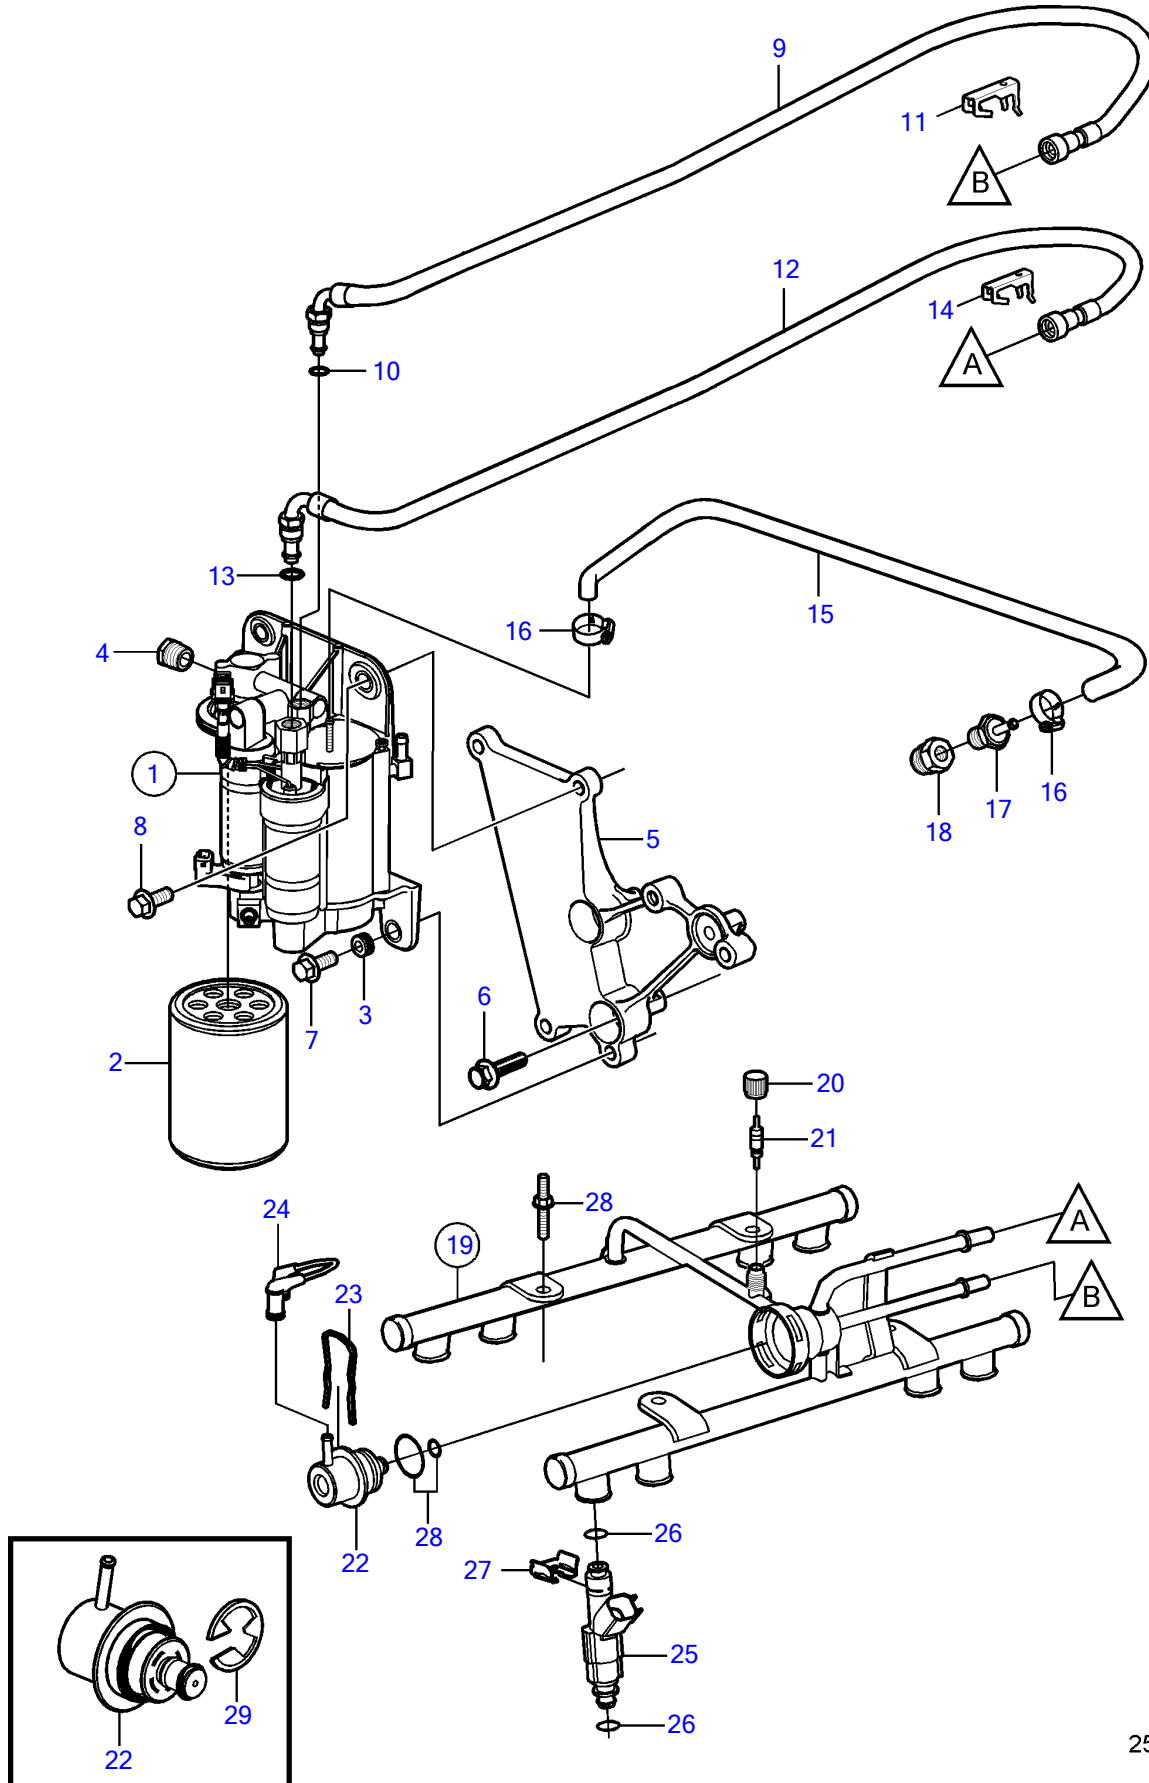

V8-270-E-B

25360

V8-270-E-B

REF	PART NO.	QTY	DESCRIPTION	SEE SEC.	NOTES
1	21608511	1	Fuel pump		
	3588865	1	• Fuel pump kit		High pressure fuel pump
2	3847644	1	• Fuel filter		
			• Bulletin P-23-3-4	P-23-3-4-EN	High Capacity Fuel Filter, Gas
			• Bulletin p-18-8-1	p-18-8-1-EN	Volvo Penta Ethanol Fuel treatment
3	3861396	4	• Rubber bushing		
4	3857816	1	Bushing		
5	21358873	1	Bracket		
6	22063732	3	Flange screw		
7	982702	2	Flange screw		
8	946472	2	Flange screw		
9	3888727	1	Fuel hose		
10	3850424	1	• O-ring		
11	3887195	1	Locking clip		
12	3888725	1	Fuel hose		
13	3850423	1	• O-ring		
14	3887198	1	Locking clip		
15	3807072	1	Kit		
		1	• Hose		
16	3860413	2	Hose clamp		
17	3860290	1	Nipple		
18	3861926	1	Tube fitting		
19	3858966	1	Fuel pipe		
20	3858972	1	Cardboard tube		
21	3858971	1	Valve		
22	3858967	1	Governor		
			• Bulletin P-23-7-3	P-23-7-3-EN	Fuel Pressure Regulator, 4.3L, 5.0L, 5.7L
23	3858968	1	Clip		
24	3858974	1	Hose		
25	21141691	8	Injector		
26	3858981	1	O-ring		Includes 16 o-rings for injectors and 2 o-rings for pressure regulator.
27	3858970	8	Retainer		
28	3858973	4	Bolt		
29	21491831	1	Clip		