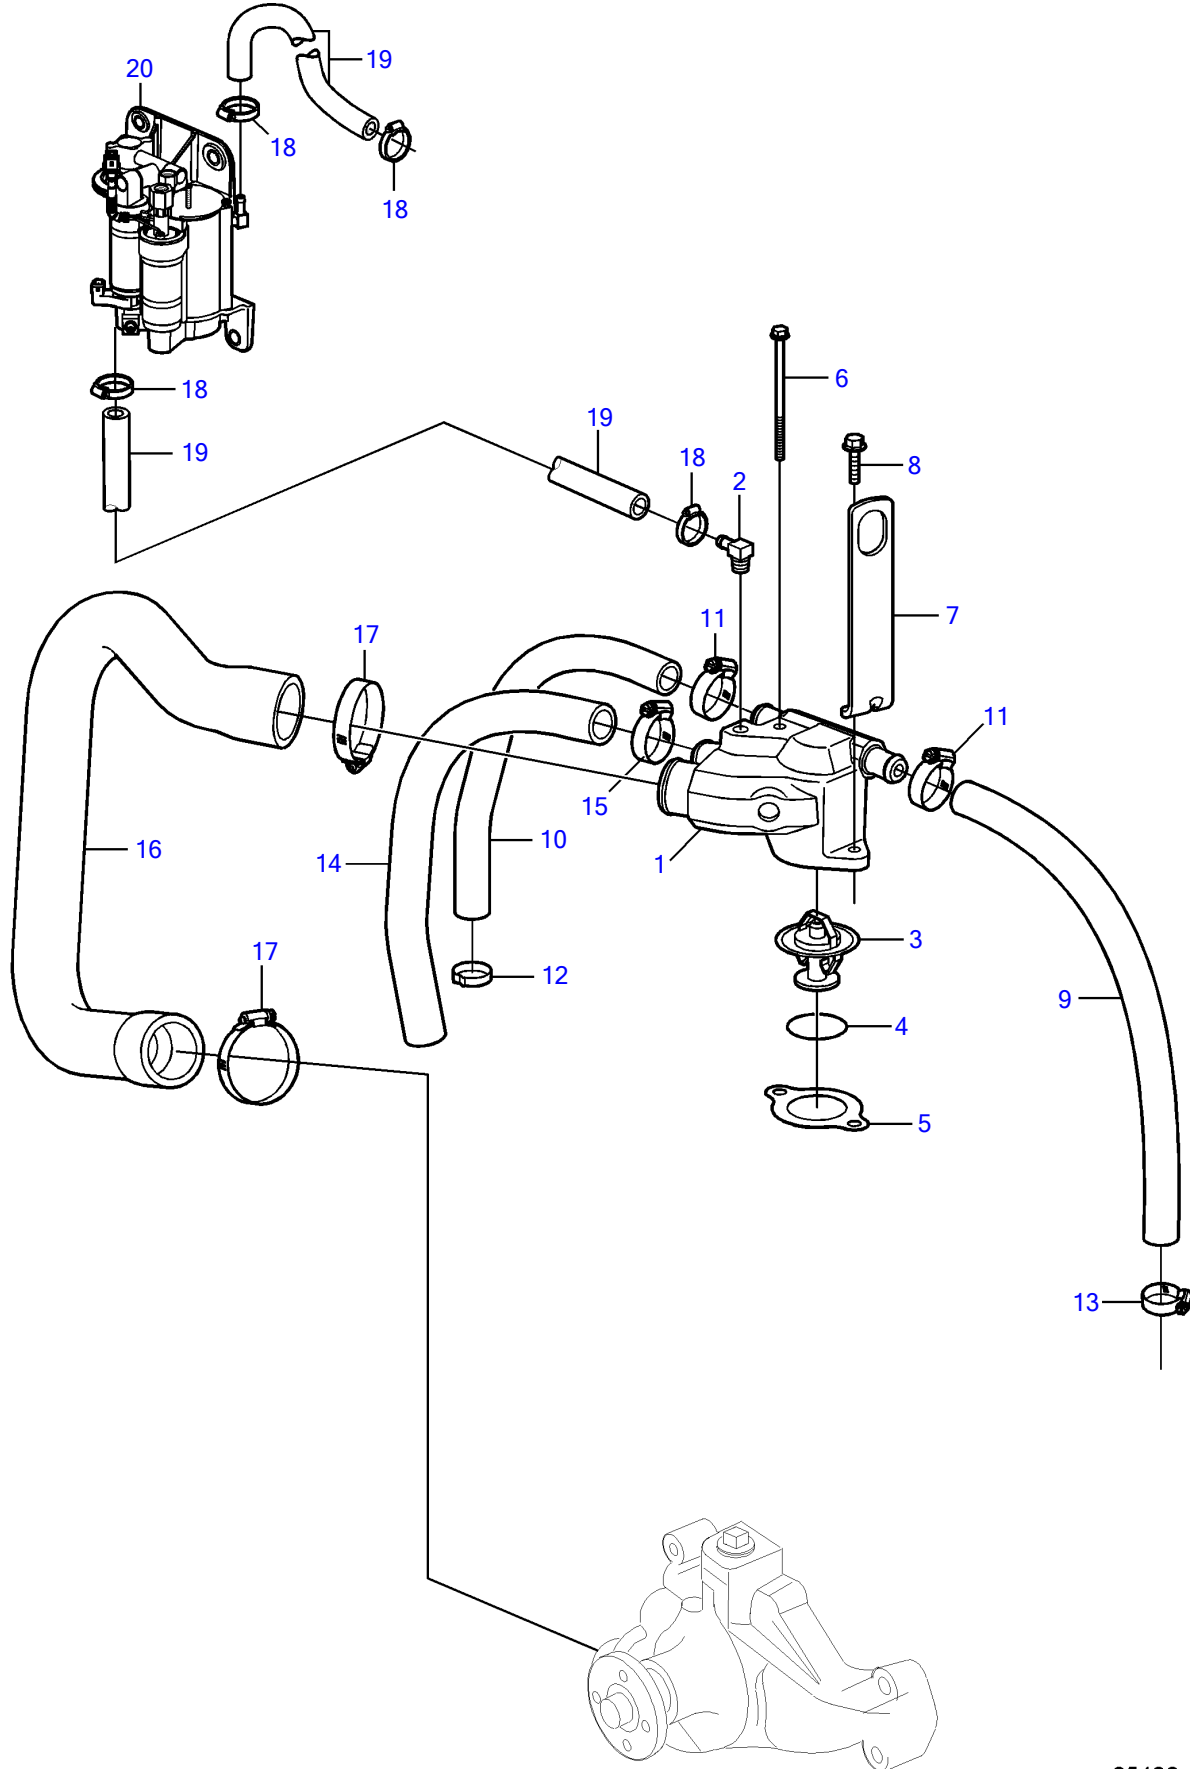

V8-270-E-A

V8-270-E-A

REF	PART NO.	QTY	DESCRIPTION	NOTES
1	3589553	1	Thermostat housing	
2	3853597	1	Elbow	
3	3587597	1	Thermostat	
4	983944	1	O-ring	
5	3852111	1	Gasket	
6	968842	1	Flange screw	
7	3593503	1	Bracket	
8	946671	1	Flange screw	
9	21545765	1	Hose	Exhaust, Port
10	3862536	1	Hose	Exhaust, Starboard
11	3863439	2	Hose clamp	
12	(982715)	1	Clamp	Obsolete part
13	(982715)	1	Clamp	Obsolete part
14	3817817	1	Hose	Seawater pump
15	3863441	1	Hose clamp	
16	3862523	1	Hose	
17	3863438	2	Hose clamp	
18	3860413	4	Hose clamp	
19	3862550	2	Hose	
20		1	Fuel pump	