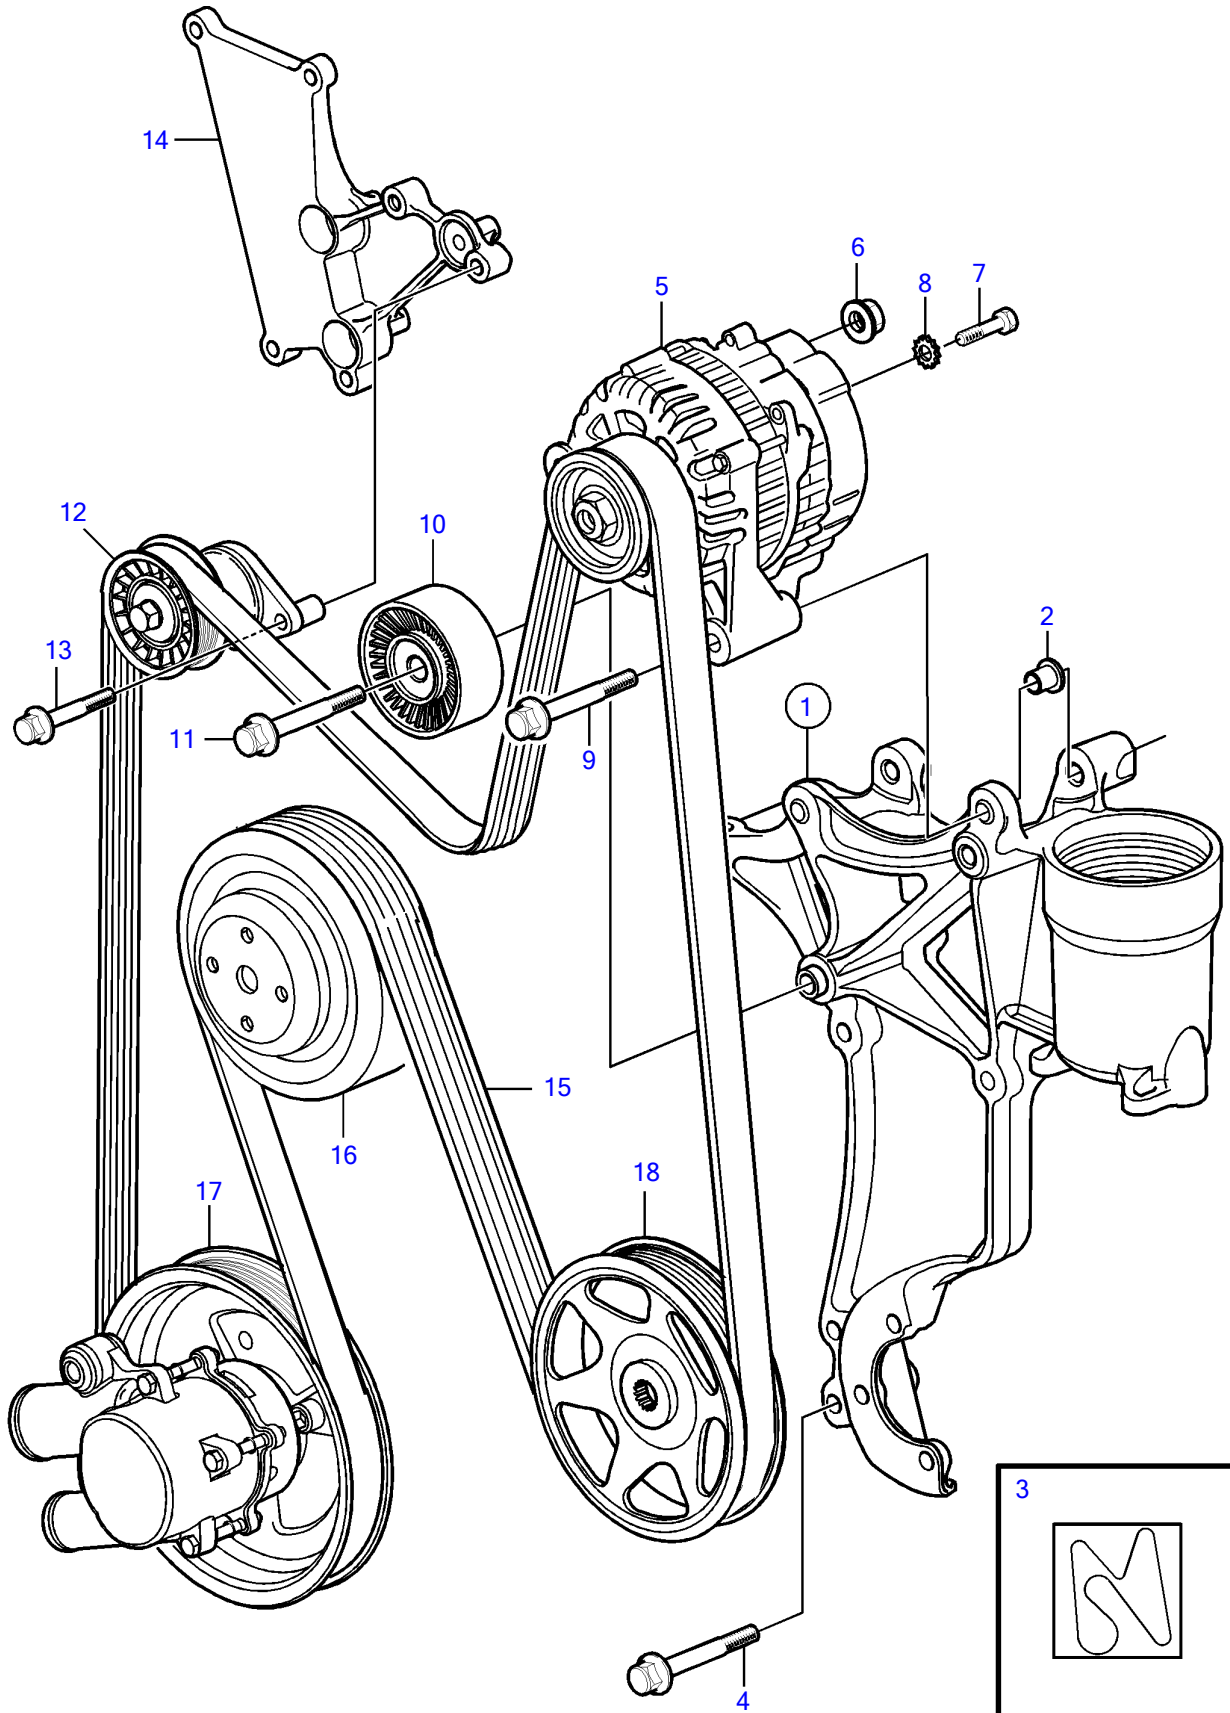

V8-270-CE-B

V8-270-CE-B

REF	PART NO.	QTY	DESCRIPTION	NOTES
1	21573817	1	Bracket	
2	3863175	2	• Bushing	
3	3863274	1	Decal	
4	3853392	4	Flange screw	
5	3884950	1	Alternator	
6	945408	1	Flange nut	
7	3852208	1	Screw	
8	3852520	1	Washer	
9	3860169	2	Flange screw	
10	21585053	1	Idler pulley	
11	21425128		Flange screw	
12	3885250	1	Belt tensioner	
13	22063732	2	Flange screw	
14	21358873	1	Bracket	See "Fuel system" page
15	21399021	1	Belt	
16		1	Pulley, circulation pump	
17		1	Sea water pump	
18		1	Pulley, power steering pump	