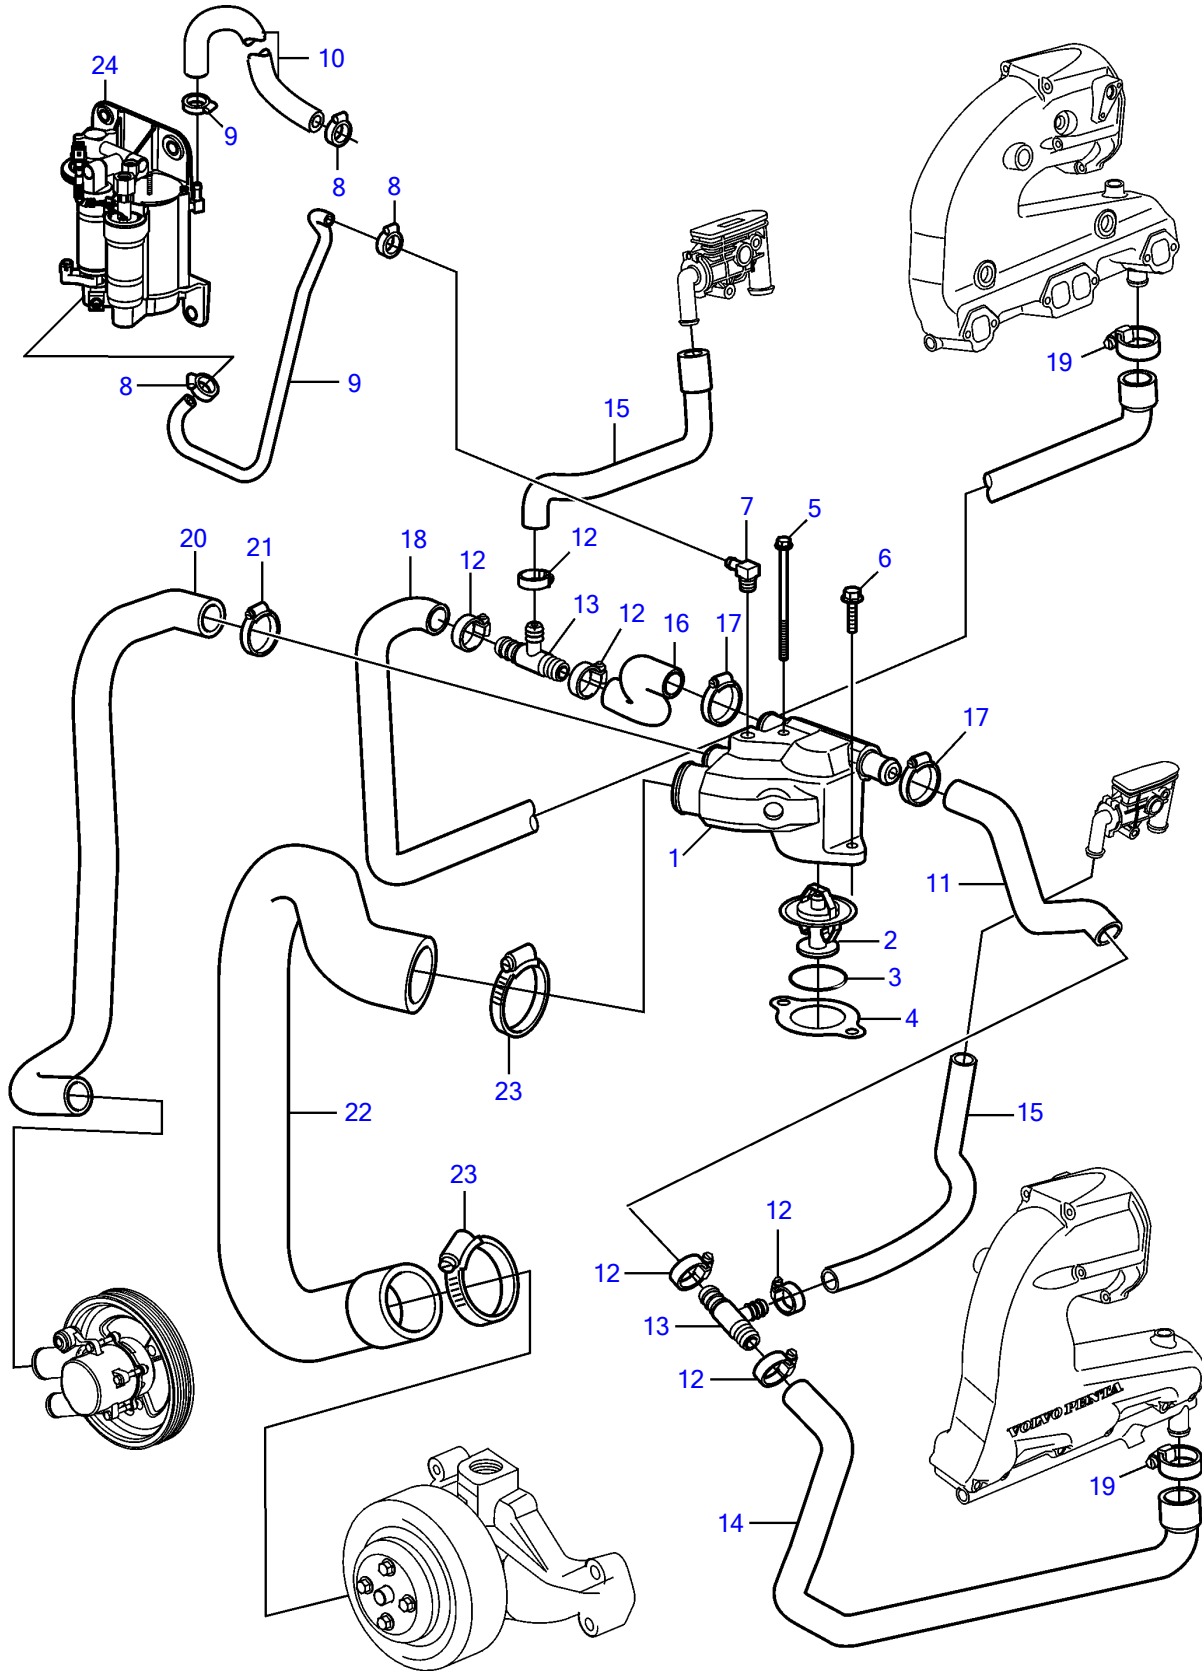

V8-270-CE-B

V8-270-CE-B

REF	PART NO.	QTY	DESCRIPTION	NOTES
1	3589553	1	Thermostat housing	
2	3587597	1	Thermostat	
3	983944	1	O-ring	
4	3852111	1	Gasket	
5	968842	1	Flange screw	
6	946671	1	Flange screw	
7	3853597	1	Elbow	
8	3860413	4	Hose clamp	
9	3862550	1	Hose	
10	21114718	1	Hose	
11	21106506	1	Hose	
12	3863439	6	Hose clamp	
13	3595495	1	Adapter	
14	21106508	1	Hose	
15		2	Hose	See "Exhaust Thermostat system" page
16	21106502	1	Hose	
17	3863439	2	Hose clamp	
18	21106504	1	Hose	
19	3863444	1	Hose clamp	
20	3817817	1	Hose	
21	3863441	1	Hose clamp	
22	3862523	1	Hose	
23	3863438	2	Hose clamp	
24		1	Fuel pump	See "Fuel system" page