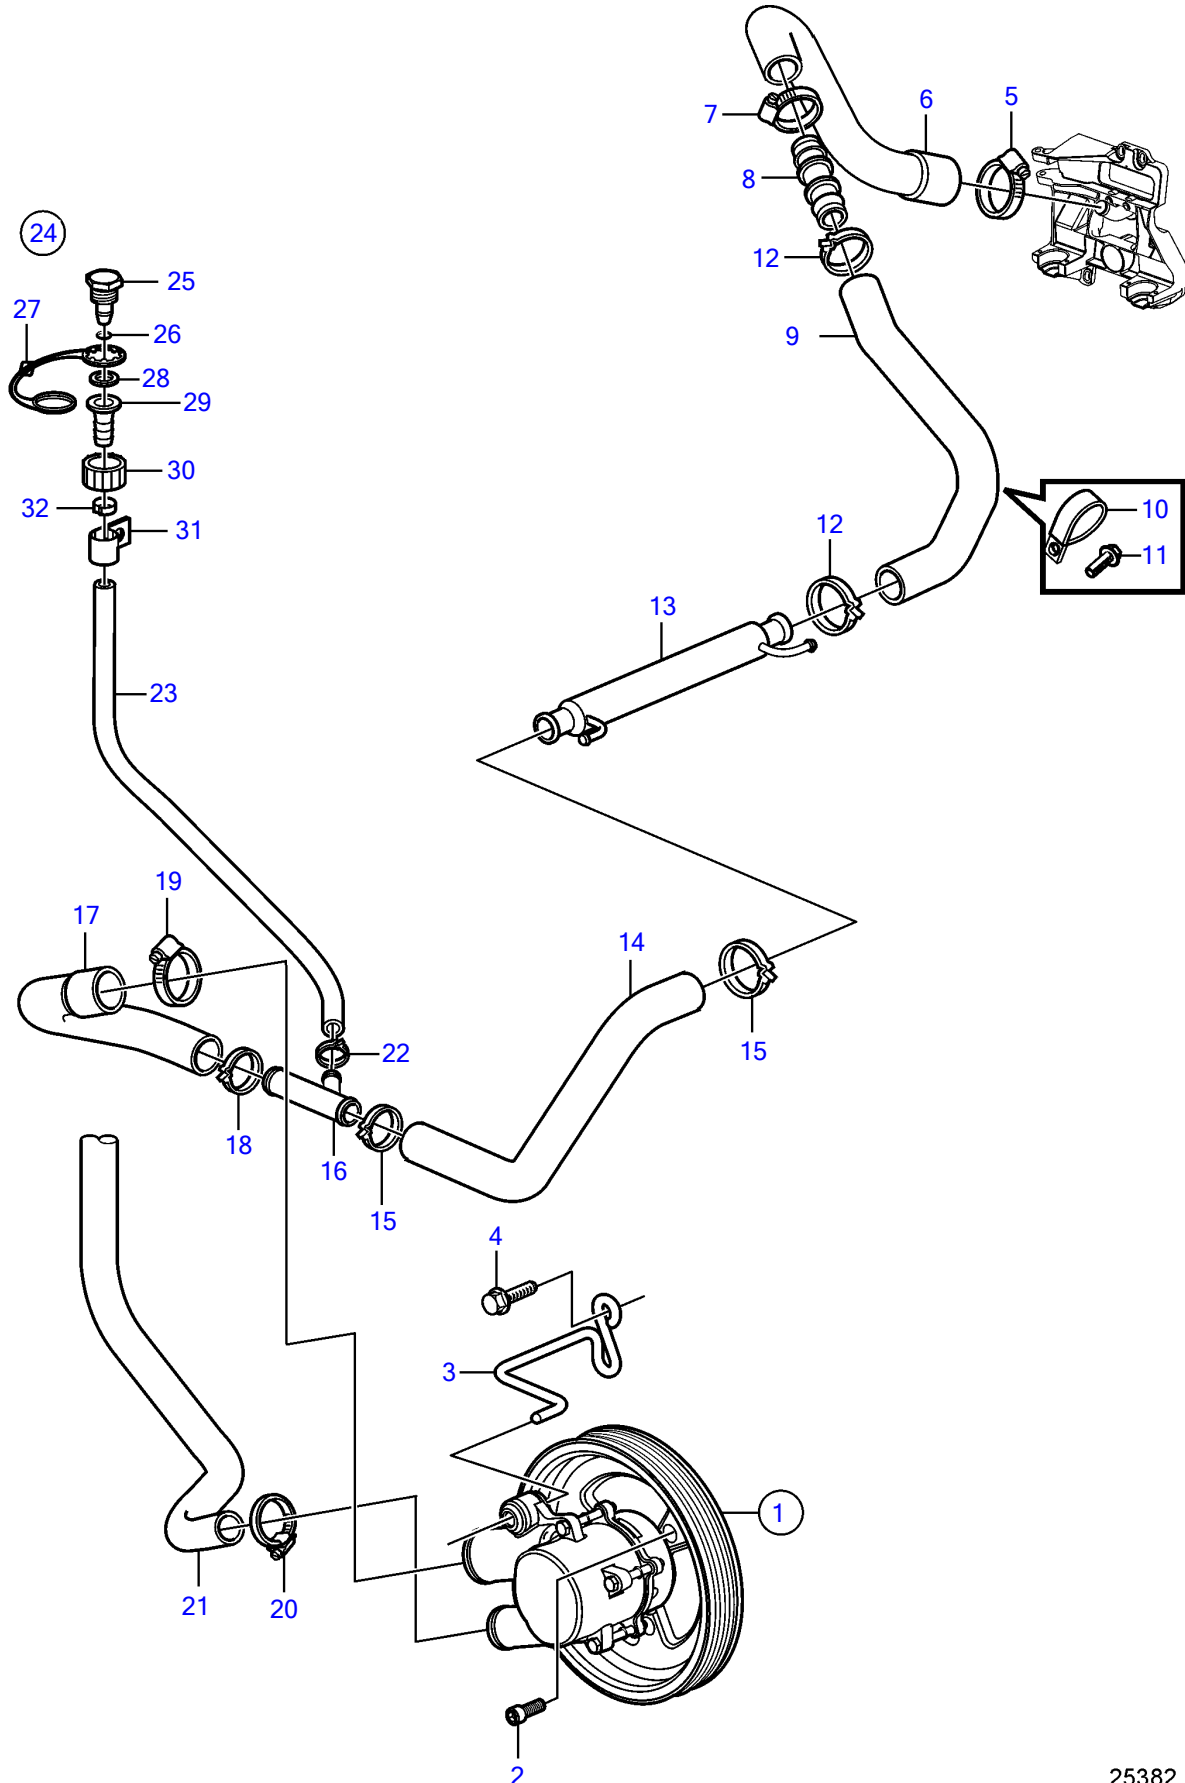

V8-270-CE-B

V8-270-CE-B

REF	PART NO.	QTY	DESCRIPTION	NOTES
1	21212799	1	Pump	
2	3857939	3	Screw	
3	3812240	1	Bracket	
4	3860163	2	Flange screw	
5	3812302	1	Hose clamp	
6	21340837	1	Hose	
7	3863444	2	Hose clamp	
8	21429137	1	Connector	
9	21429139	1	Hose	
10	3853312	2	Clamp	
	21619466	2	Attaching clamp	
11	(3853557)	2	Flange screw	Obsolete part, 3/8" - 16 unc, L=0.75" (19mm)
12		2	Hose clamp	
13	21399019	1	Hydraulic oil cooler	
14	21340840	1	Hose	
15	982645	2	Clamp	
16	3862699	1	T-pipe	
17	21429134	1	Hose	
18	3863440	1	Hose clamp	
19		1	Hose clamp	
20	3852602	1	Hose clamp	
21	3817817	1	Hose, therm. housing	For seawater cooled engine
	21338608	1	Hose, heat exchanger	For freshwater cooled engine
22	978173	1	Hose clamp	
23	3857823	1	Hose	
24	3807440	1	Connector	
25		1	• Cap	not sold separately
26	942978	1	• O-ring	
27	3862082	1	• Retainer	
28	3807664	1	• Washer	
29		1	• Connector	not sold separately
30		1	• Connector	not sold separately
31	3862891	1	Attaching clamp	
32	978174	1	Hose clamp	