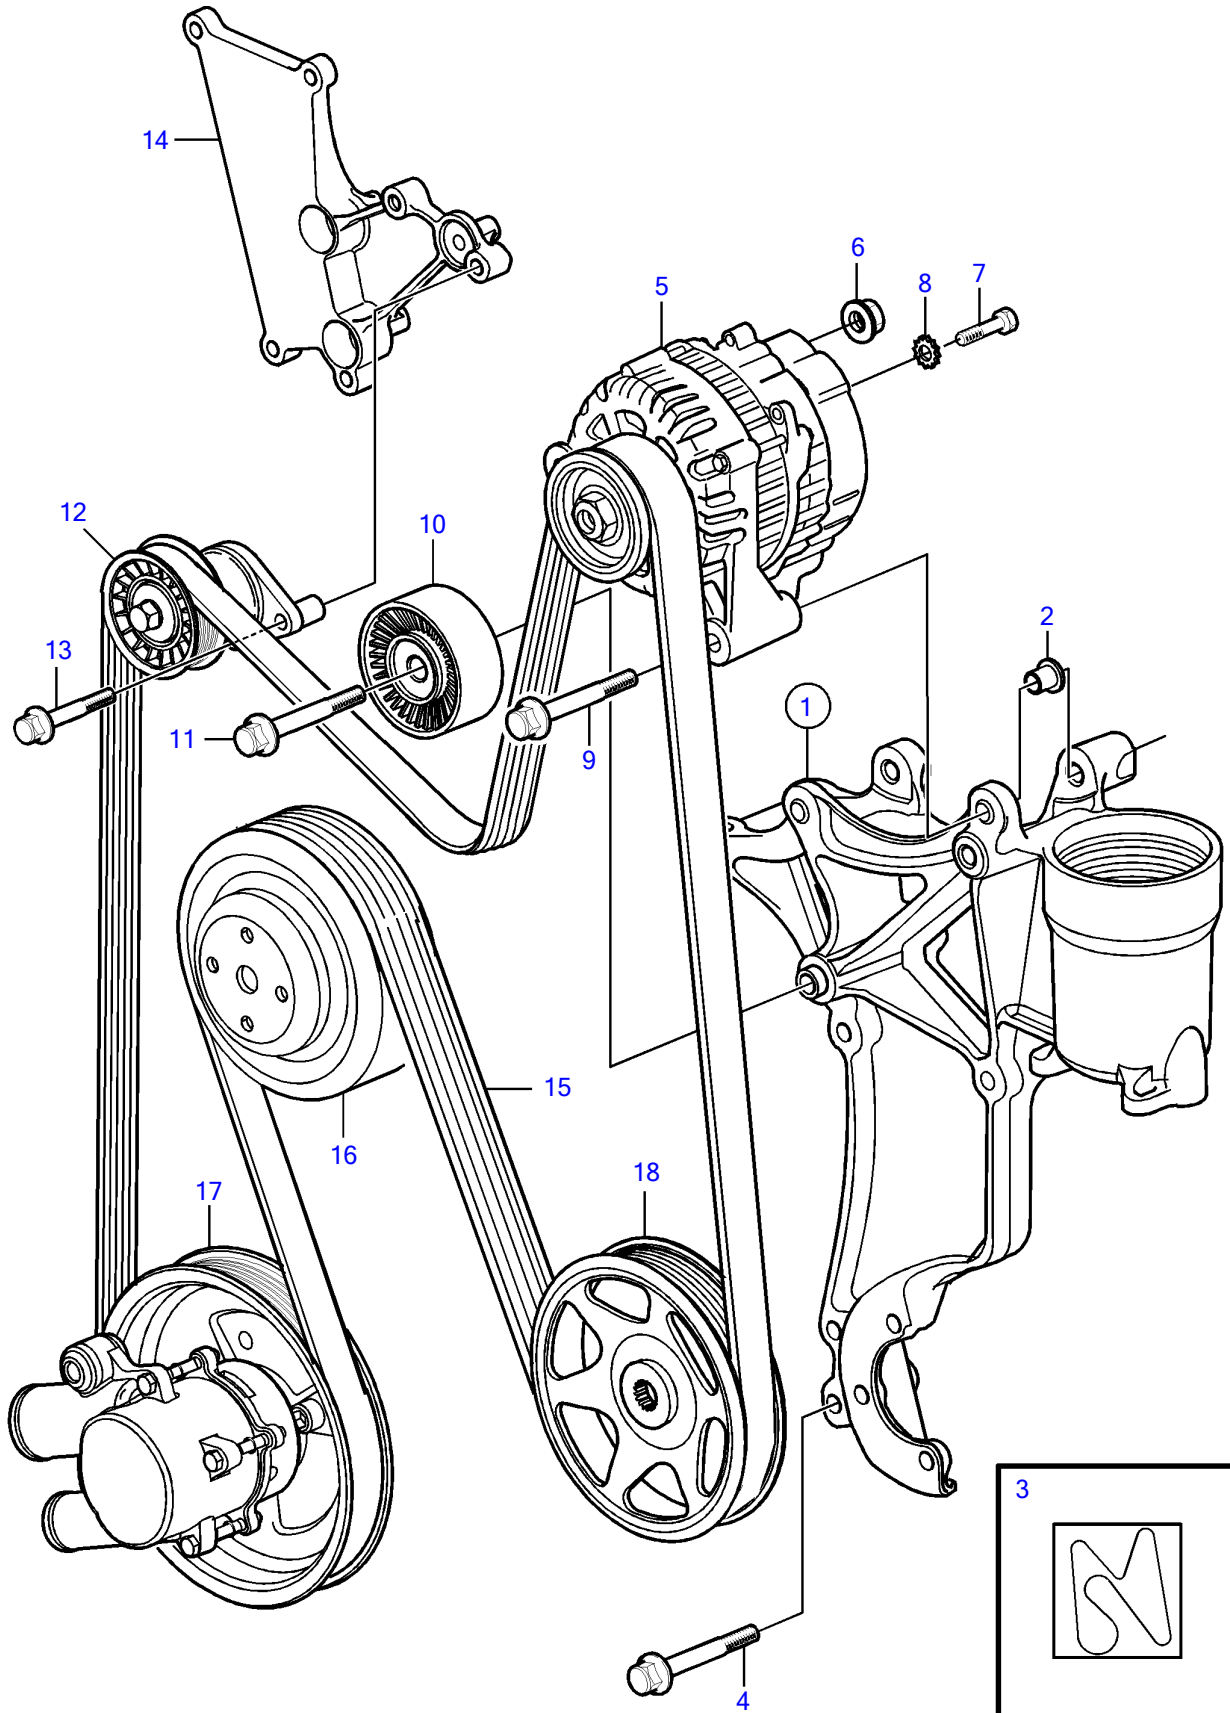

V8-270-CE-A

V8-270-CE-A

REF	PART NO.	QTY	DESCRIPTION	NOTES
1	21573817	1	Bracket	
2	3863175	2	• Bushing	
3	3863274	1	Decal	
4	3853392	4	Flange screw	
5	3884950	1	Alternator	
6	945408	1	Flange nut	
7	3852208	1	Screw	
8	3852520	1	Washer	
9	3860169	2	Flange screw	
10	21585053	1	Idler pulley	
11	21425128		Flange screw	
12	3885250	1	Belt tensioner	
13	22063732	2	Flange screw	
14	21358873	1	Bracket	See "Fuel system" page
15	21399021	1	Belt	
16		1	Pulley, circulation pump	
17		1	Sea water pump	
18		1	Pulley, power steering pump	