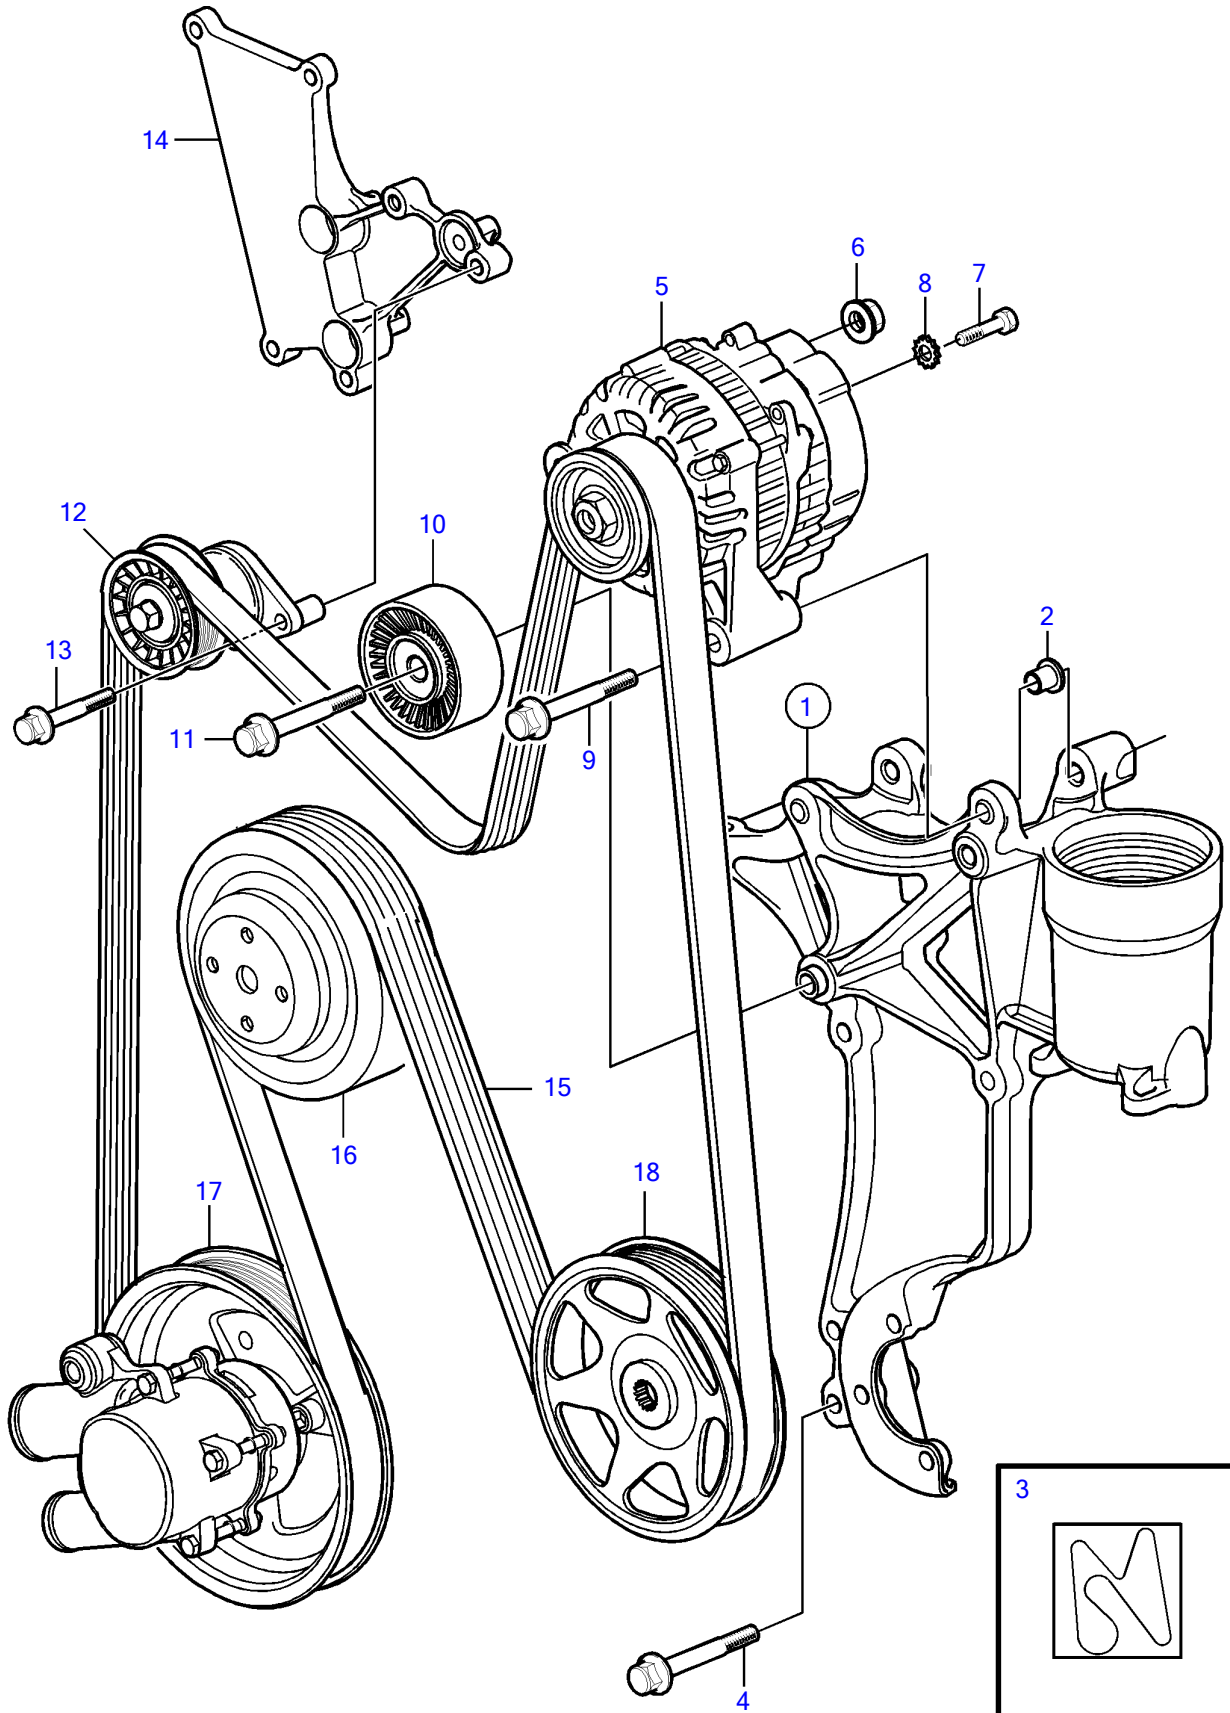

V8-270-C-B

V8-270-C-B

REF	PART NO.	QTY	DESCRIPTION	NOTES
1	21573817	1	Bracket	
2	3863175	2	• Bushing	
3	3863274	1	Decal	
4	3853392	4	Flange screw	
5	3884950	1	Alternator	
6	945408	1	Flange nut	
7	3852208	1	Screw	
8	3852520	1	Washer	
9	3860169	2	Flange screw	
10	21585053	1	Idler pulley	
11	21425128		Flange screw	
12	3885250	1	Belt tensioner	
13	22063732	2	Flange screw	
14	21358873	1	Bracket	See "Fuel system" page
15	21399021	1	Belt	
16		1	Pulley, circulation pump	
17		1	Sea water pump	
18		1	Pulley, power steering pump	