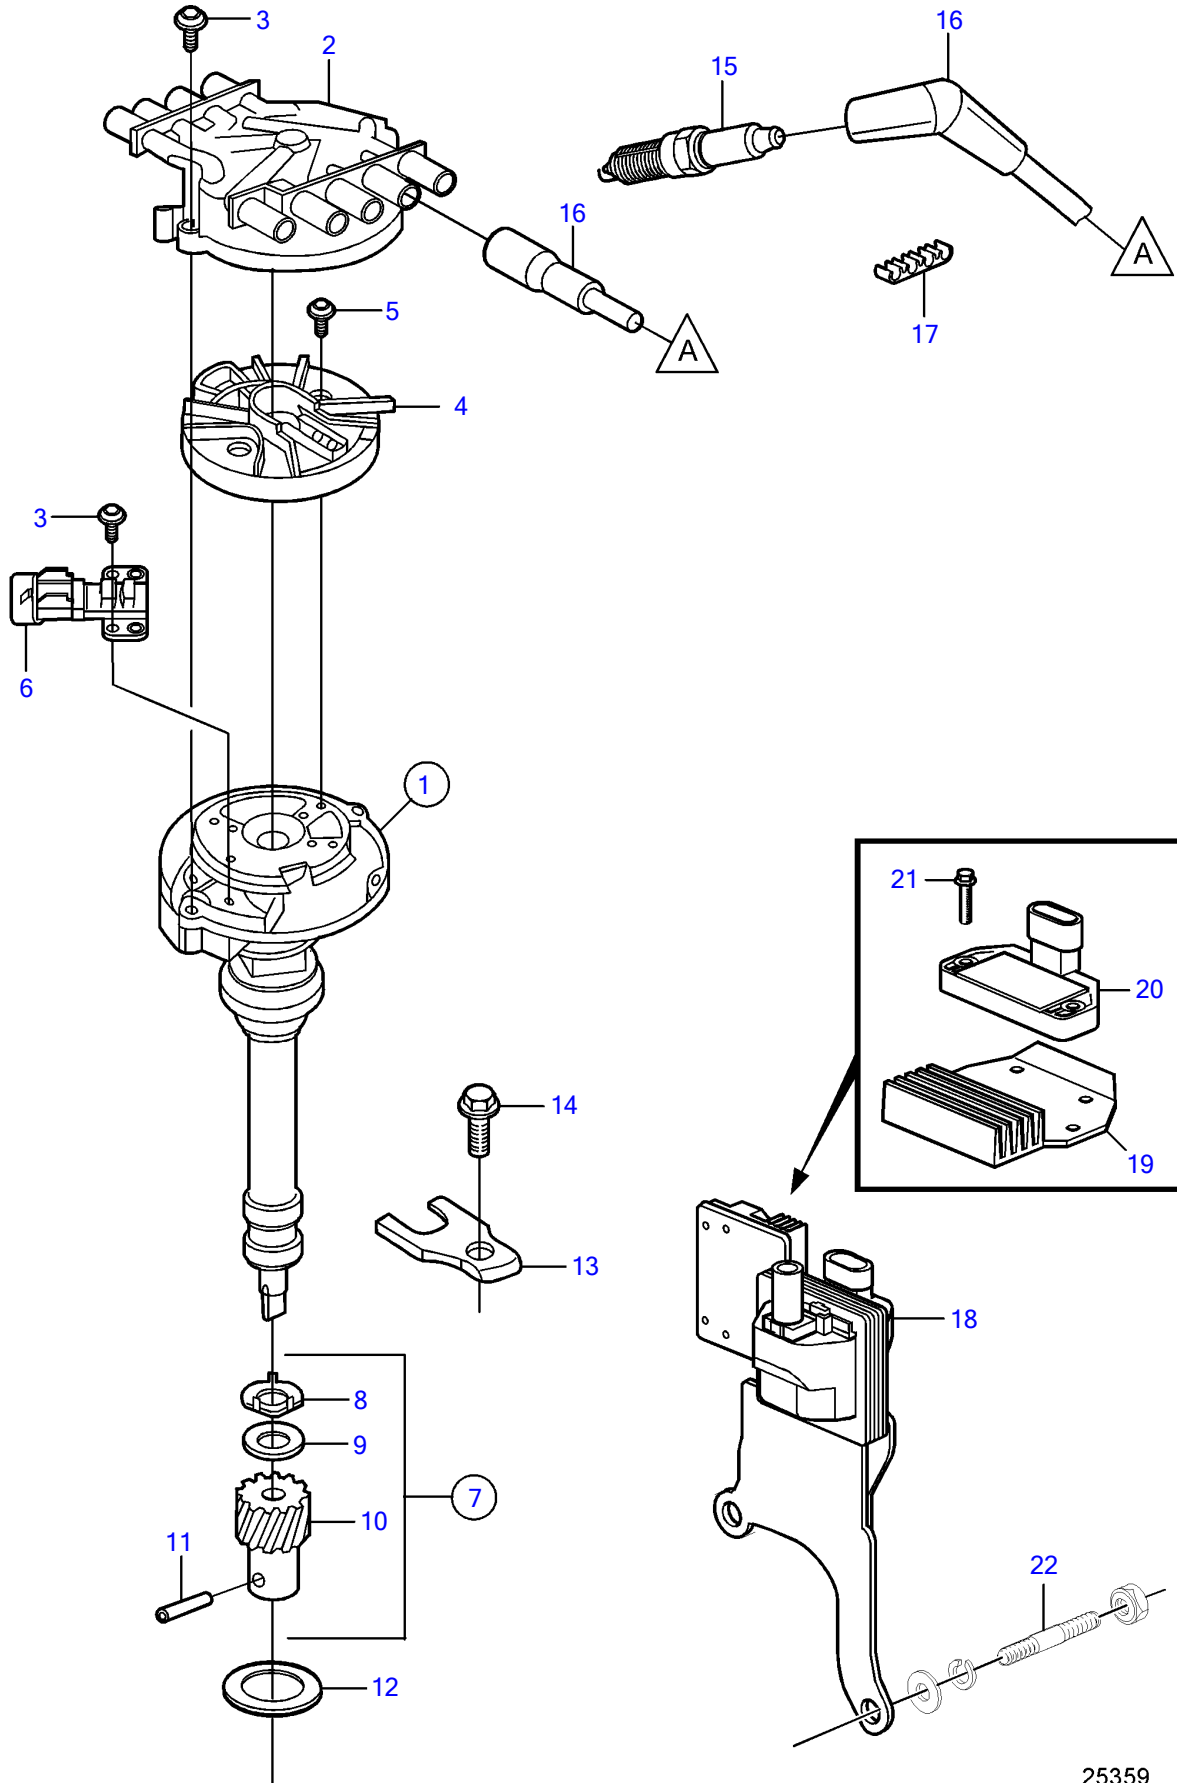

V8-270-C-A

V8-270-C-A

REF	PART NO.	QTY	DESCRIPTION	NOTES
1	3861987	1	Distributor	replaced by next part number
	21622232	1	Distributor	
2	3858975	1	• Distributor cap	
3	3858976	4	• Bolt	
4	3858977	1	• Rotor	
5	3858978	2	• Bolt	
6	3863130	1	• Sensor, camshaft position	
7	3858980	1	• Kit	
8		1	• • Washer	not sold separately
9		1	• • Washer	not sold separately
10		1	• • Gear	not sold separately
11		1	• • Pin	not sold separately
12	3852109	1	Gasket	
13	3852108	1	Clamp	
14	3861978	1	Screw	
15	21467472	2	Spark plug kit	4 pack
	21467473	1	Kit	24 pack
16	3888328	1	Ignition cable kit	
17	(3852491)	4	Retainer	Obsolete part
18	21436799	1	Ignition coil	
19	3858985	1	• Cooling plate	
20	3858984	1	• Module	
21	3858986	2	• Bolt	
22		2	Stud	See page with flywheel and flywheel housing.