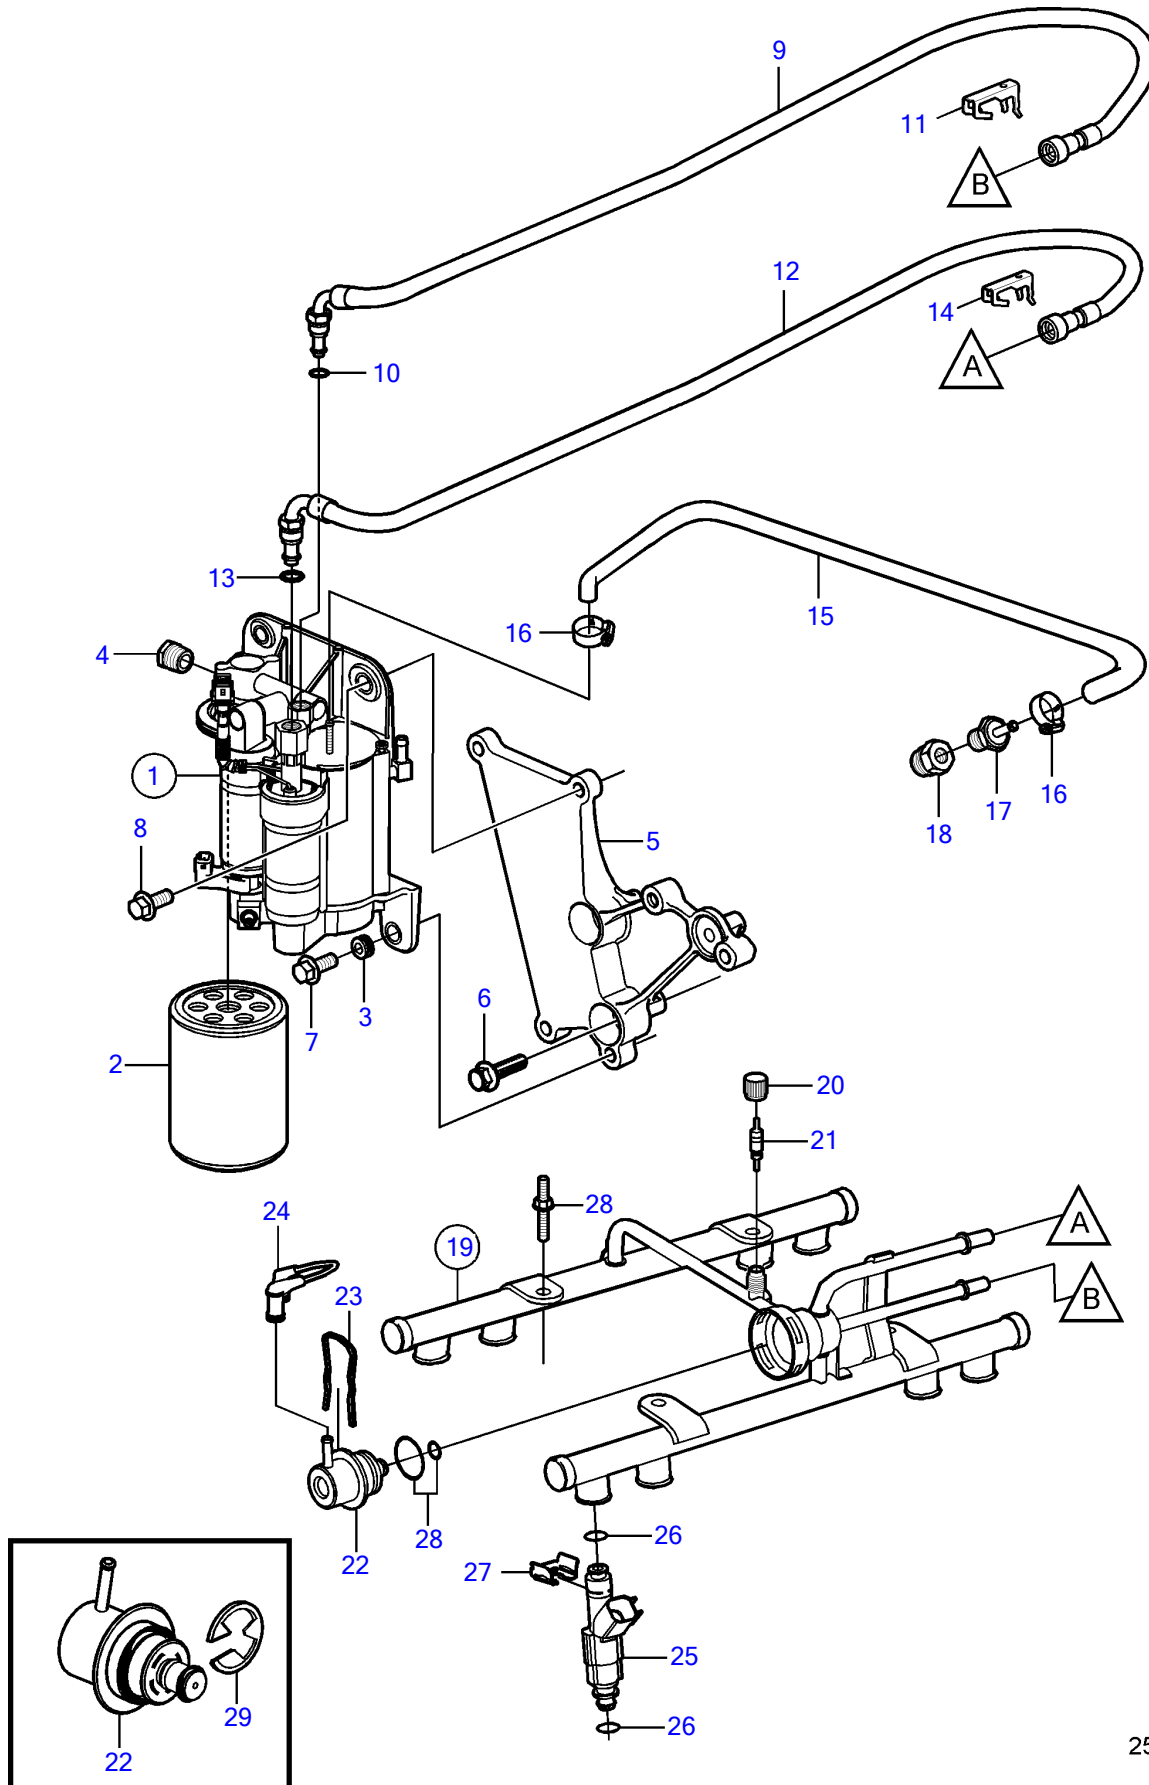

V8-270-C-A

25360

V8-270-C-A

REF	PART NO.	QTY	DESCRIPTION	SEE SEC.	NOTES
1	21545138	1	Fuel pump		replaced by next part number
	21608511	1	Fuel pump		
	3588865	1	• Fuel pump kit		High pressure fuel pump
2	3847644	1	• Fuel filter		
			• Bulletin P-23-3-4	P-23-3-4-EN	High Capacity Fuel Filter, Gas
			• Bulletin p-18-8-1	p-18-8-1-EN	Volvo Penta Ethanol Fuel treatment
3	3861396	4	• Rubber bushing		
4	3857816	1	Bushing		
5	21358873	1	Bracket		
6	3850753	3	Flange screw		
7	982702	2	Flange screw		
8	946472	2	Flange screw		
9	3888727	1	Fuel hose		
10	3850424	1	• O-ring		
11	3887195	1	Locking clip		
12	3888725	1	Fuel hose		
13	3850423	1	• O-ring		
14	3887198	1	Locking clip		
15	3807072	1	Kit		
		1	• Hose		
16	3860413	2	Hose clamp		
17	3860290	1	Nipple		
18	3861926	1	Tube fitting		
19	3858966	1	Fuel pipe		
20	3858972	1	Cardboard tube		
21	3858971	1	Valve		
22	3858967	1	Governor		
			• Bulletin P-23-7-3	P-23-7-3-EN	Fuel Pressure Regulator, 4.3L, 5.0L, 5.7L
23	3858968	1	Clip		
24	3858974	1	Hose		
25	21141691	8	Injector		
26	3858981	1	O-ring		Includes 16 o-rings for injectors and 2 o-rings for pressure regulator.
27	3858970	8	Retainer		
28	3858973	4	Bolt		
29	21491831	1	Clip		