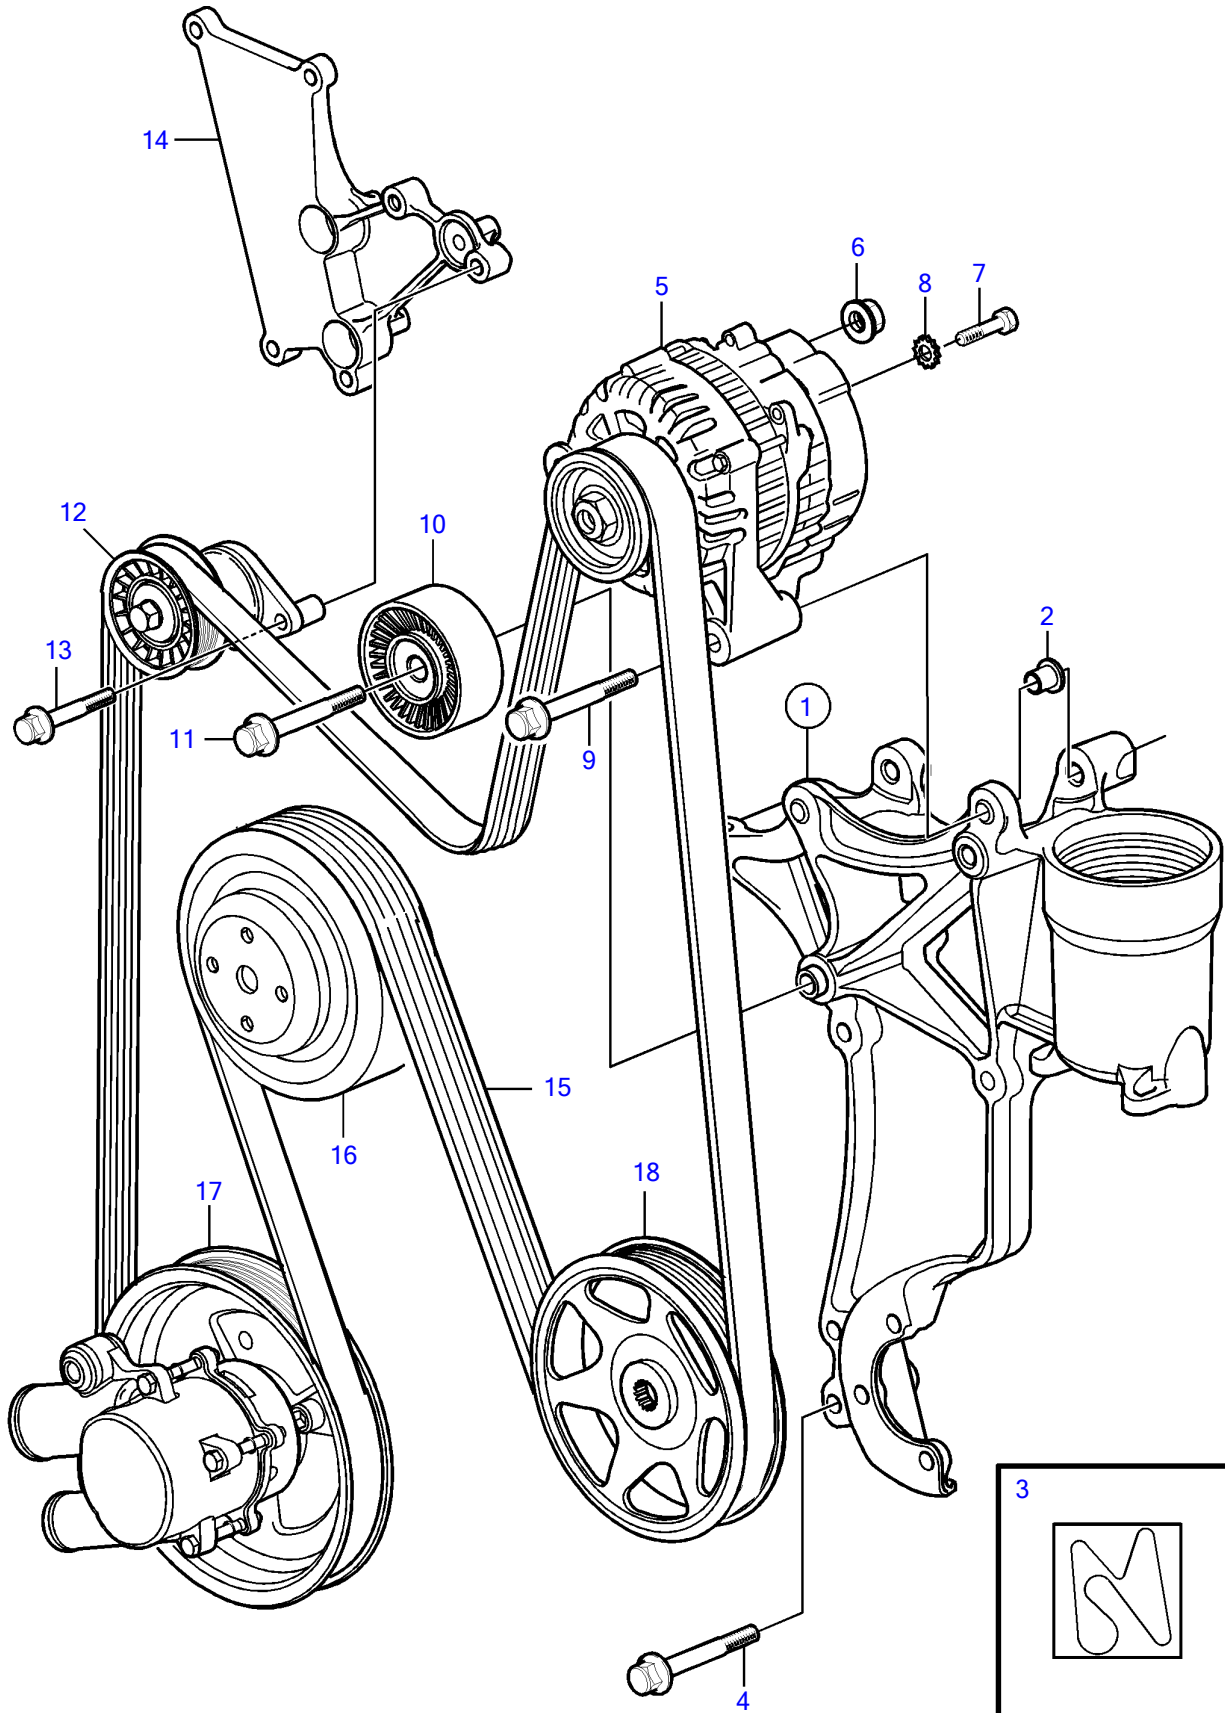

V8-270-C-A

V8-270-C-A

REF	PART NO.	QTY	DESCRIPTION	NOTES
1	21573817	1	Bracket	
2	3863175	2	• Bushing	
3	3863274	1	Decal	
4	3853392	4	Flange screw	
5	3884950	1	Alternator	
6	945408	1	Flange nut	
7	3852208	1	Screw	
8	3852520	1	Washer	
9	3860169	2	Flange screw	
10	21585053	1	Idler pulley	
11	21425128		Flange screw	
12	3885250	1	Belt tensioner	
13	22063732	2	Flange screw	
14	21358873	1	Bracket	See "Fuel system" page
15	21399021	1	Belt	
16		1	Pulley, circulation pump	
17		1	Sea water pump	
18		1	Pulley, power steering pump	