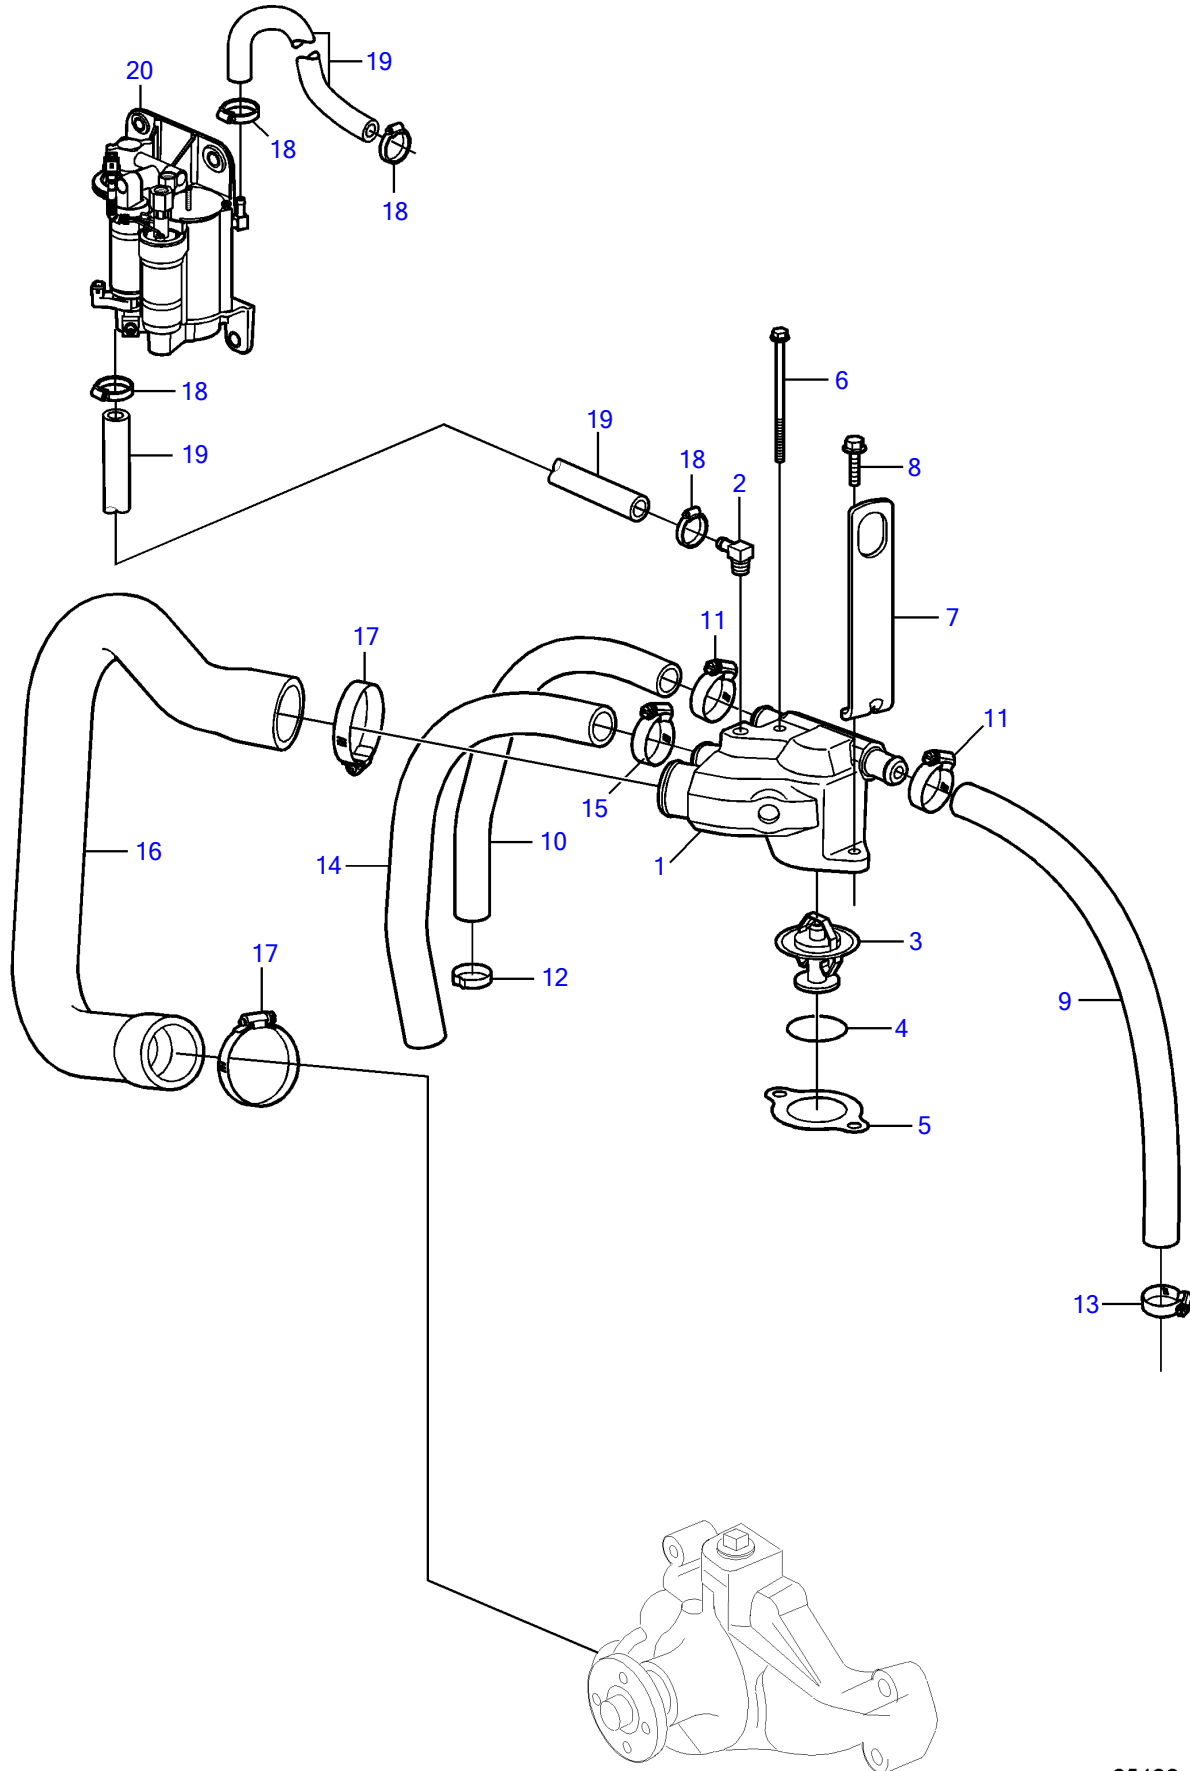

V8-270-B

V8-270-B

REF	PART NO.	QTY	DESCRIPTION	NOTES
1	3589553	1	Thermostat housing	
2	3853597	1	Elbow	
3	3587597	1	Thermostat	
4	983944	1	O-ring	
5	3852111	1	Gasket	
6	968842	1	Flange screw	
7	3593503	1	Bracket	
8	946671	1	Flange screw	
9	21545765	1	Hose	Exhaust, Port
10	3862536	1	Hose	Exhaust, Starboard
11	3863439	2	Hose clamp	
12	(982715)	1	Clamp	Obsolete part
13	(982715)	1	Clamp	Obsolete part
14	3817817	1	Hose	Seawater pump
15	3863441	1	Hose clamp	
16	3862523	1	Hose	
17	3863438	2	Hose clamp	
18	3860413	4	Hose clamp	
19	3862550	2	Hose	
20		1	Fuel pump	