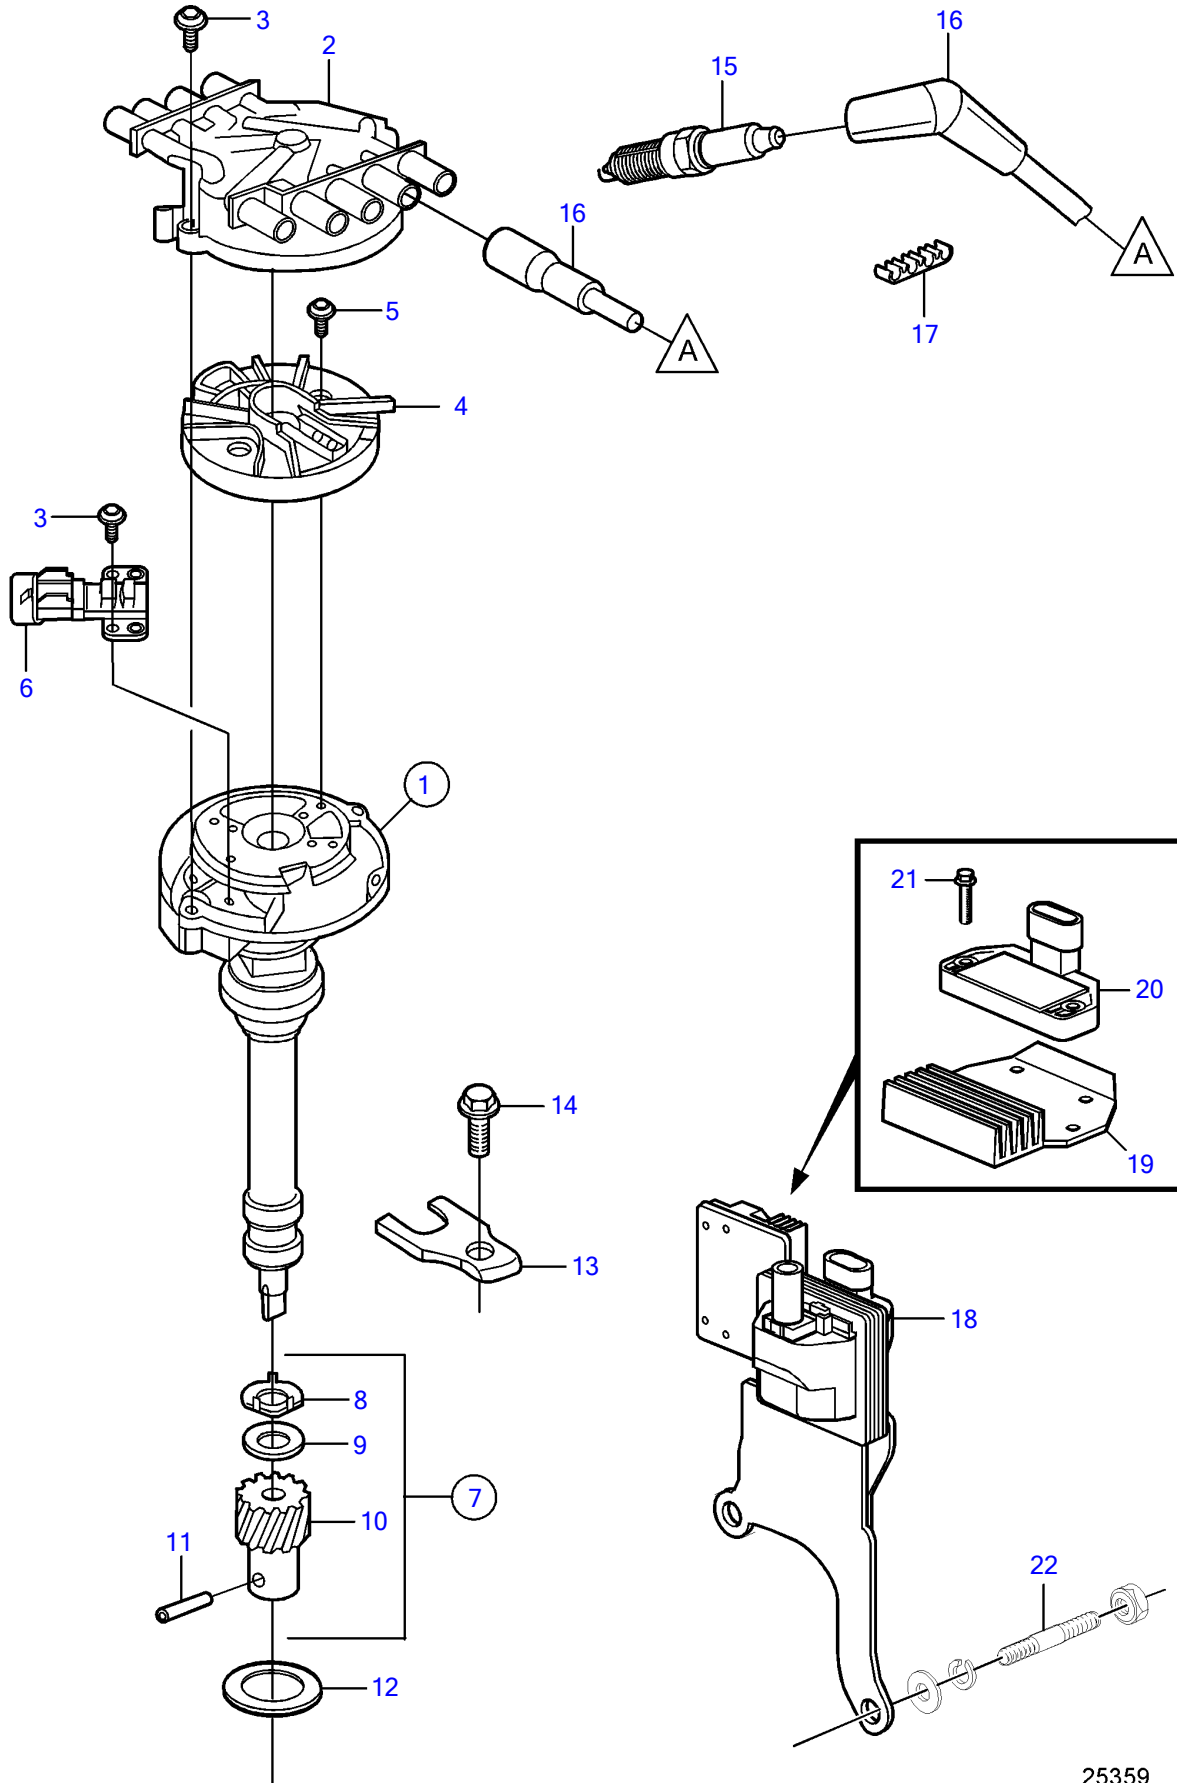

V8-270-A

V8-270-A

REF	PART NO.	QTY	DESCRIPTION	NOTES
1	3861987	1	Distributor	replaced by next part number
	21622232	1	Distributor	
2	3858975	1	• Distributor cap	
3	3858976	4	• Bolt	
4	3858977	1	• Rotor	
5	3858978	2	• Bolt	
6	3863130	1	• Sensor, camshaft position	
7	3858980	1	• Kit	
8		1	• • Washer	not sold separately
9		1	• • Washer	not sold separately
10		1	• • Gear	not sold separately
11		1	• • Pin	not sold separately
12	3852109	1	Gasket	
13	3852108	1	Clamp	
14	3861978	1	Screw	
15	21467472	2	Spark plug kit	4 pack
	21467473	1	Kit	24 pack
16	3888328	1	Ignition cable kit	
17	(3852491)	4	Retainer	Obsolete part
18	21436799	1	Ignition coil	
19	3858985	1	• Cooling plate	
20	3858984	1	• Module	
21	3858986	2	• Bolt	
22		2	Stud	See page with flywheel and flywheel housing.