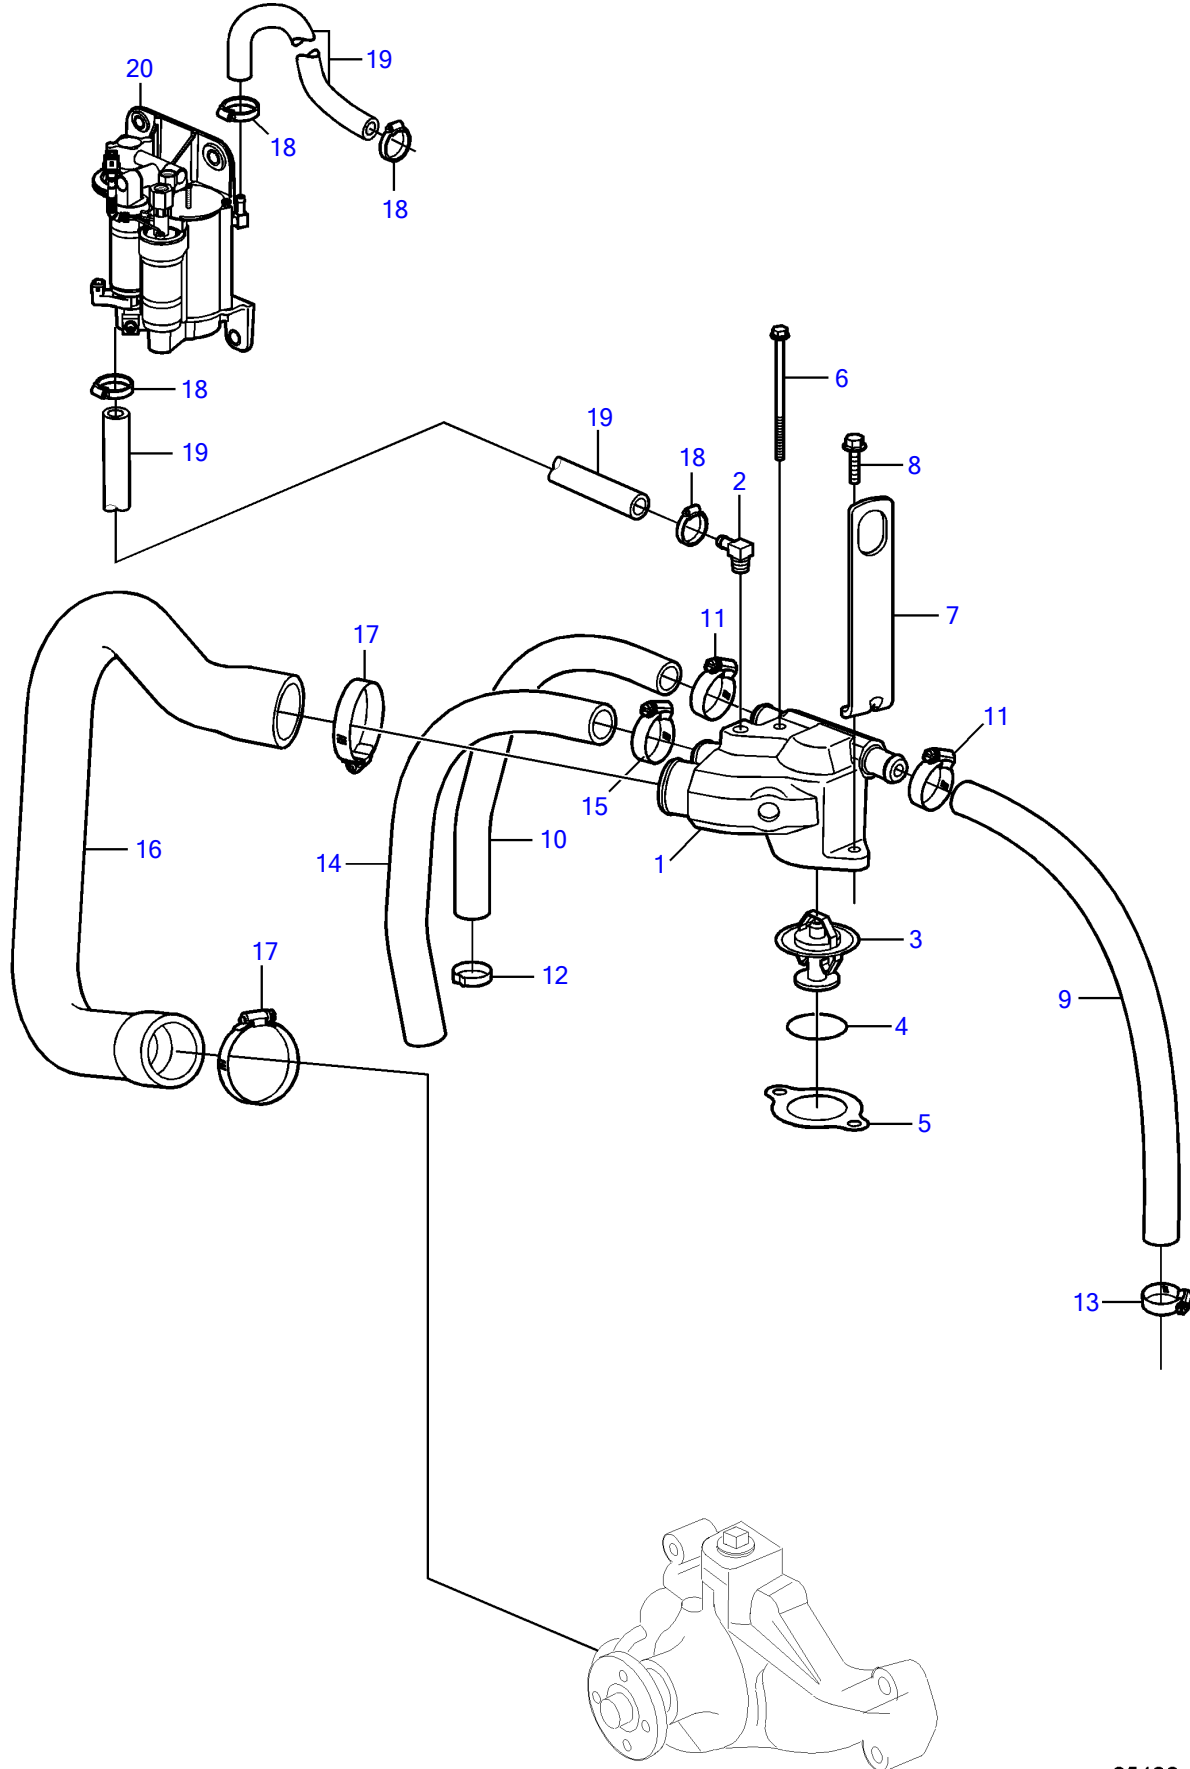

V8-270-A

V8-270-A

REF	PART NO.	QTY	DESCRIPTION	NOTES
1	3589553	1	Thermostat housing	
2	3853597	1	Elbow	
3	3587597	1	Thermostat	
4	983944	1	O-ring	
5	3852111	1	Gasket	
6	968842	1	Flange screw	
7	3593503	1	Bracket	
8	946671	1	Flange screw	
9	21545765	1	Hose	Exhaust, Port
10	3862536	1	Hose	Exhaust, Starboard
11	3863439	2	Hose clamp	
12	(982715)	1	Clamp	Obsolete part
13	(982715)	1	Clamp	Obsolete part
14	3817817	1	Hose	Seawater pump
15	3863441	1	Hose clamp	
16	3862523	1	Hose	
17	3863438	2	Hose clamp	
18	3860413	4	Hose clamp	
19	3862550	2	Hose	
20		1	Fuel pump	