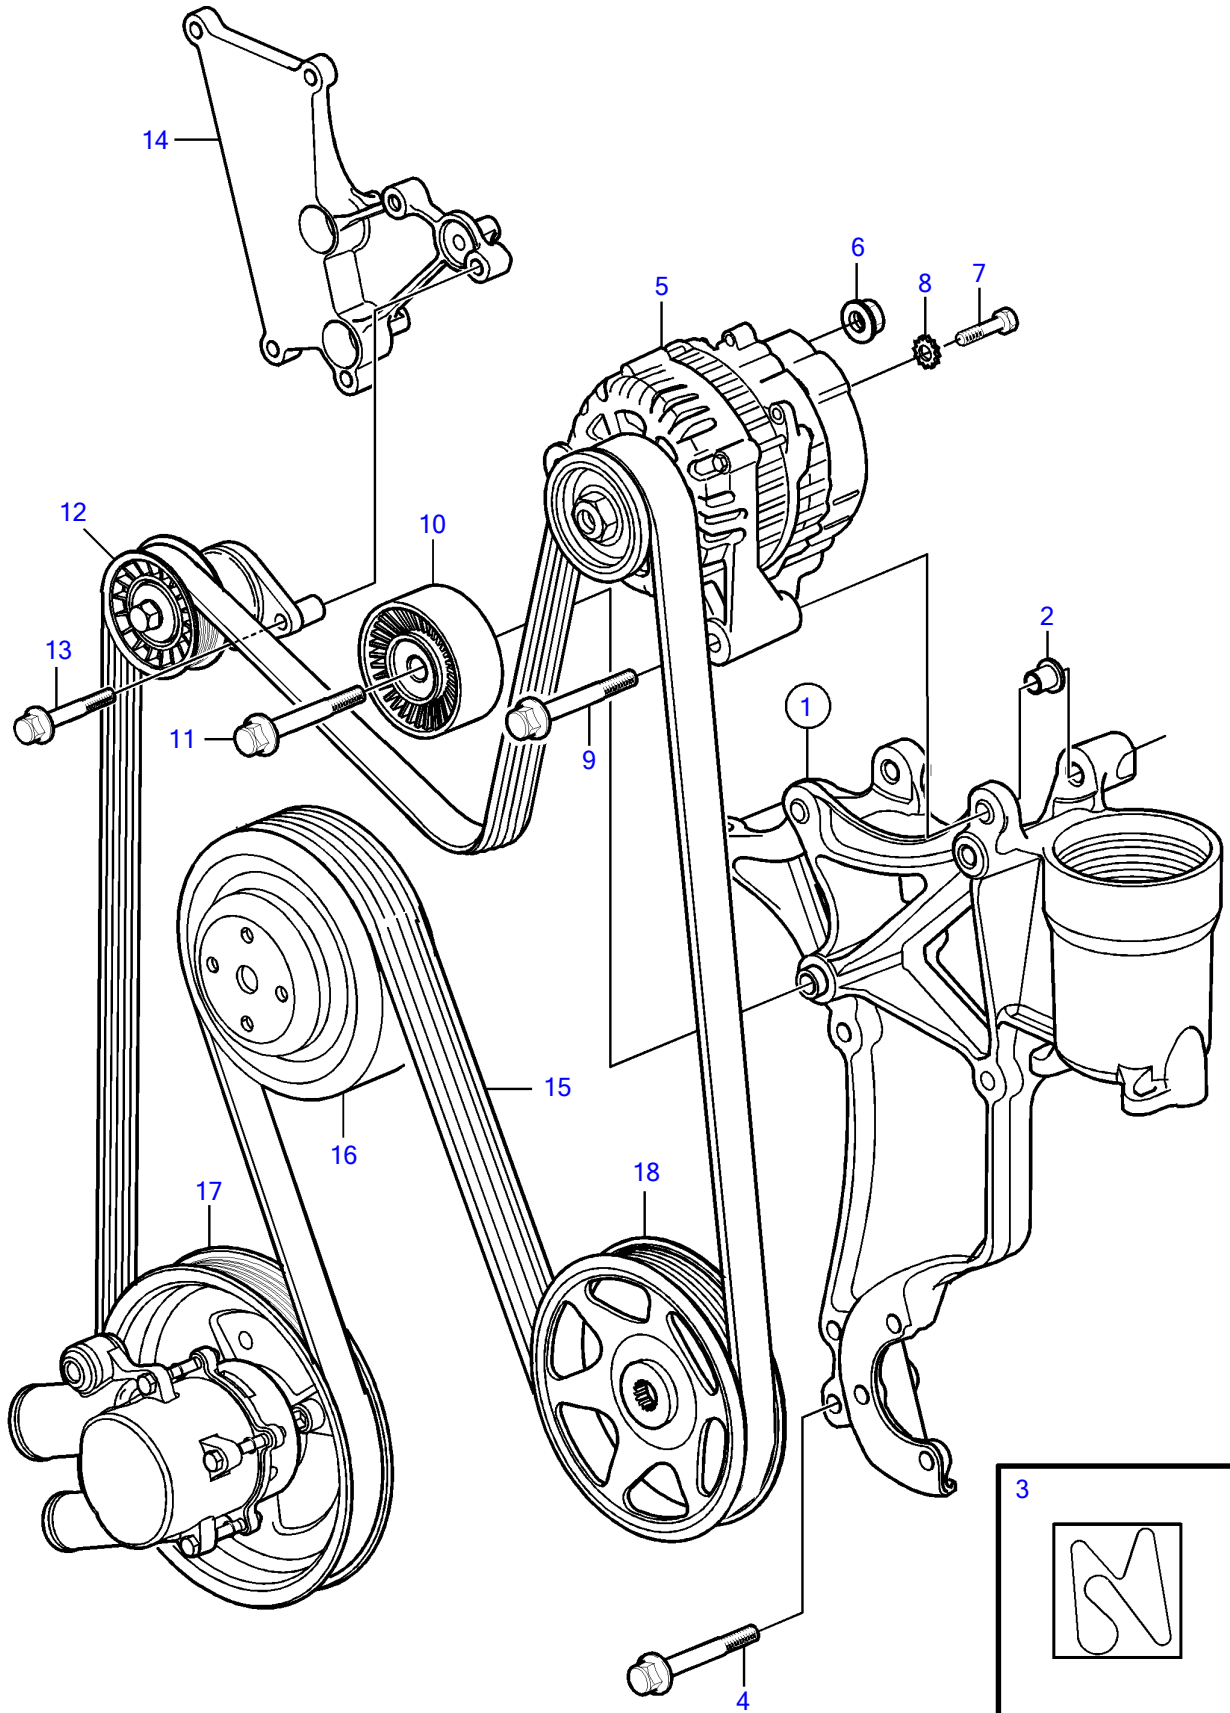

V8-225-CE-B, V8-300-CE-B, V8-320-CE-B

V8-225-CE-B, V8-300-CE-B, V8-320-CE-B

REF	PART NO.	QTY	DESCRIPTION	NOTES
1	21573817	1	Bracket	
2	3863175	2	• Bushing	
3	3863274	1	Decal	
4	3853392	4	Flange screw	
5	3884950	1	Alternator	
6	945408	1	Flange nut	
7	3852208	1	Screw	
8	3852520	1	Washer	
9	3860169	2	Flange screw	
10	21585053	1	Idler pulley	
11	21425128		Flange screw	
12	3885250	1	Belt tensioner	
13	22063732	2	Flange screw	
14	21358873	1	Bracket	See "Fuel system" page
15	21399021	1	Belt	
16		1	Pulley, circulation pump	
17		1	Sea water pump	
18		1	Pulley, power steering pump	