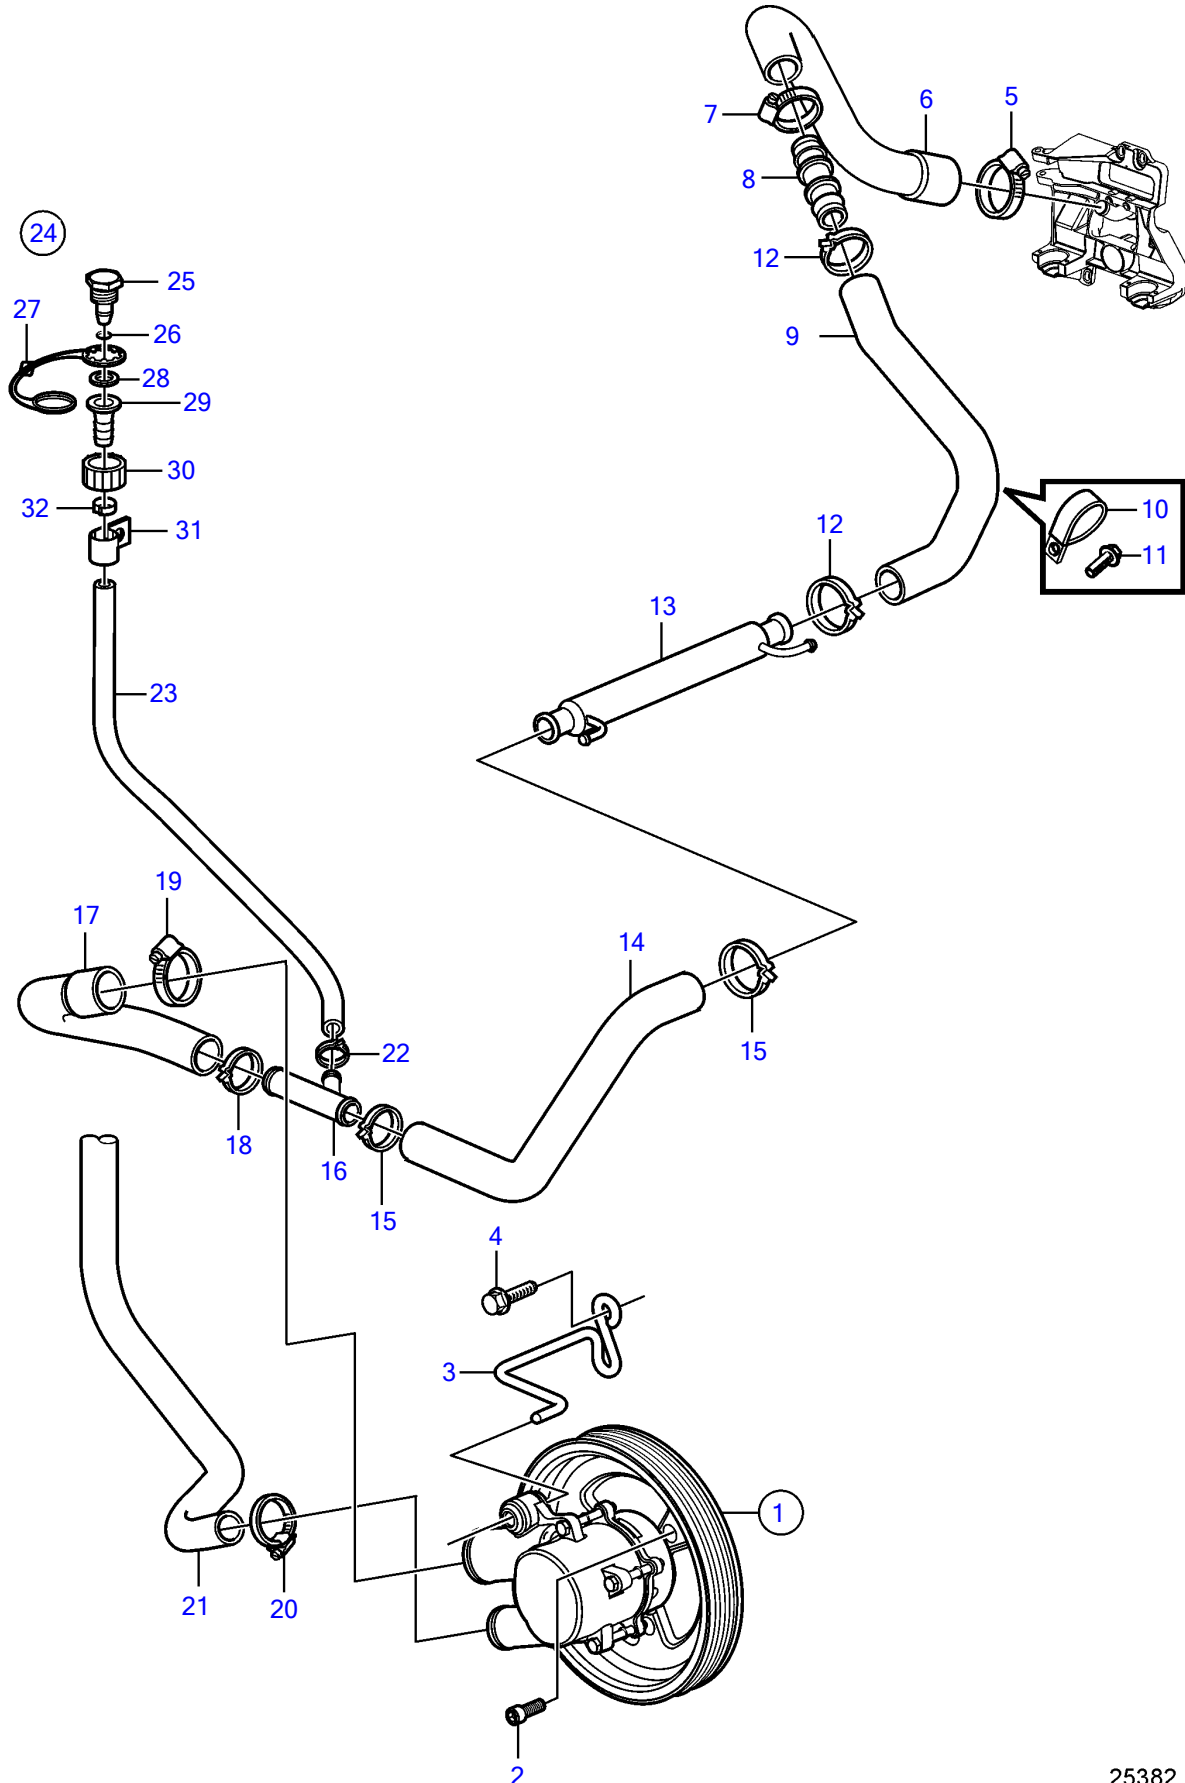

V8-225-CE-B, V8-300-CE-B, V8-320-CE-B

V8-225-CE-B, V8-300-CE-B, V8-320-CE-B

REF	PART NO.	QTY	DESCRIPTION	NOTES
1	21212799	1	Pump	
2	3857939	3	Screw	
3	3812240	1	Bracket	
4	3860163	2	Flange screw	
5	3812302	1	Hose clamp	
6	21340837	1	Hose	
7	3863444	2	Hose clamp	
8	21429137	1	Connector	
9	21429139	1	Hose	
10	3853312	2	Clamp	
	21619466	2	Attaching clamp	
11	(3853557)	2	Flange screw	Obsolete part, 3/8" - 16 unc, L=0.75" (19mm)
12		2	Hose clamp	
13	21399019	1	Hydraulic oil cooler	
14	21340840	1	Hose	
15	982645	2	Clamp	
16	3862699	1	T-pipe	
17	21429134	1	Hose	
18	3863440	1	Hose clamp	
19		1	Hose clamp	
20	3852602	1	Hose clamp	
21	3817817	1	Hose, therm. housing	For seawater cooled engine
	21338608	1	Hose, heat exchanger	For freshwater cooled engine
22	978173	1	Hose clamp	
23	3857823	1	Hose	
24	3807440	1	Connector	
25		1	• Cap	not sold separately
26	942978	1	• O-ring	
27	3862082	1	• Retainer	
28	3807664	1	• Washer	
29		1	• Connector	not sold separately
30		1	• Connector	not sold separately
31	3862891	1	Attaching clamp	
32	978174	1	Hose clamp	