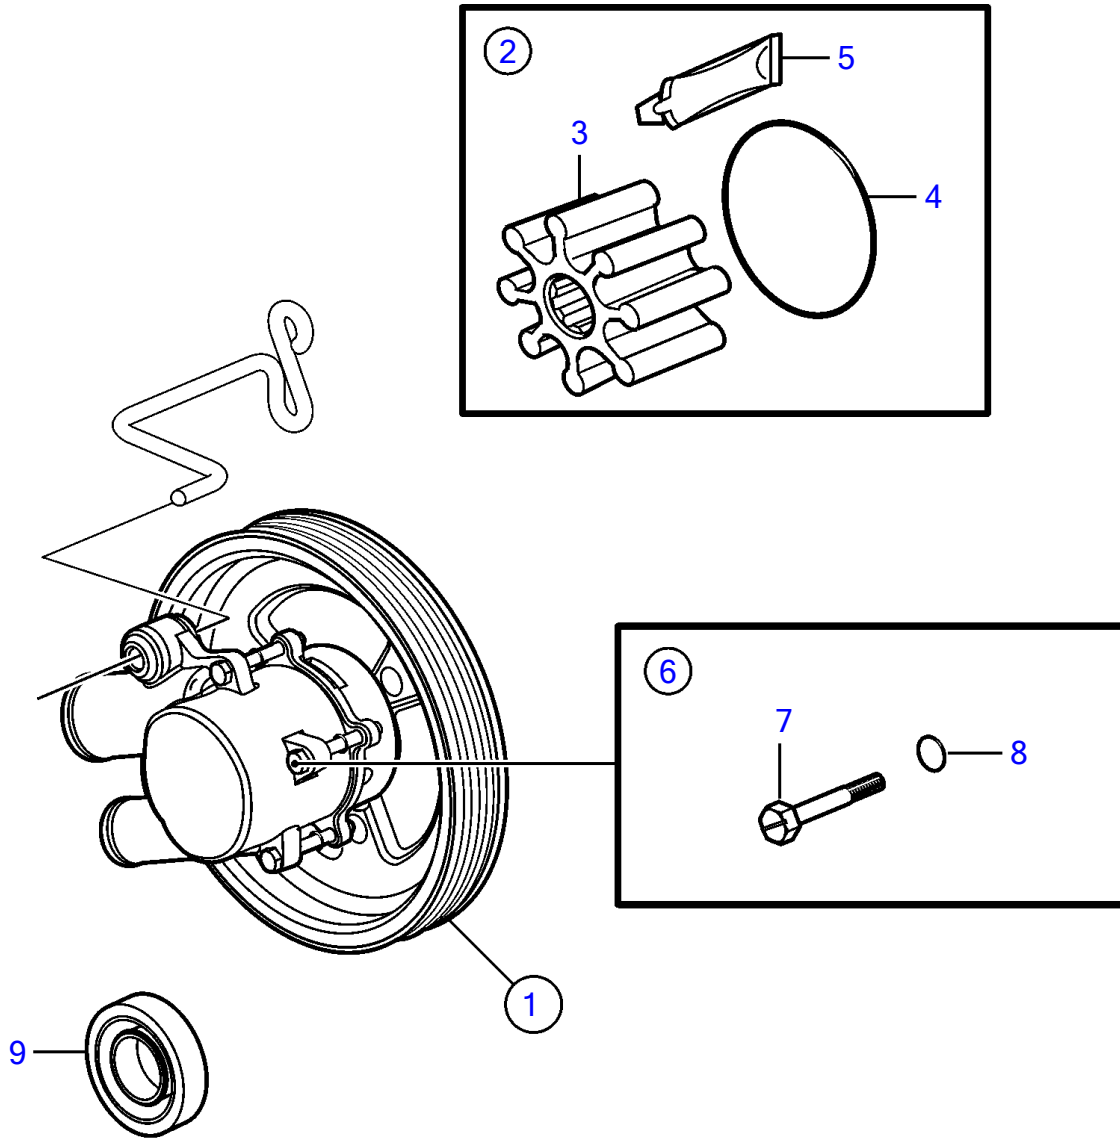

V8-225-CE-B, V8-300-CE-B, V8-320-CE-B

V8-225-CE-B, V8-300-CE-B, V8-320-CE-B

REF	PART NO.	QTY	DESCRIPTION	NOTES
1	21212799	1	Pump	
2	21213664	1	Impeller kit	replaces 3842786 for gas engines
3	21212794	1	• Impeller	
4	3858938	1	• O-ring	
5		1	• Lubricant, glycerin	not sold separately
6	21951332	1	Screw kit	
7		4	• Screw	not sold separately
8		4	• O-ring	not sold separately
9	827247	1	Sealing ring	