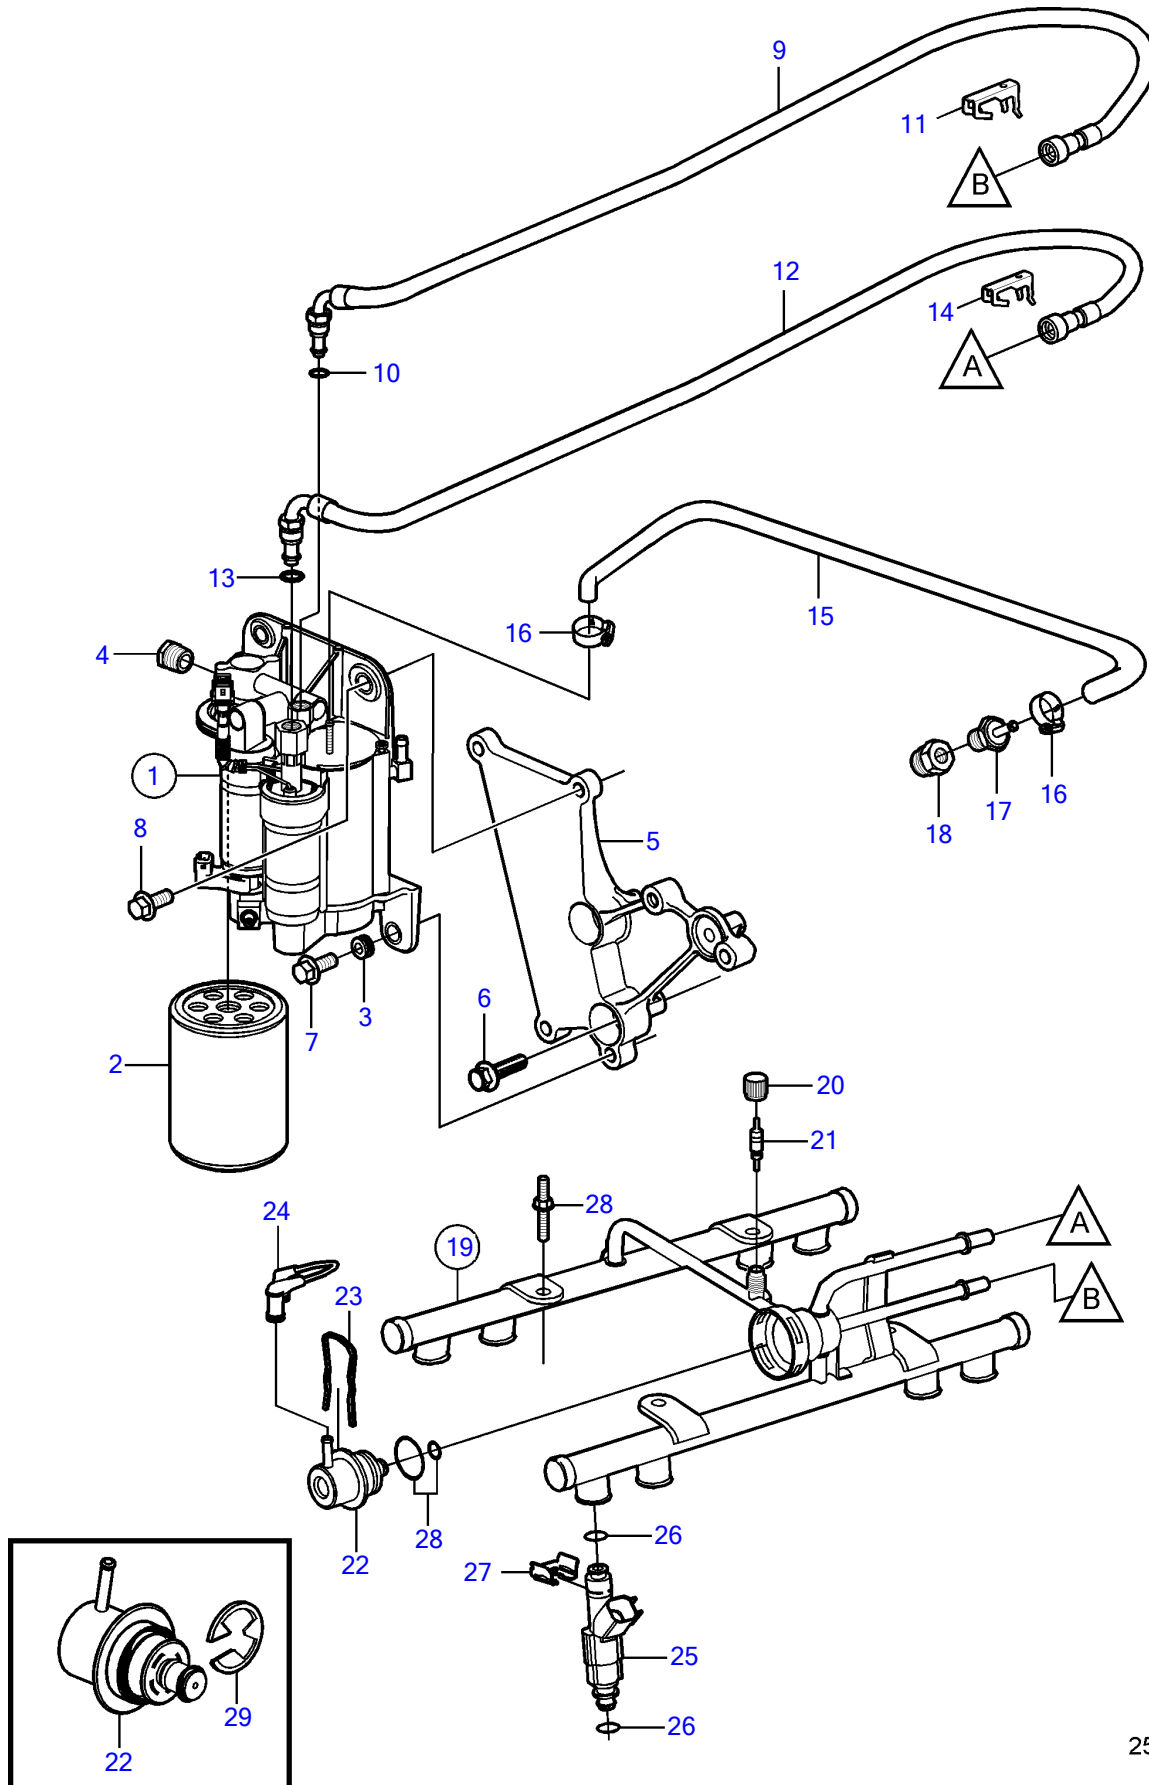

V8-225-CE-A, V8-300-CE-A, V8-320-CE-A

25360

V8-225-CE-A, V8-300-CE-A, V8-320-CE-A

REF	PART NO.	QTY	DESCRIPTION	SEE SEC.	NOTES
1	21545138	1	Fuel pump		replaced by next part number
	21608511	1	Fuel pump		
	3588865	1	• Fuel pump kit		High pressure fuel pump
2	3847644	1	• Fuel filter		
			• Bulletin P-23-3-4	P-23-3-4-EN	High Capacity Fuel Filter, Gas
			• Bulletin p-18-8-1	p-18-8-1-EN	Volvo Penta Ethanol Fuel treatment
3	3861396	4	• Rubber bushing		
4	3857816	1	Bushing		
5	21358873	1	Bracket		
6	3850753	3	Flange screw		
7	982702	2	Flange screw		
8	946472	2	Flange screw		
9	3888727	1	Fuel hose		
10	3850424	1	• O-ring		
11	3887195	1	Locking clip		
12	3888725	1	Fuel hose		
13	3850423	1	• O-ring		
14	3887198	1	Locking clip		
15	3807072	1	Kit		
		1	• Hose		
16	3860413	2	Hose clamp		
17	3860290	1	Nipple		
18	3861926	1	Tube fitting		
19	3858966	1	Fuel pipe		
20	3858972	1	Cardboard tube		
21	3858971	1	Valve		
22	3858967	1	Governor		
			• Bulletin P-23-7-3	P-23-7-3-EN	Fuel Pressure Regulator, 4.3L, 5.0L, 5.7L
23	3858968	1	Clip		
24	3858974	1	Hose		
25	21141691	8	Injector		
26	3858981	1	O-ring		Includes 16 o-rings for injectors and 2 o-rings for pressure regulator.
27	3858970	8	Retainer		
28	3858973	4	Bolt		
29	21491831	1	Clip		