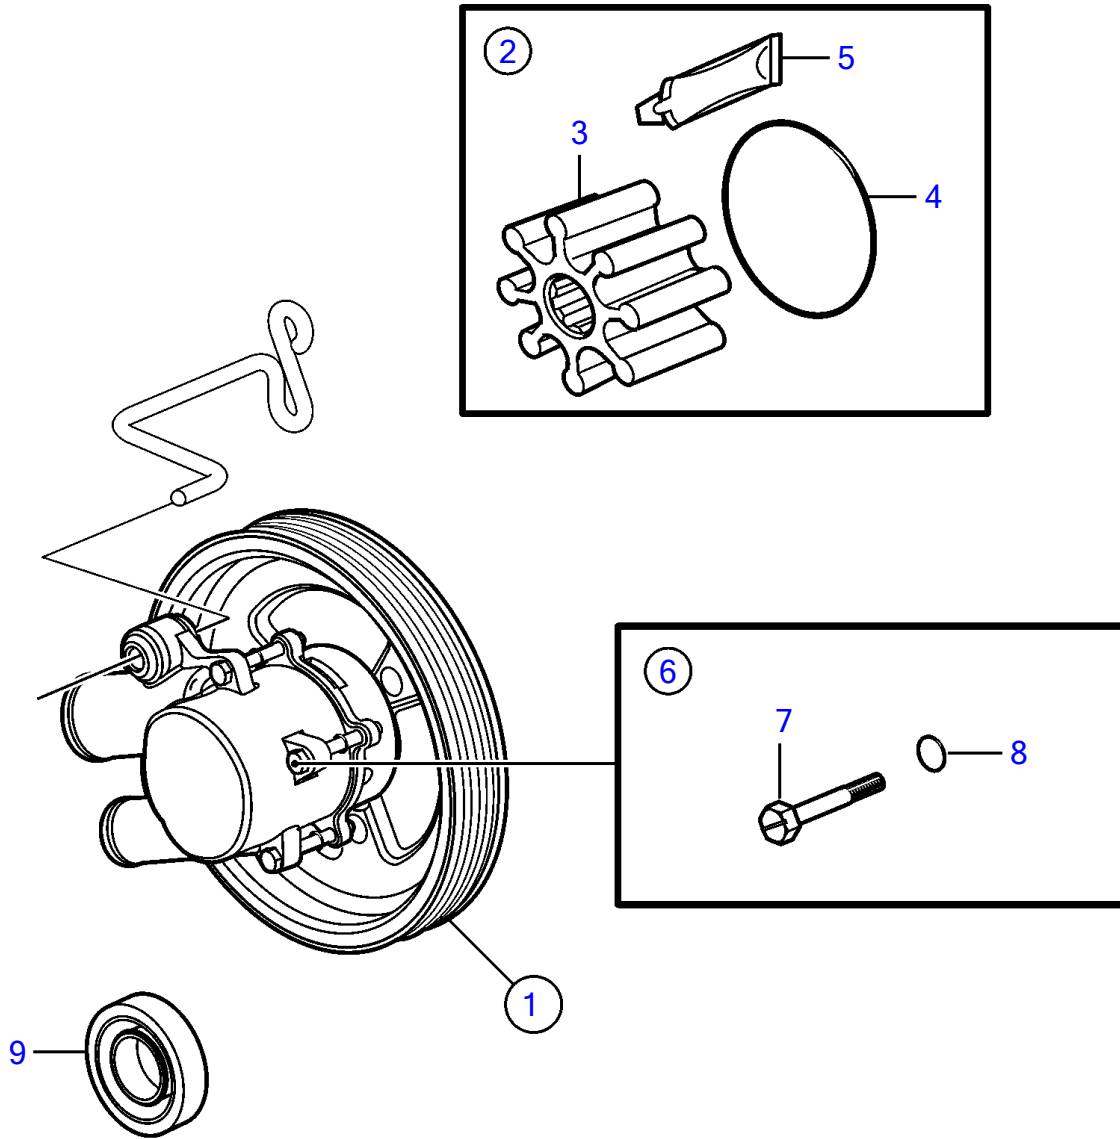

V8-225-CE-A, V8-300-CE-A, V8-320-CE-A

V8-225-CE-A, V8-300-CE-A, V8-320-CE-A

REF	PART NO.	QTY	DESCRIPTION	NOTES
1	21212799	1	Pump	
2	21213664	1	Impeller kit	replaces 3842786 for gas engines
3	21212794	1	▪ Impeller	
4	3858938	1	▪ O-ring	
5		1	▪ Lubricant, glycerin	not sold separately
6	21951332	1	Screw kit	
7		4	▪ Screw	not sold separately
8		4	▪ O-ring	not sold separately
9	827247	1	Sealing ring	