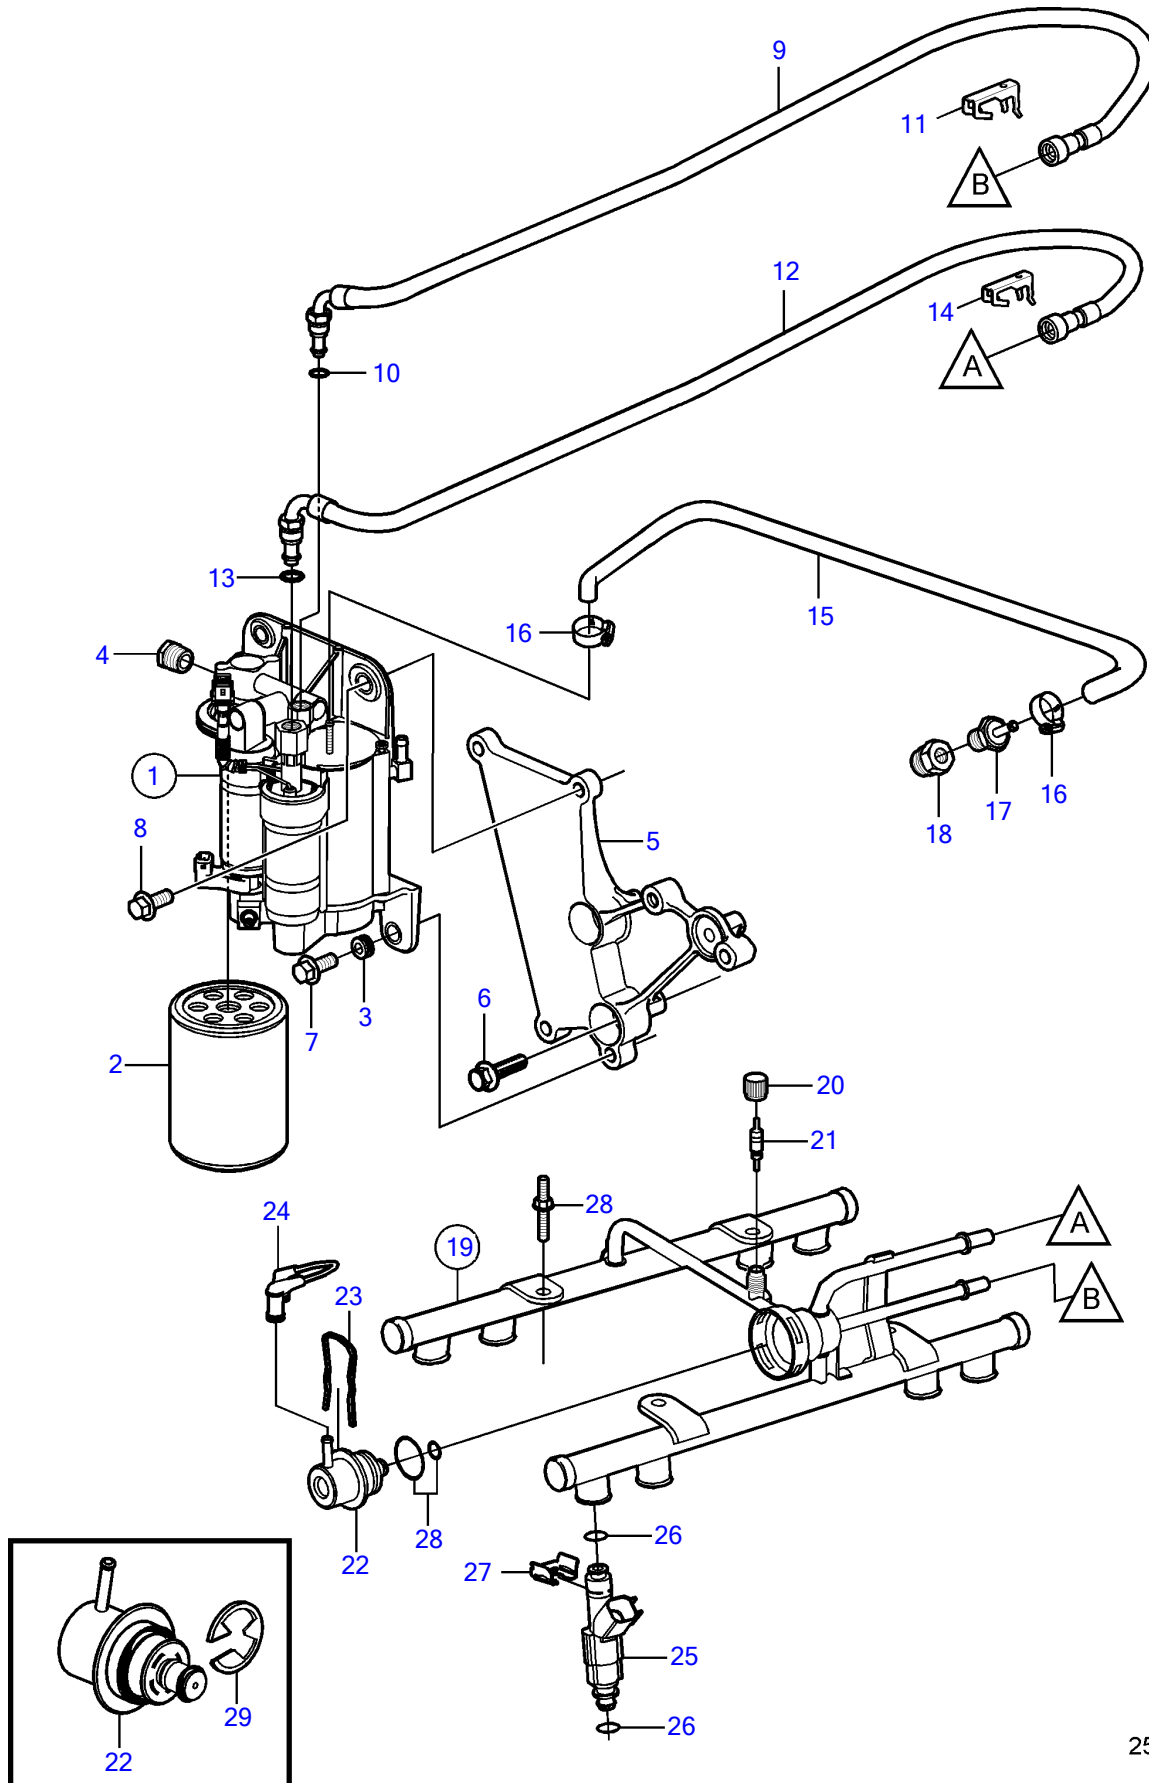

V8-225-C-B, V8-300-C-B, V8-320-C-B

25360

V8-225-C-B, V8-300-C-B, V8-320-C-B

REF	PART NO.	QTY	DESCRIPTION	SEE SEC.	NOTES
1	21608511	1	Fuel pump		
	3588865	1	• Fuel pump kit		High pressure fuel pump
2	3847644	1	• Fuel filter		
			• Bulletin P-23-3-4	P-23-3-4-EN	High Capacity Fuel Filter, Gas
			• Bulletin p-18-8-1	p-18-8-1-EN	Volvo Penta Ethanol Fuel treatment
3	3861396	4	• Rubber bushing		
4	3857816	1	Bushing		
5	21358873	1	Bracket		
6	22063732	3	Flange screw		
7	982702	2	Flange screw		
8	946472	2	Flange screw		
9	3888727	1	Fuel hose		
10	3850424	1	• O-ring		
11	3887195	1	Locking clip		
12	3888725	1	Fuel hose		
13	3850423	1	• O-ring		
14	3887198	1	Locking clip		
15	3807072	1	Kit		
		1	• Hose		
16	3860413	2	Hose clamp		
17	3860290	1	Nipple		
18	3861926	1	Tube fitting		
19	3858966	1	Fuel pipe		
20	3858972	1	Cardboard tube		
21	3858971	1	Valve		
22	3858967	1	Governor		
			• Bulletin P-23-7-3	P-23-7-3-EN	Fuel Pressure Regulator, 4.3L, 5.0L, 5.7L
23	3858968	1	Clip		
24	3858974	1	Hose		
25	21141691	8	Injector		
26	3858981	1	O-ring		Includes 16 o-rings for injectors and 2 o-rings for pressure regulator.
27	3858970	8	Retainer		
28	3858973	4	Bolt		
29	21491831	1	Clip		