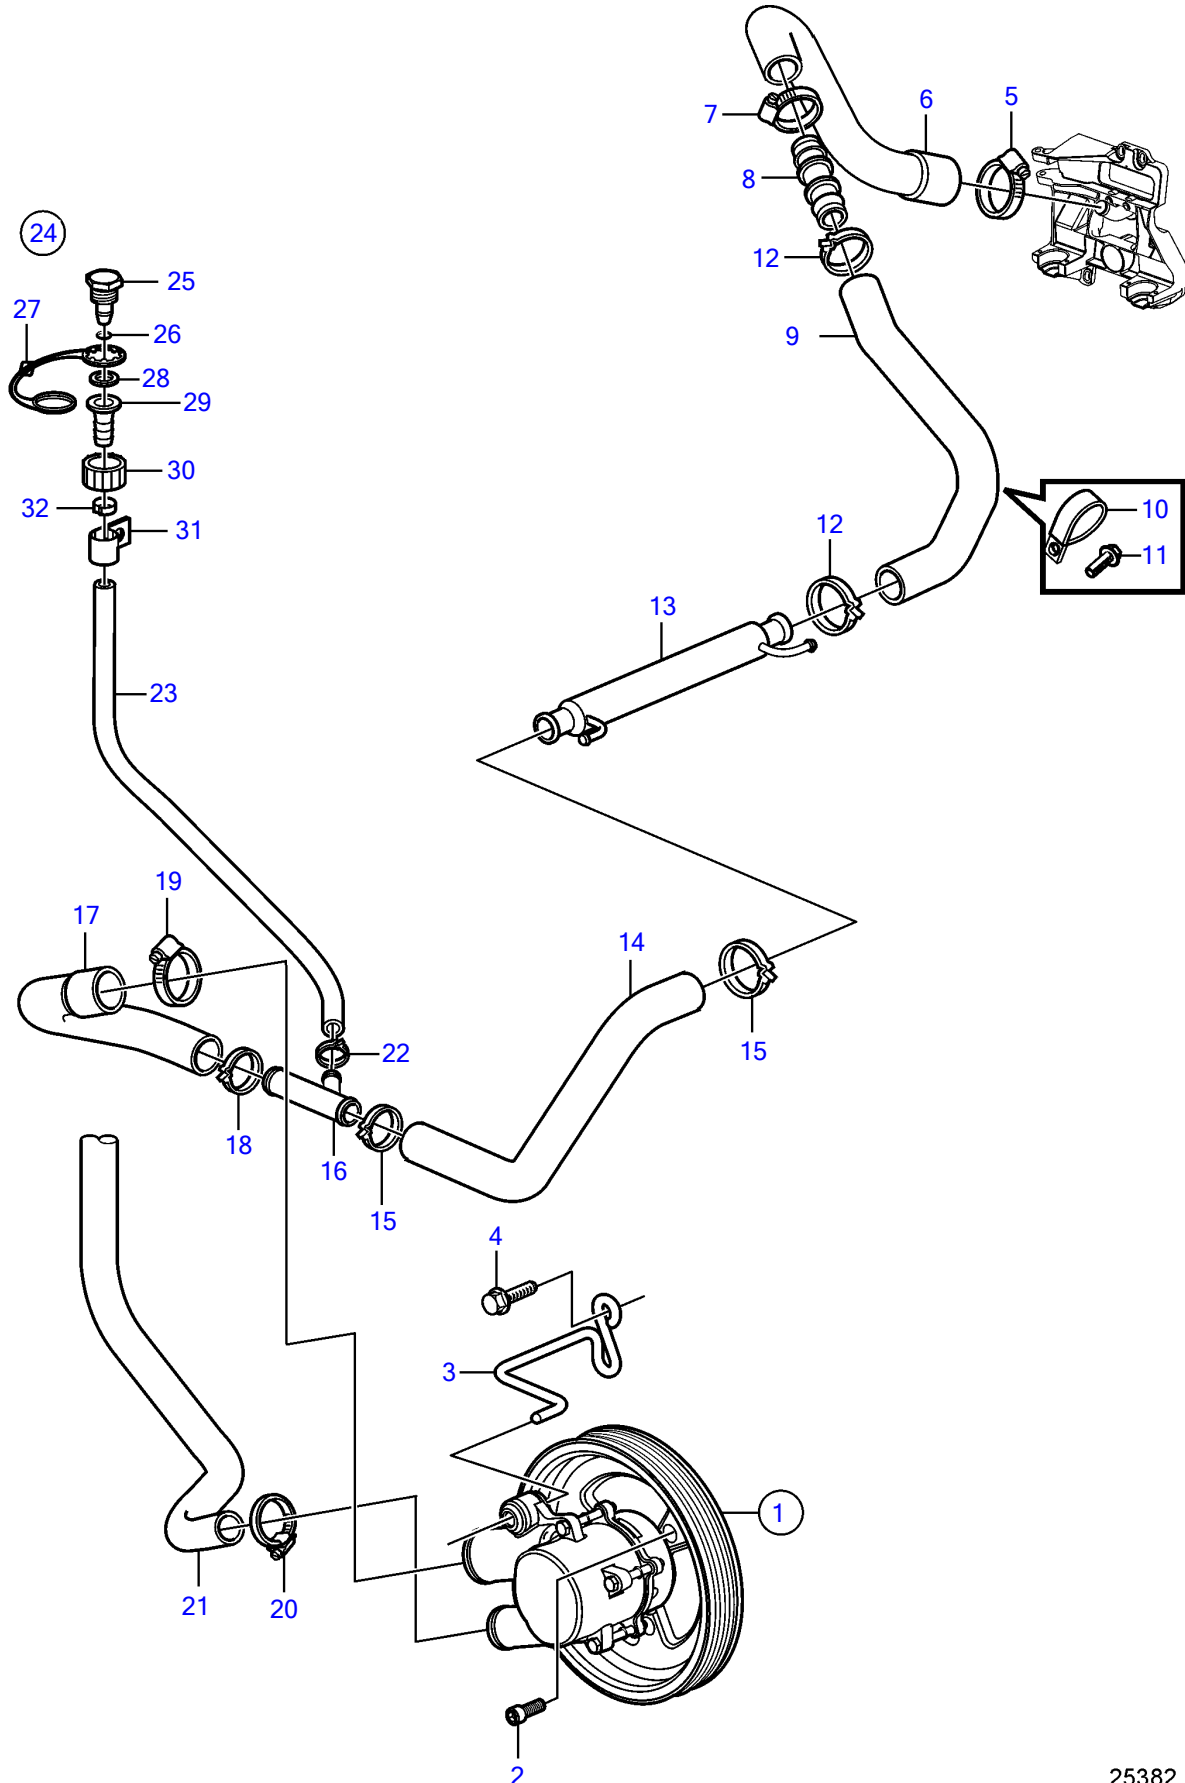

V8-225-C-B, V8-300-C-B, V8-320-C-B

V8-225-C-B, V8-300-C-B, V8-320-C-B

REF	PART NO.	QTY	DESCRIPTION	NOTES
1	21212799	1	Pump	
2	3857939	3	Screw	
3	3812240	1	Bracket	
4	3860163	2	Flange screw	
5	3812302	1	Hose clamp	
6	21340837	1	Hose	
7	3863444	2	Hose clamp	
8	21429137	1	Connector	
9	21429139	1	Hose	
10	3853312	2	Clamp	
	21619466	2	Attaching clamp	
11	(3853557)	2	Flange screw	Obsolete part, 3/8" - 16 unc, L=0.75" (19mm)
12		2	Hose clamp	
13	21399019	1	Hydraulic oil cooler	
14	21340840	1	Hose	
15	982645	2	Clamp	
16	3862699	1	T-pipe	
17	21429134	1	Hose	
18	3863440	1	Hose clamp	
19		1	Hose clamp	
20	3852602	1	Hose clamp	
21	3817817	1	Hose, therm. housing	For seawater cooled engine
	21338608	1	Hose, heat exchanger	For freshwater cooled engine
22	978173	1	Hose clamp	
23	3857823	1	Hose	
24	3807440	1	Connector	
25		1	• Cap	not sold separately
26	942978	1	• O-ring	
27	3862082	1	• Retainer	
28	3807664	1	• Washer	
29		1	• Connector	not sold separately
30		1	• Connector	not sold separately
31	3862891	1	Attaching clamp	
32	978174	1	Hose clamp	