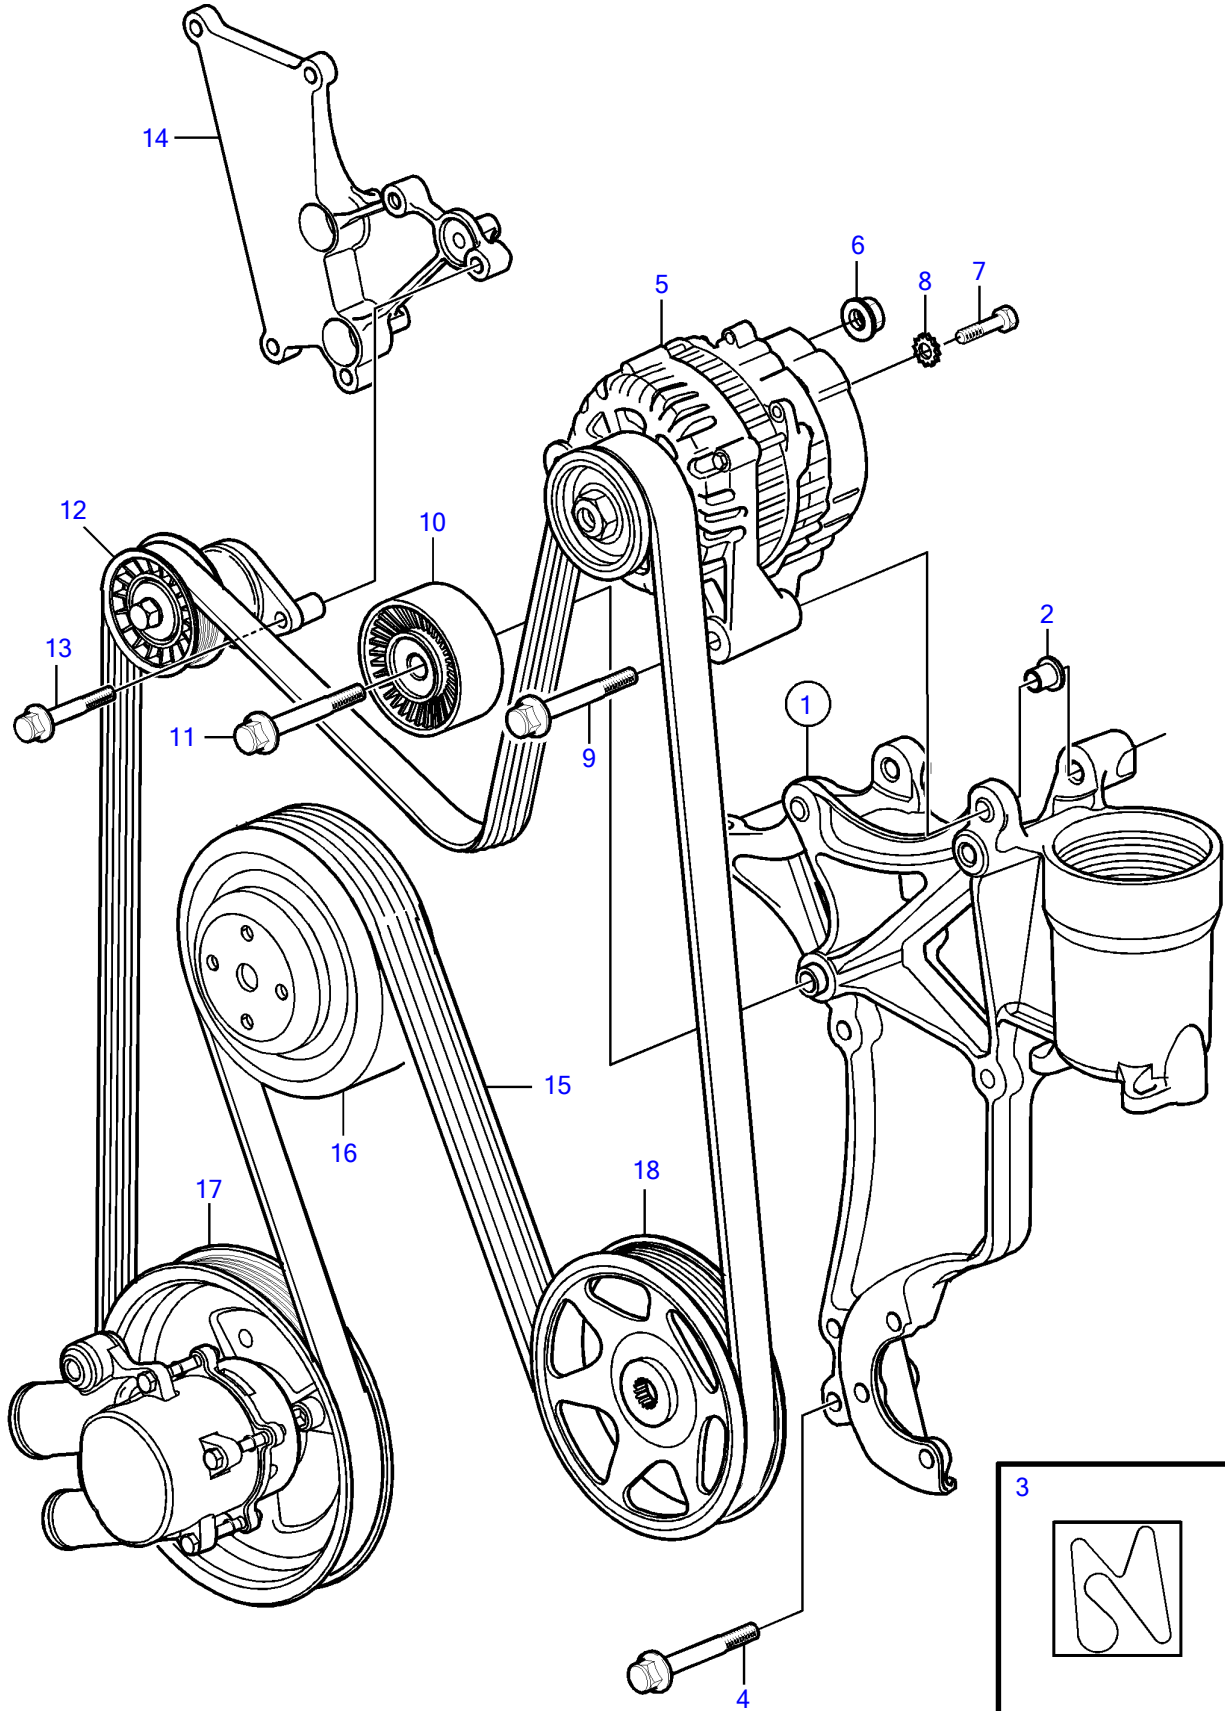

V8-225-C-A, V8-300-C-A, V8-320-C-A

V8-225-C-A, V8-300-C-A, V8-320-C-A

REF	PART NO.	QTY	DESCRIPTION	NOTES
1	21573817	1	Bracket	
2	3863175	2	• Bushing	
3	3863274	1	Decal	
4	3853392	4	Flange screw	
5	3884950	1	Alternator	
6	945408	1	Flange nut	
7	3852208	1	Screw	
8	3852520	1	Washer	
9	3860169	2	Flange screw	
10	21585053	1	Idler pulley	
11	21425128		Flange screw	
12	3885250	1	Belt tensioner	
13	22063732	2	Flange screw	
14	21358873	1	Bracket	See "Fuel system" page
15	21399021	1	Belt	
16		1	Pulley, circulation pump	
17		1	Sea water pump	
18		1	Pulley, power steering pump	

47702831-30-37860

25367

Upd:2014-03-13

V8-225-C-A, V8-300-C-A, V8-320-C-A

VOLVO
PENTA