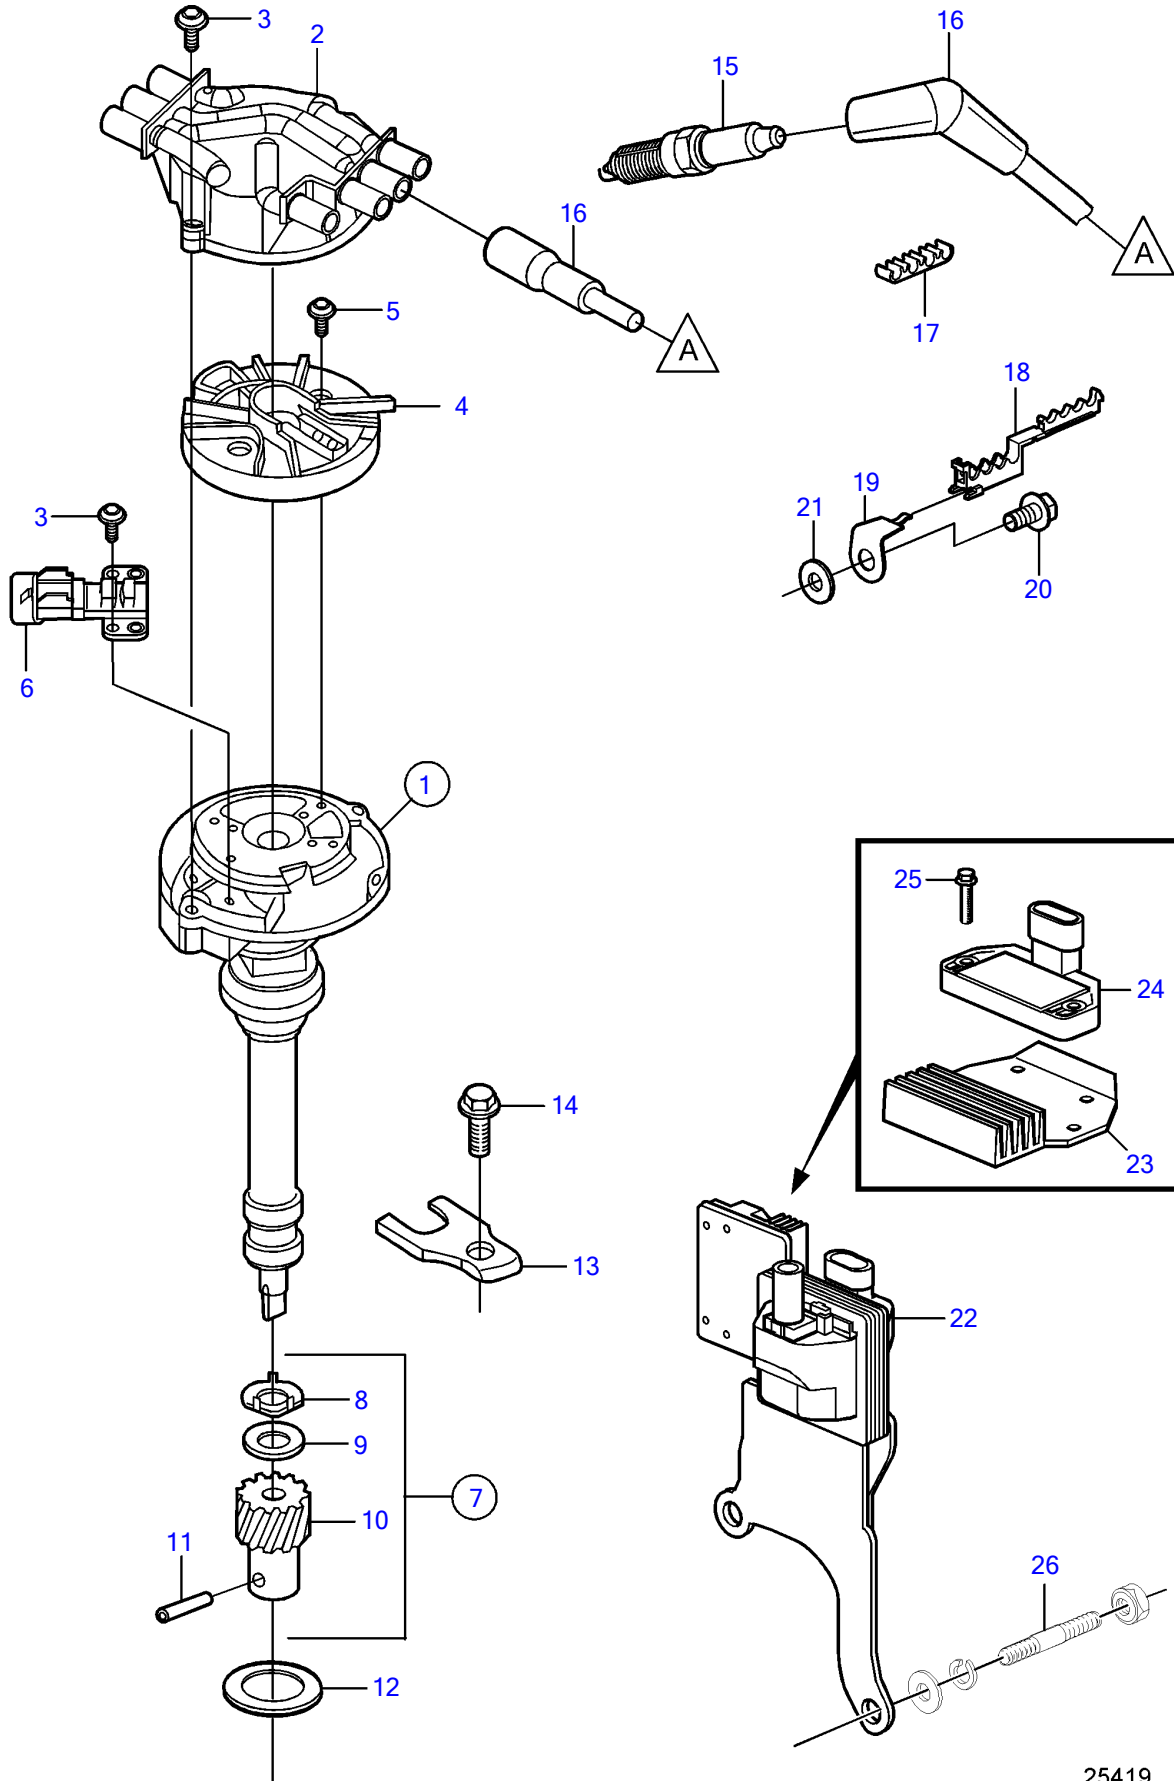

V6-200-A, V6-225-A

V6-200-A, V6-225-A

REF	PART NO.	QTY	DESCRIPTION	NOTES
1	40005334	1	Distributor	
2	3859019	1	• Distributor cap	
3	3858976	4	• Bolt	
4	3858977	1	• Rotor	
5	3858978	2	• Bolt	
6	3863130	1	• Sensor, camshaft position	
7	3858980	1	• Kit	
8		1	• • Washer	Not sold separately
9		1	• • Washer	Not sold separately
10		1	• • Gear	Not sold separately
11		1	• • Pin	Not sold separately
12	3852109	1	Gasket	
13	3852108	1	Clamp	
14	3861978	1	Screw	
15	21513423	1	Spark plug kit	6 pack
	21467473	1	Kit	24 pack
16	3888327	1	Ignition cable kit	
17	(3852491)	2	Retainer	Obsolete part
18	3852619	2	Retainer	
19	3856052	2	Bracket	
20	(3853557)	2	Flange screw	Obsolete part
21	980933	1	Washer	Starboard
22	21436799	1	Ignition coil	
23	3858985	1	• Cooling plate	
24	3858984	1	• Module	
25	3858986	2	• Bolt	
26		2	Stud	See page with flywheel and flywheel housing.