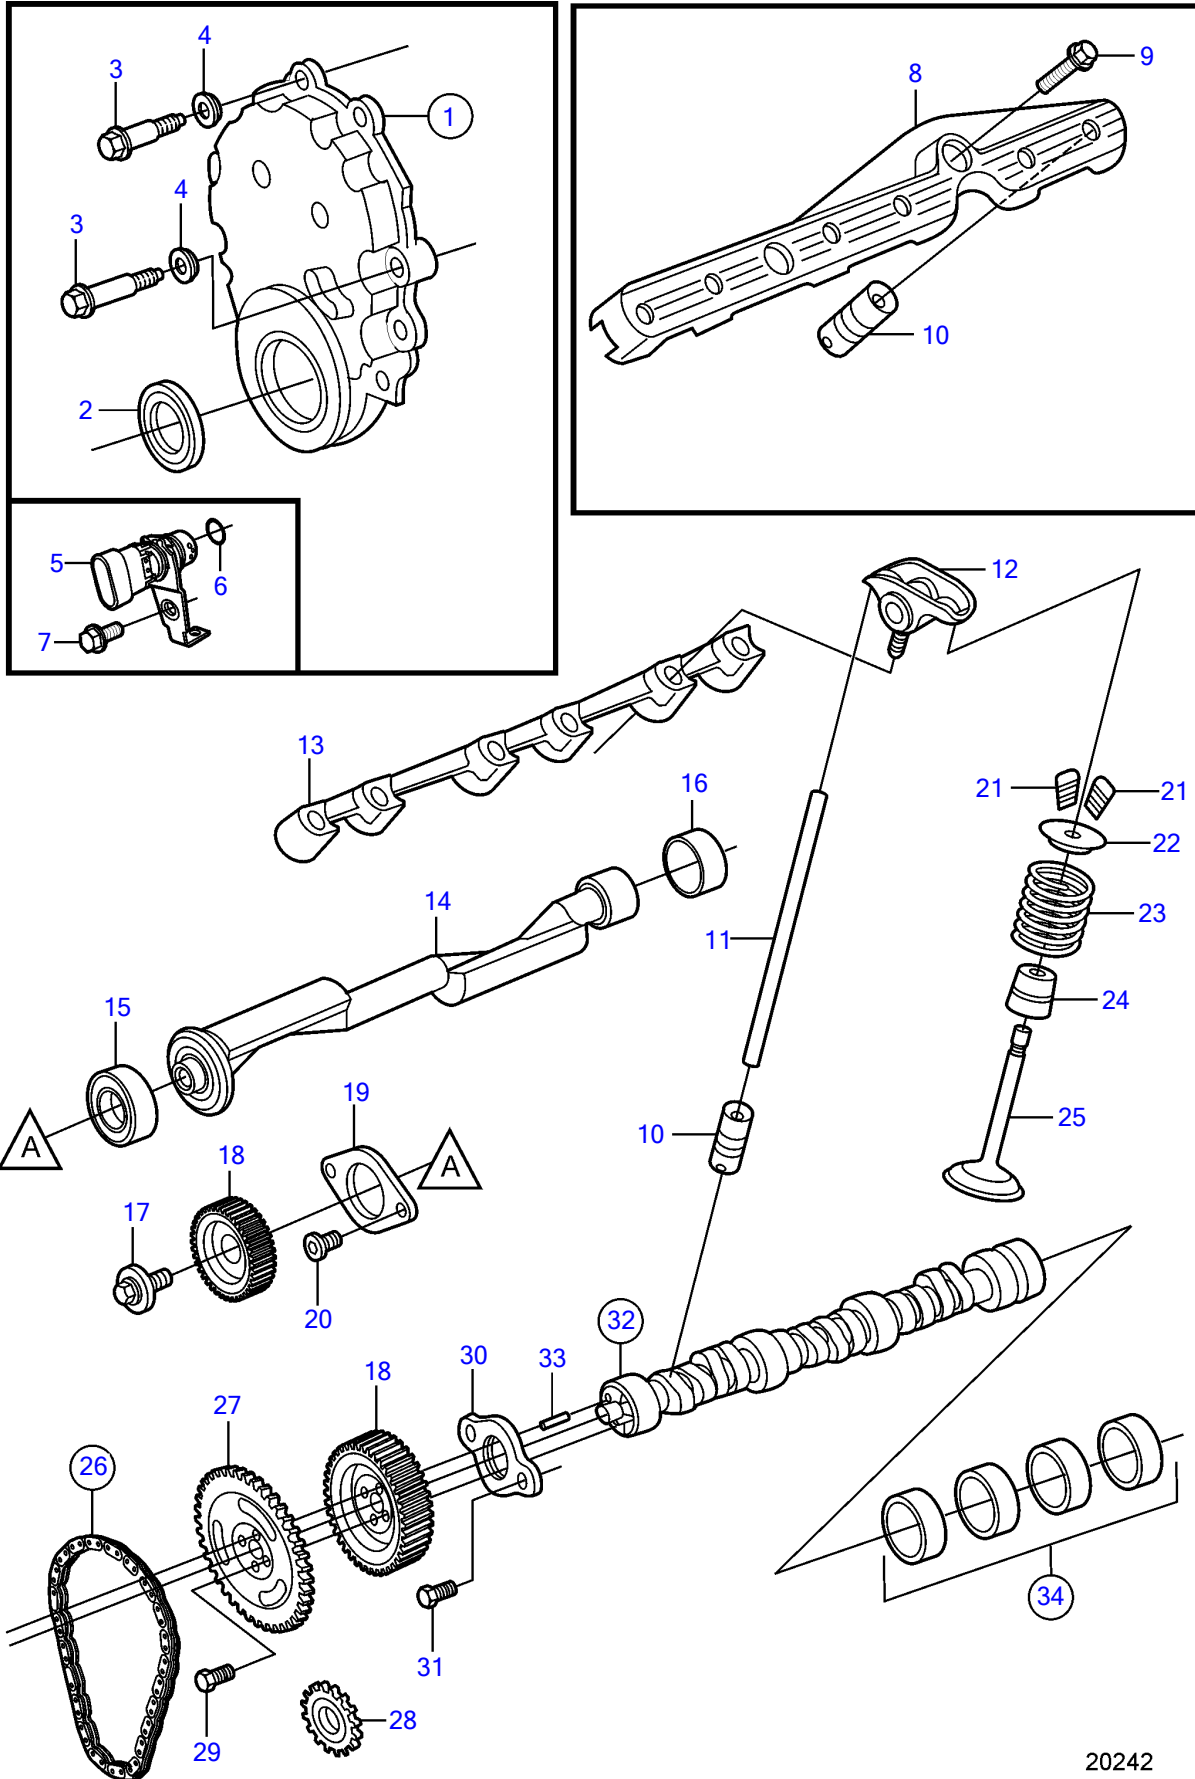

V6-200-A, V6-225-A

V6-200-A, V6-225-A

REF	PART NO.	QTY	DESCRIPTION	NOTES
1	21180065	1	Cover	
	21124841	1	• Gasket	
2	3862262	1	• Sealing	
3	(3855736)	2	• Screw	Obsolete part
	3855737	6	• Screw	
4	3855739	8	• Grommet	
5	21124849	1	Sensor, crankshaft position	
6	3859009	1	• O-ring	
7	3858983	1	Bolt	
8	3855825	2	Guide	
9	3855817	4	Bolt	
10	3855811	12	Valve tappet	
11	3856118	12	Push rod	
12	3861873	12	Rocker arm	
		12	• Bolt	Not sold separately
13	3861874	2	Support	
14	3857715	1	Shaft, balance	
15	3850519	1	Bearing	
16	3854315	1	Bearing	
17	3854320	1	Bolt	
18	3854314	1	Gear	Set
19	3854317	1	Retainer	
20	3853172	2	Screw	
21	3855823	24	Valve cotter	
22	3855816	12	Valve cap	
23	3855815	12	Valve spring	
24	3855814	6	Valve stem seal	Intake
	3862362	6	Valve stem seal	Exhaust
25	3855810	6	Valve, intake	Standard
	3855808	6	Valve, exhaust	Standard
26	21185300	1	Sprocket, timing chain	
27		1	Gear, camshaft	Not sold separately
28		1	Gear, crankshaft	Not sold separately
29	(3854330)	3	Bolt	Obsolete part
30	3854329	1	Retainer	
31	3854323	2	Bolt	
32	3854328	1	Camshaft	
33	(3857717)	1	• Pin	Obsolete part
34	(3856778)	1	Bearing	Obsolete part