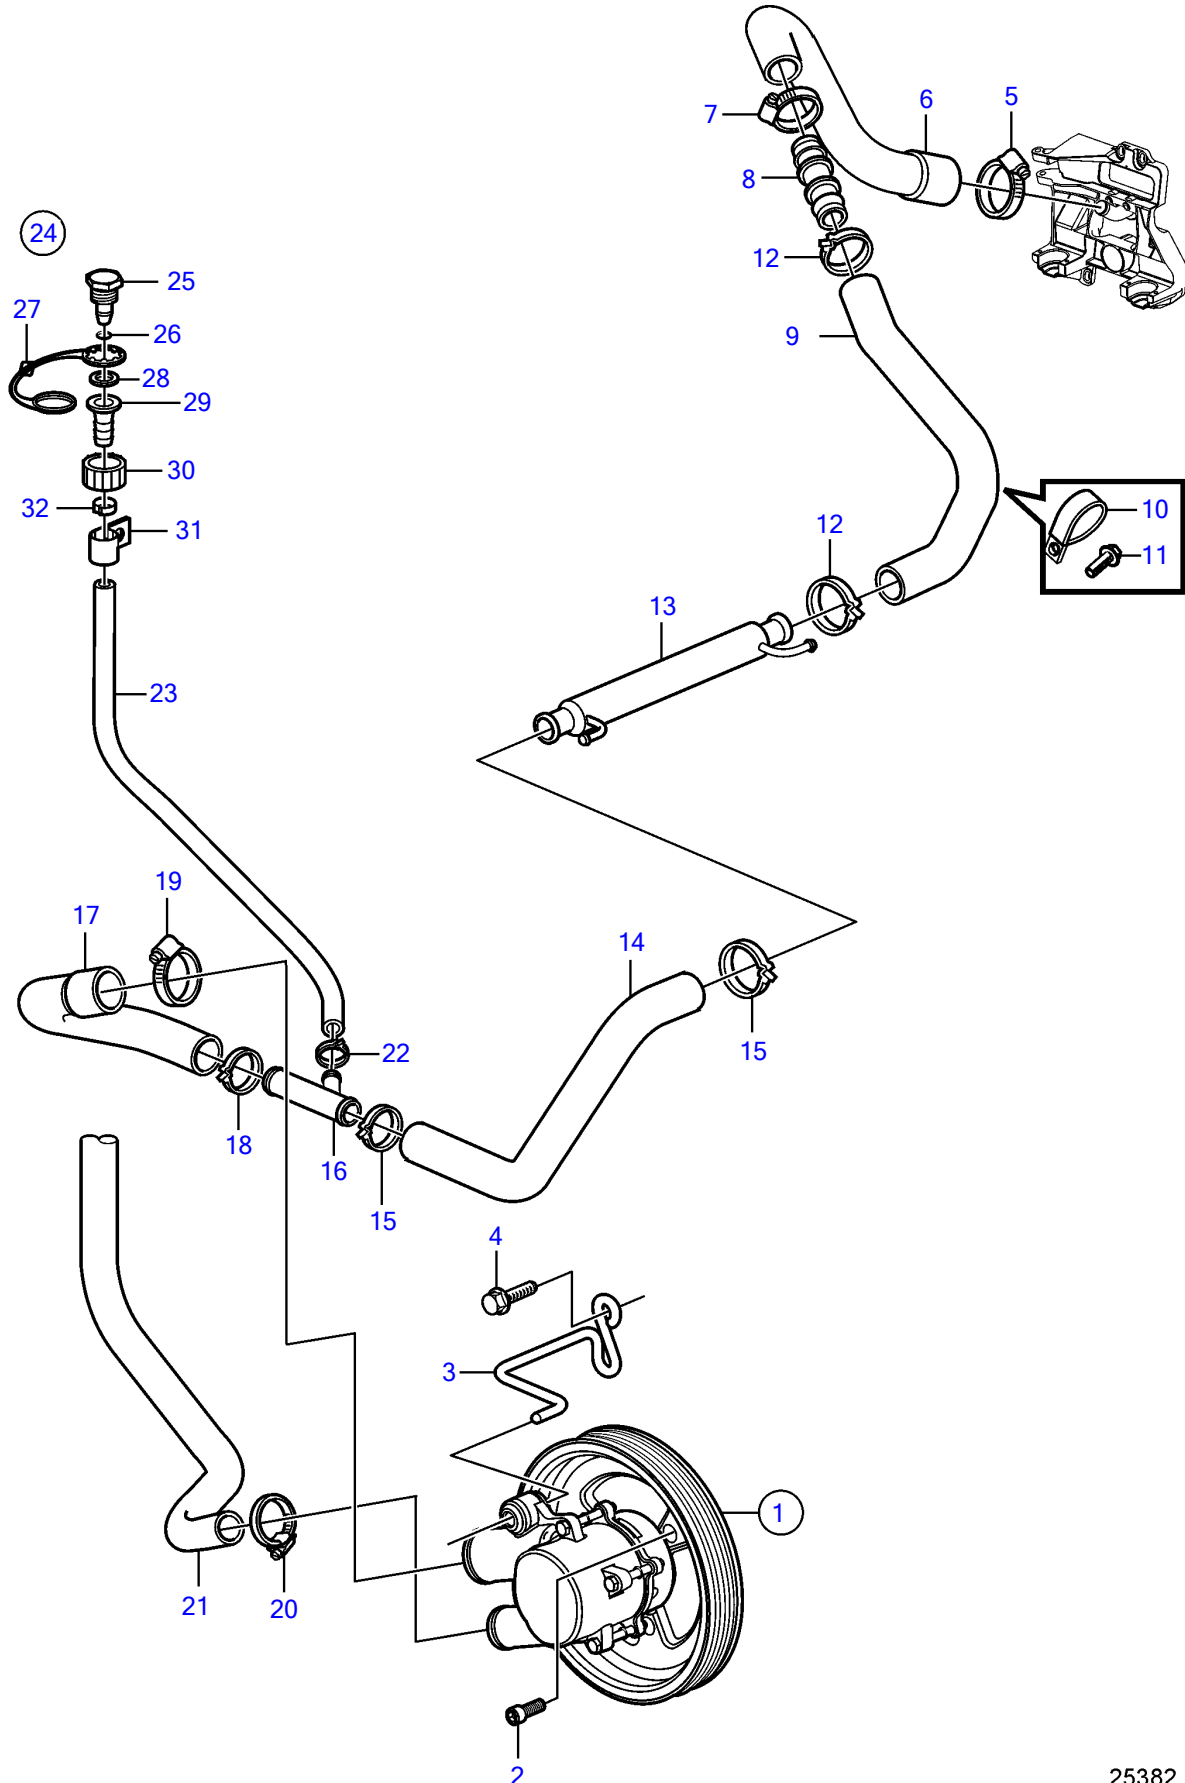

V6-200-A, V6-225-A

V6-200-A, V6-225-A

REF	PART NO.	QTY	DESCRIPTION	NOTES
1	21212799	1	Pump	
2	3857939	3	Screw	
3	3595464	1	Bracket	
4	3860163	2	Flange screw	
5	3812302	1	Hose clamp	
6	21340837	1	Hose	
7	3863444	1	Hose clamp	
8	21429137	1	Connector	
9	21452584	1	Hose	
10	3853312	2	Clamp	replaced by next part number
	(21619466)	2	Attaching clamp	Obsolete part
11	(3853557)	2	Flange screw	Obsolete part, 3/8" - 16 unc, L=0.75" (19mm)
12	982645	3	Clamp	
13	21399019	1	Hydraulic oil cooler	
14	21340840	1	Hose	
15	982645	2	Clamp	
16	3862699	1	T-pipe	
17	21429134	1	Hose	
18	3863440	1	Hose clamp	
19		1	Hose clamp	
20	3852602	1	Hose clamp	
21	3817817	1	Hose, therm. housing	For seawater cooled engine
22	978173	1	Hose clamp	
23	3862901	1	Hose	
24	3807440	1	Connector	
25		1	• Cap	Not sold separately
26	942978	1	• O-ring	
27	3862082	1	• Retainer	
28	3807664	1	• Washer	
29		1	• Connector	Not sold separately
30		1	• Connector	Not sold separately
31	3862891	1	Attaching clamp	
32	978174	1	Hose clamp	