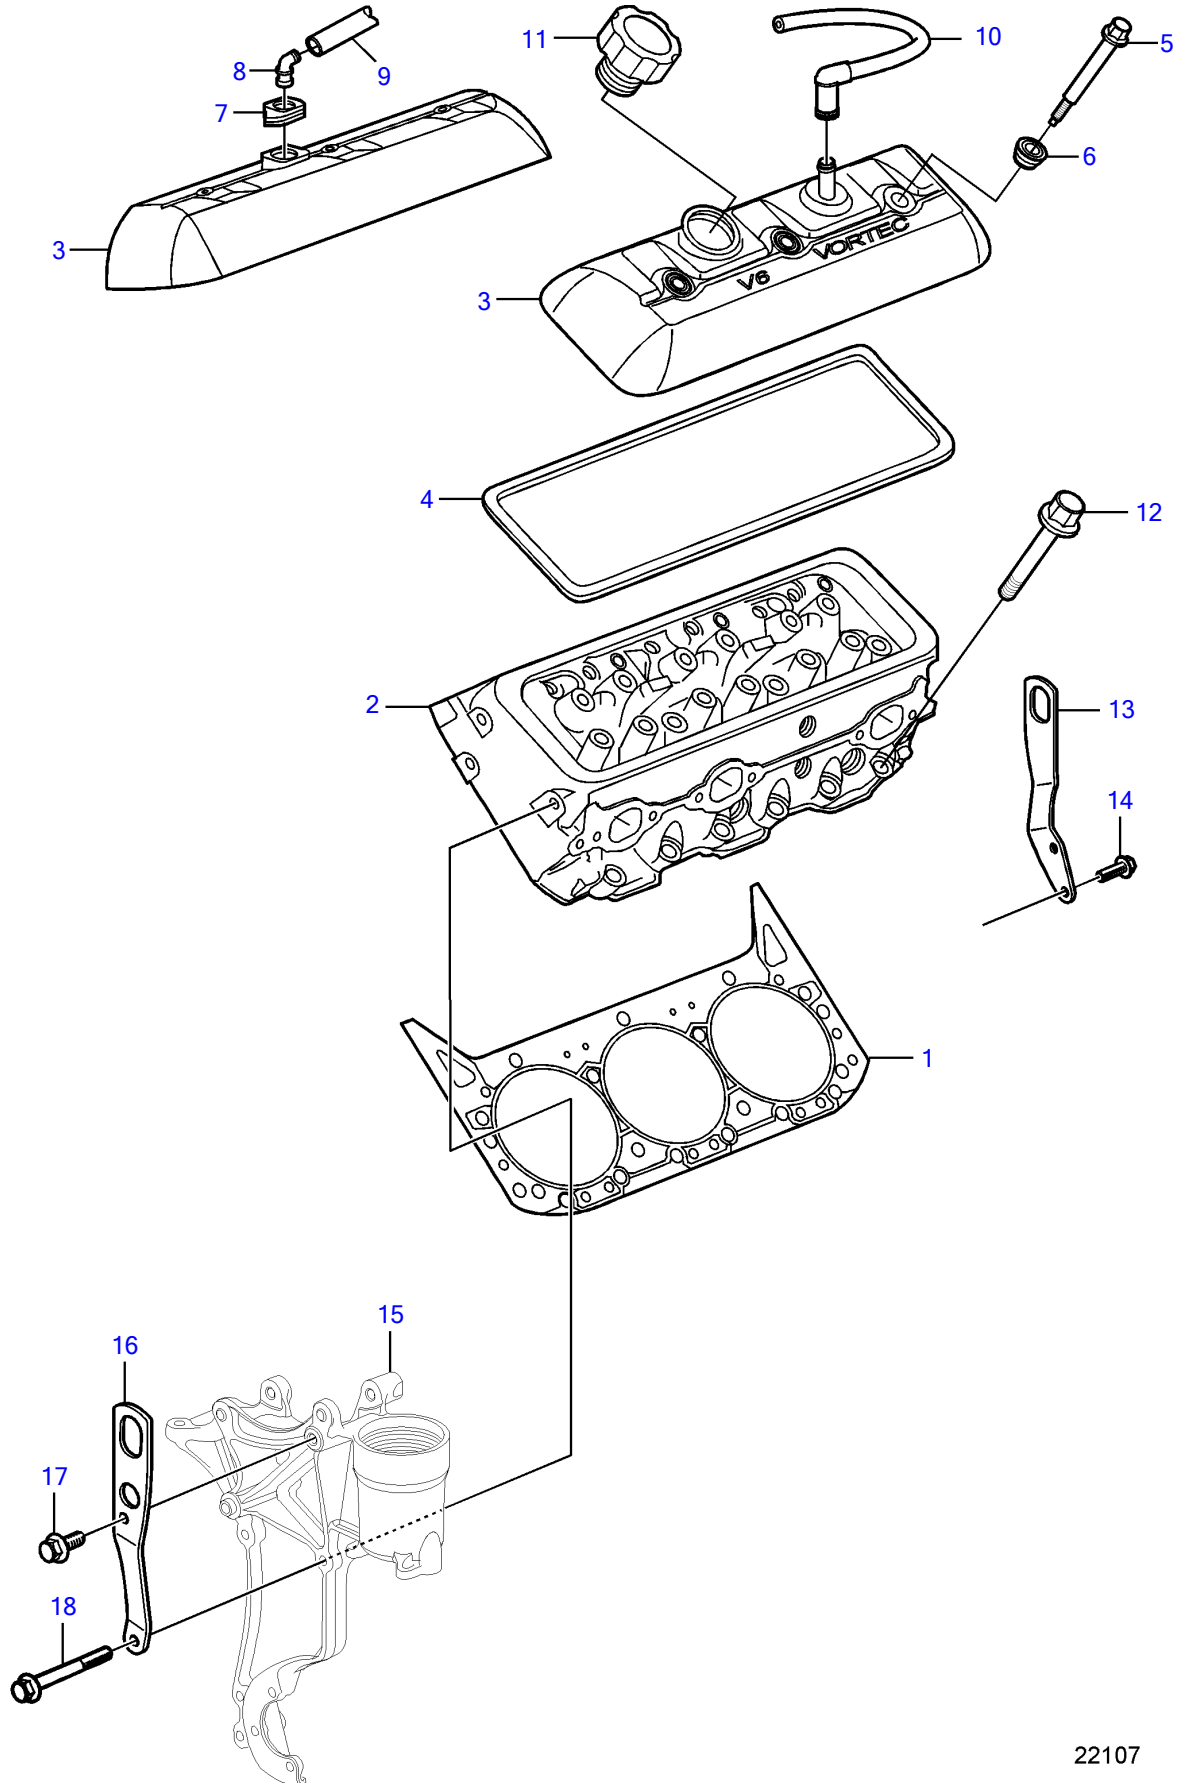

V6-225-E-A

22107

V6-225-E-A

REF	PART NO.	QTY	DESCRIPTION	NOTES
1	3854299	2	Cylinder head gasket	
2	3861911	2	Cylinder head	
3	3842875	1	Valve cover	Port
	3854948	1	Valve cover	Starboard
4	3854942	2	• Gasket	
5	3854946	6	• Bolt	
6	3855020	6	• Grommet	
7	3854947	1	Grommet	
8	3852104	1	Elbow	
9	3862744	1	Hose	To flame arrestor
10	3809328	1	Hose	
11	3854944	1	Oil filler cap	
12	3856122	10	Bolt	L=3 51/64" (96mm)
	3856123	4	Bolt	L=3 1/16" (78mm)
	3856124	10	Bolt	L=1.62" (41mm)
13	21338270	1	Lifting eye	Starboard, Rear
14	(3853557)	2	Flange screw	Obsolete part, 3/8" - 16 unc, L=0.75" (19mm)
15	21573817	1	Bracket	
16	21338268	1	Lifting eye	
17	(3853557)	1	Flange screw	Obsolete part, 3/8" - 16 unc, L=0.75" (19mm)
18	3853392	1	Flange screw	

47702827-21-36276

25412

Upd:2014-11-10

V6-225-E-A

**VOLVO**  
**PENTA**