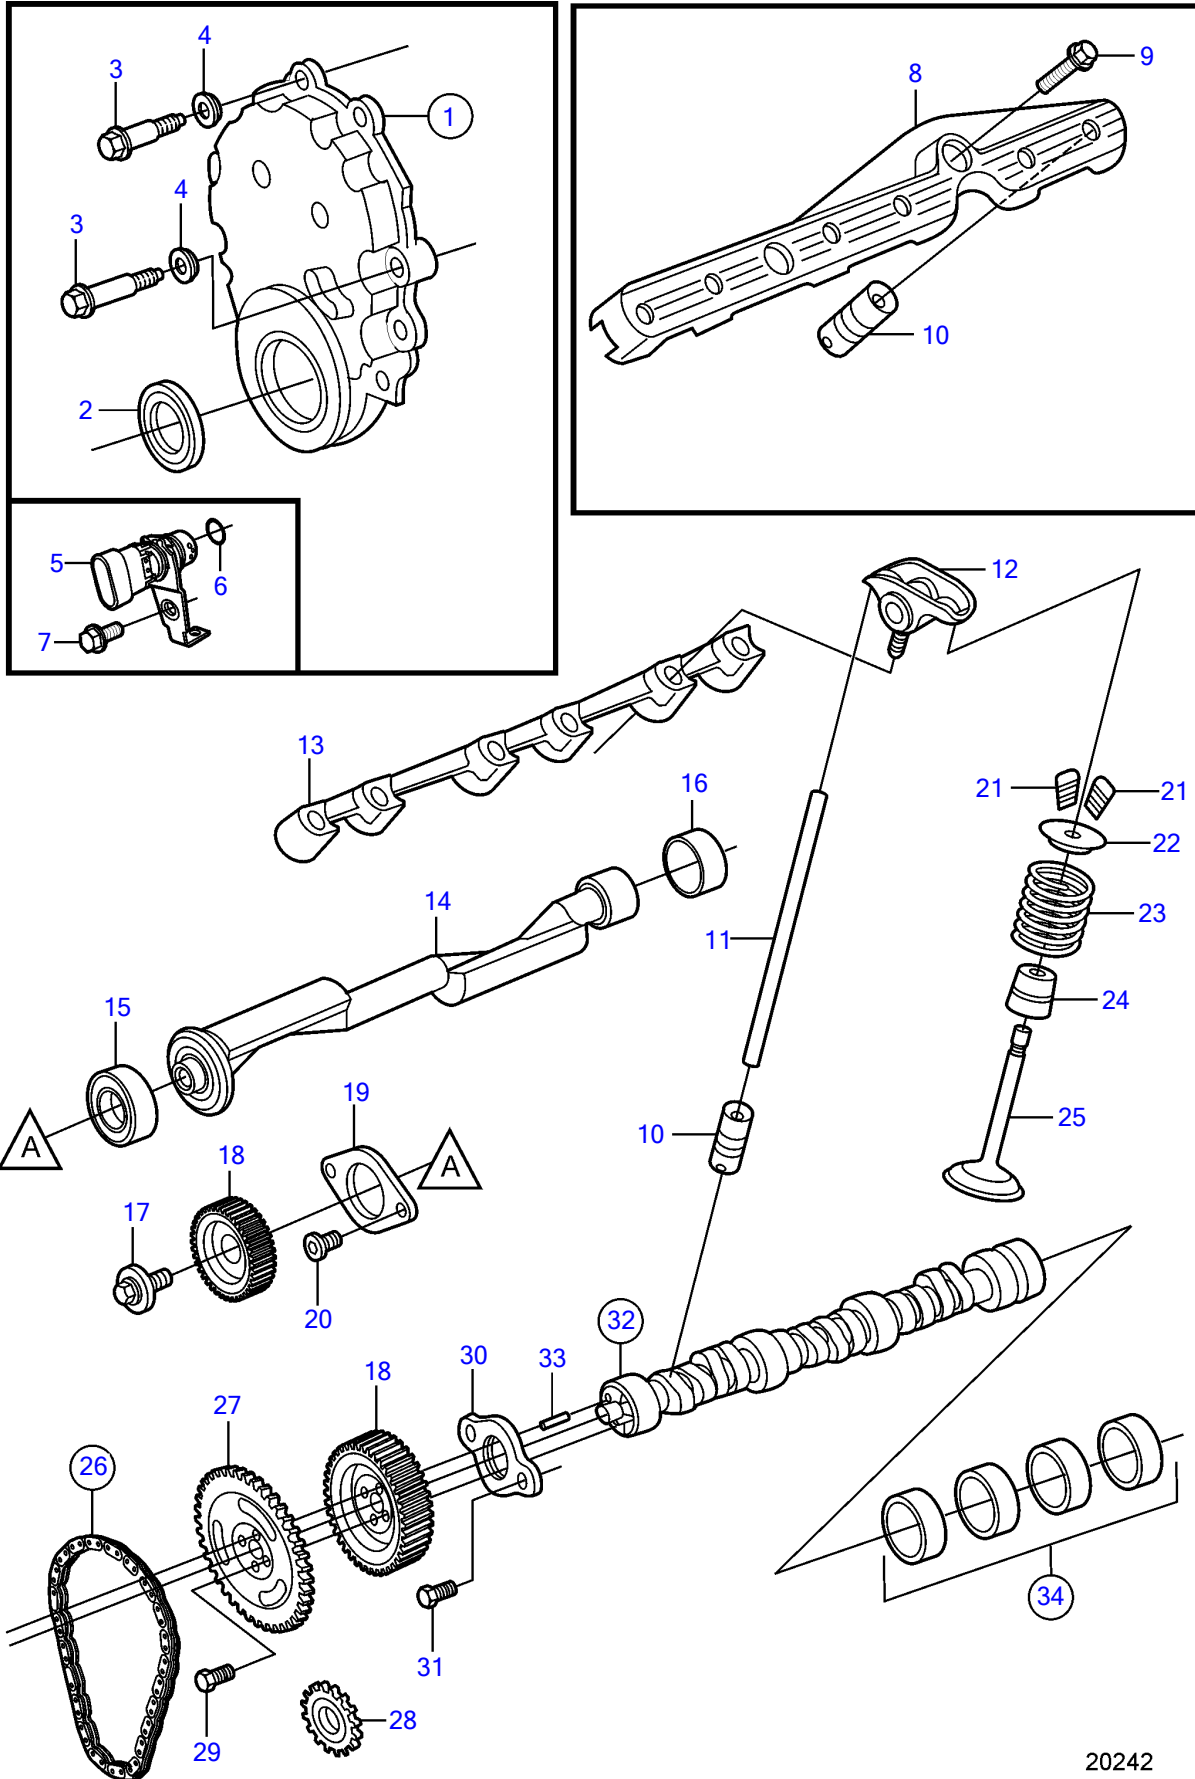

V6-225-E-A

V6-225-E-A

REF	PART NO.	QTY	DESCRIPTION	NOTES
1	21180065	1	Cover	
	21124841	1	• Gasket	
2	3862262	1	• Sealing	
3	(3855736)	2	• Screw	Obsolete part
	3855737	6	• Screw	
4	3855739	8	• Grommet	
5	21124849	1	Sensor, crankshaft position	
6	3859009	1	• O-ring	
7	3858983	1	Bolt	
8	3855825	2	Guide	
9	3855817	4	Bolt	
10	3855811	12	Valve tappet	
11	3856118	12	Push rod	
12	3861873	12	Rocker arm	
		12	• Bolt	Not sold separately
13	3861874	2	Support	
14	3857715	1	Shaft, balance	
15	3850519	1	Bearing	
16	3854315	1	Bearing	
17	3854320	1	Bolt	
18	3854314	1	Gear	Set
19	3854317	1	Retainer	
20	3853172	2	Screw	
21	3855823	24	Valve cotter	
22	3855816	12	Valve cap	
23	3855815	12	Valve spring	
24	3855814	6	Valve stem seal	Intake
	3862362	6	Valve stem seal	Exhaust
25	3855810	6	Valve, intake	Standard
	3855808	6	Valve, exhaust	Standard
26	21185300	1	Sprocket, timing chain	
27		1	Gear, camshaft	Not sold separately
28		1	Gear, crankshaft	Not sold separately
29	(3854330)	3	Bolt	Obsolete part
30	3854329	1	Retainer	
31	3854323	2	Bolt	
32	3854328	1	Camshaft	
33	(3857717)	1	• Pin	Obsolete part
34	(3856778)	1	Bearing	Obsolete part