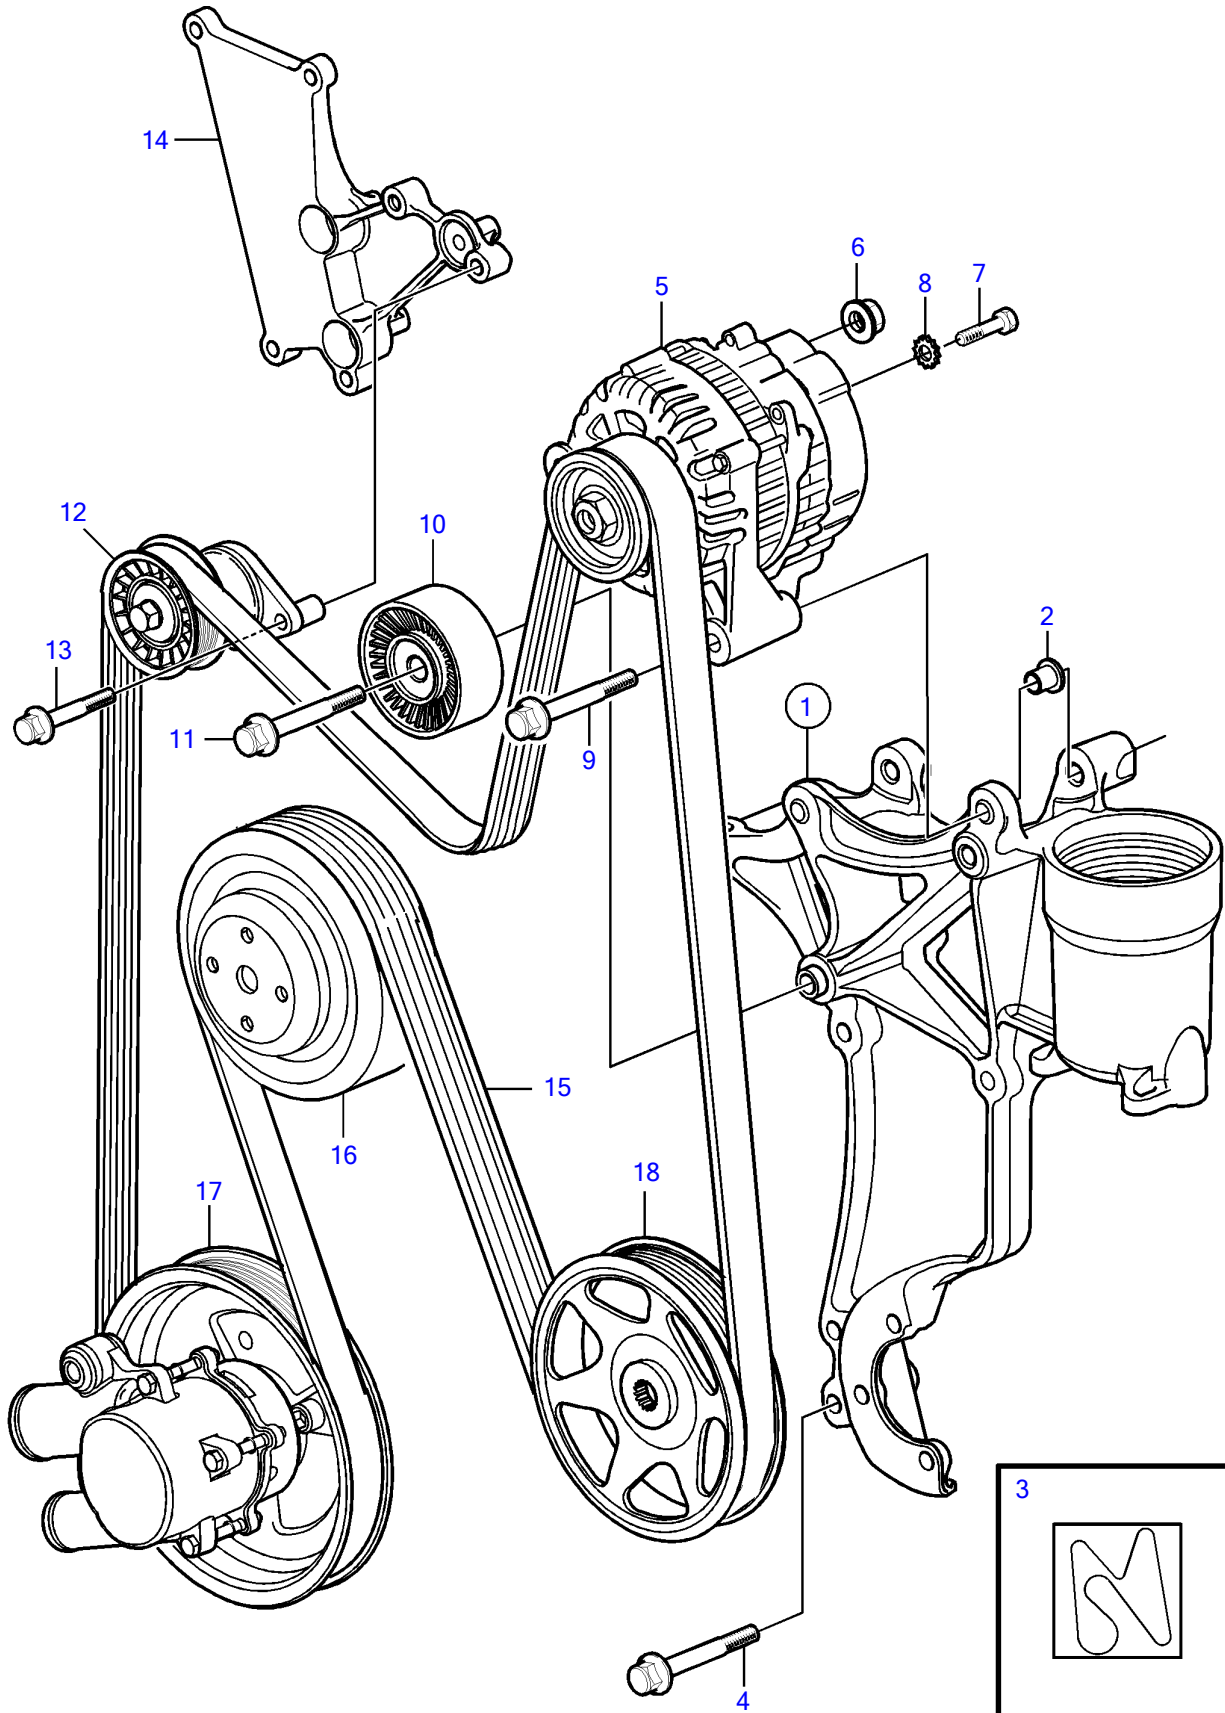

V6-225-E-A

V6-225-E-A

REF	PART NO.	QTY	DESCRIPTION	NOTES
1	21573817	1	Bracket	
2	3863175	2	• Bushing	
3	3863274	1	Decal	
4	3853392	4	Flange screw	
5	3884950	1	Alternator	
6	945408	1	Flange nut	
7	3852208	1	Screw	
8	3852520	1	Washer	
9	3860169	2	Flange screw	
10	21585053	1	Idler pulley	
11	21425128		Flange screw	
12	3885250	1	Belt tensioner	
13	22063732	2	Flange screw	
14	21358873	1	Bracket	See "Fuel system" page
15	21399021	1	Belt	
16		1	Pulley, circulation pump	
17		1	Sea water pump	
18		1	Pulley, power steering pump	