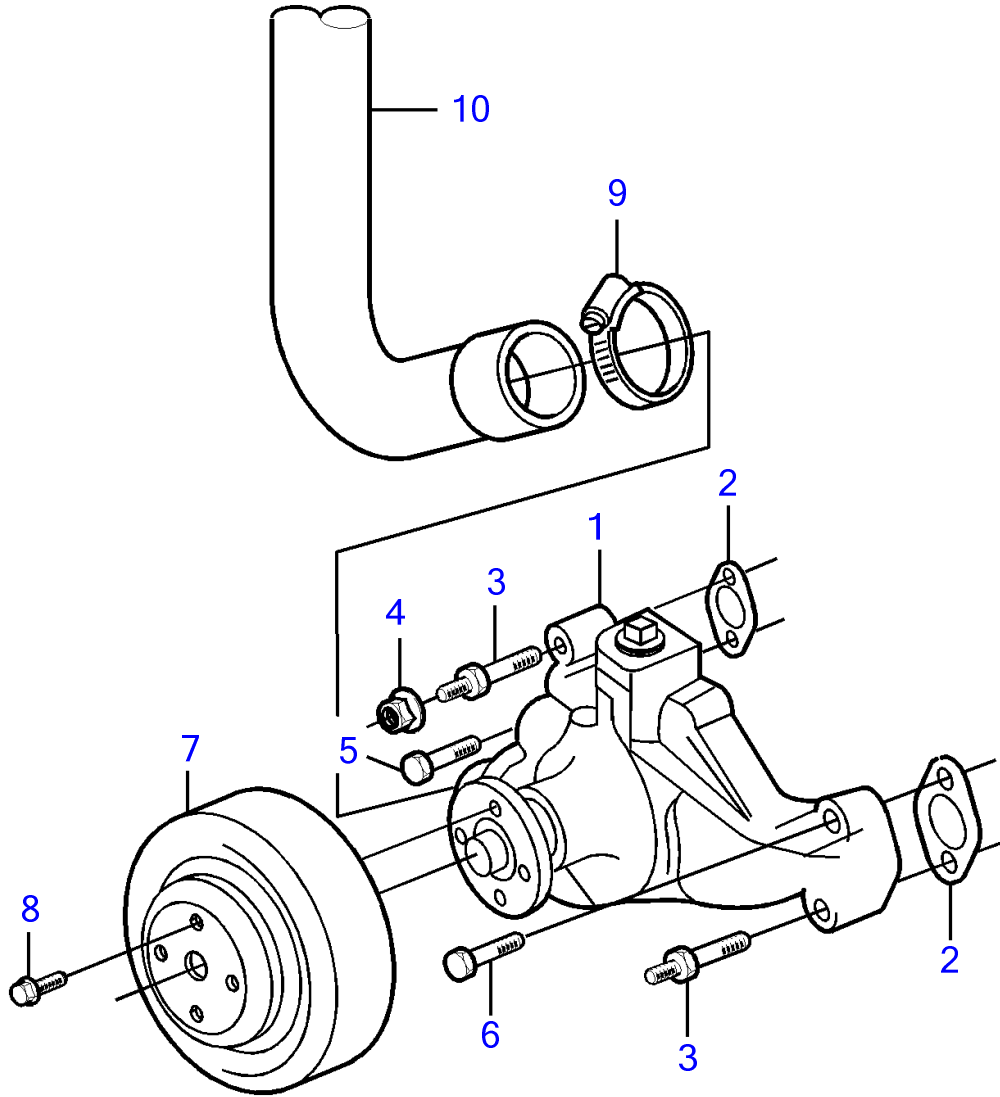

V6-225-E-A

V6-225-E-A

REF	PART NO.	QTY	DESCRIPTION	NOTES
1	21124846	1	Pump	
2	3852477	2	Gasket	
3	3856147	2	Stud	
4	3853403	1	Nut retainer	
5	(3856137)	1	Bolt	Obsolete part
6	3856136	1	Bolt	
7	3860083	1	Pulley	
8	3863054	4	Flange screw	
9	3863438	1	Hose clamp	
10		1	Hose	Thermostat housing or heat exchanger