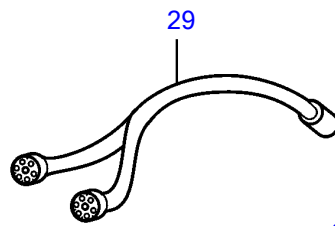

SX-M, SX-MLT, SX-MDA, SX-MDB, SX-MHP, SX-MACLT, SX-MAC

SX-M, SX-MLT, SX-MDA, SX-MDB, SX-MHP, SX-MACLT, SX-MAC

REF	PART NO.	QTY	DESCRIPTION	NOTES
1	3858069	1	Pump, trim	Replaced by 3860879
2	3858071	1	• Engine	
3	3858072	1	• Connector	
4	3858073	1	• O-ring	
5	3858074	1	• Adapter	
6	3858075	1	• Pump	
7	3858076	1	• Filter	
8		1	• Oil reservoir	
9	3858079	1	• Cardboard tube	
10	3858078	1	• Sealing	
11	3858080	1	• Attachment kit	Attaching hardware
12	3850095	2	• Fitting	
13	3858775	2	• O-ring	
14	3858083	1	• Bracket	
15	971017	2	• Hexagon screw	
16	3857345	1	• Wiring harness	
17	8072808	1	• • Cover	
18	967545	1	• • Fuse	10 amp
19	8166029	1	• • Insulator	
	(3852254)	2	• • Terminal	Obsolete part
20	(3852210)	1	• • Bracket	Obsolete part
	(3852246)	4	• • Terminal	Obsolete part
	(3852247)	6	• • Terminal	Obsolete part
21	958210	1	• • Housing	
	(3852247)	2	• • Terminal	Obsolete part
22		1	• • Connector	part not sold
23	(3852250)	1	• • Terminal	Obsolete part
	3852251	1	• • Plug	
	(3852253)	2	• • Terminal	Obsolete part
24	3852537	1	• • O-ring	
25	3858809	2	• Relay	
26	3853825	2	Hydraulic hose	
27	3852165	4	O-ring	
28	3855709	1	Wiring harness, trim	5m
	3855708	1	Wiring harness, trim	7m
29	3855712	1	Wiring harness, trim	Y
30	3855710	1	Wiring harness, trim	3m
	3855711	1	Wiring harness, trim	5m