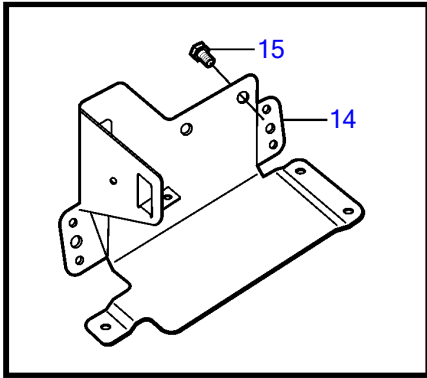

SX-M, SX-MLT, SX-MDA, SX-MDB, SX-MHP, SX-MACLT, SX-MAC

SX-M, SX-MLT, SX-MDA, SX-MDB, SX-MHP, SX-MACLT, SX-MAC

REF	PART NO.	QTY	DESCRIPTION	NOTES
1	3858069	1	Pump, trim	Replaced by 3860879
2	3858071	1	• Engine	
3	3858072	1	• Connector	
4	3858073	1	• O-ring	
5	3858074	1	• Adapter	
6	3858075	1	• Pump	
7	3858076	1	• Filter	
8		1	• Oil reservoir	
9	3858079	1	• Cardboard tube	
10	3858078	1	• Sealing	
11	3858080	1	• Attachment kit	Attaching hardware
12	3850095	2	• Fitting	
13	3858775	2	• O-ring	
14	3858083	1	• Bracket	
15	971017	2	• Hexagon screw	
16	3857345	1	• Wiring harness	
17	8072808	1	• • Cover	
18	967545	1	• • Fuse	10 amp
19	8166029	1	• • Insulator	
	(3852254)	2	• • Terminal	Obsolete part
20	(3852210)	1	• • Bracket	Obsolete part
	(3852246)	4	• • Terminal	Obsolete part
	(3852247)	6	• • Terminal	Obsolete part
21	958210	1	• • Housing	
	(3852247)	2	• • Terminal	Obsolete part
22		1	• • Connector	part not sold
23	(3852250)	1	• • Terminal	Obsolete part
	3852251	1	• • Plug	
	(3852253)	2	• • Terminal	Obsolete part
24	3852537	1	• • O-ring	
25	3858809	2	• Relay	
26	3853825	2	Hydraulic hose	
27	3852165	4	O-ring	
28	3855709	1	Wiring harness, trim	5m
	3855708	1	Wiring harness, trim	7m
29	3855712	1	Wiring harness, trim	Y
30	3855710	1	Wiring harness, trim	3m
	3855711	1	Wiring harness, trim	5m