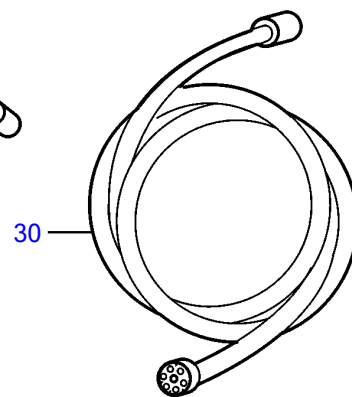

SX-M, SX-MLT, SX-MDA, SX-MDB, SX-MHP, SX-MACLT, SX-MAC

SX-M, SX-MLT, SX-MDA, SX-MDB, SX-MHP, SX-MACLT, SX-MAC

REF	PART NO.	QTY	DESCRIPTION	NOTES
1	3858069	1	Pump, trim	Replaced by 3860879
2	3858071	1	• Engine	
3	3858072	1	• Connector	
4	3858073	1	• O-ring	
5	3858074	1	• Adapter	
6	3858075	1	• Pump	
7	3858076	1	• Filter	
8		1	• Oil reservoir	
9	3858079	1	• Cardboard tube	
10	3858078	1	• Sealing	
11	3858080	1	• Attachment kit	Attaching hardware
12	3850095	2	• Fitting	
13	3858775	2	• O-ring	
14	3858083	1	• Bracket	
15	971017	2	• Hexagon screw	
16	3857345	1	• Wiring harness	
17	8072808	1	• • Cover	
18	967545	1	• • Fuse	10 amp
19	8166029	1	• • Insulator	
	(3852254)	2	• • Terminal	Obsolete part
20	(3852210)	1	• • Bracket	Obsolete part
	(3852246)	4	• • Terminal	Obsolete part
	(3852247)	6	• • Terminal	Obsolete part
21	958210	1	• • Housing	
	(3852247)	2	• • Terminal	Obsolete part
22		1	• • Connector	part not sold
23	(3852250)	1	• • Terminal	Obsolete part
	3852251	1	• • Plug	
	(3852253)	2	• • Terminal	Obsolete part
24	3852537	1	• • O-ring	
25	3858809	2	• Relay	
26	3853825	2	Hydraulic hose	
27	3852165	4	O-ring	
28	3855709	1	Wiring harness, trim	5m
	3855708	1	Wiring harness, trim	7m
29	3855712	1	Wiring harness, trim	Y
30	3855710	1	Wiring harness, trim	3m
	3855711	1	Wiring harness, trim	5m