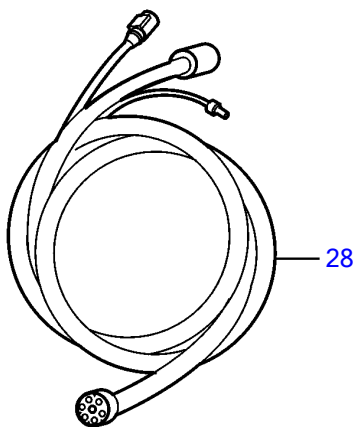

SX-M, SX-MLT, SX-MDA, SX-MDB, SX-MHP, SX-MACLT, SX-MAC

SX-M, SX-MLT, SX-MDA, SX-MDB, SX-MHP, SX-MACLT, SX-MAC

REF	PART NO.	QTY	DESCRIPTION	NOTES
1	3858069	1	Pump, trim	Replaced by 3860879
2	3858071	1	• Engine	
3	3858072	1	• Connector	
4	3858073	1	• O-ring	
5	3858074	1	• Adapter	
6	3858075	1	• Pump	
7	3858076	1	• Filter	
8		1	• Oil reservoir	
9	3858079	1	• Cardboard tube	
10	3858078	1	• Sealing	
11	3858080	1	• Attachment kit	Attaching hardware
12	3850095	2	• Fitting	
13	3858775	2	• O-ring	
14	3858083	1	• Bracket	
15	971017	2	• Hexagon screw	
16	3857345	1	• Wiring harness	
17	8072808	1	• • Cover	
18	967545	1	• • Fuse	10 amp
19	8166029	1	• • Insulator	
	(3852254)	2	• • Terminal	Obsolete part
20	(3852210)	1	• • Bracket	Obsolete part
	(3852246)	4	• • Terminal	Obsolete part
	(3852247)	6	• • Terminal	Obsolete part
21	958210	1	• • Housing	
	(3852247)	2	• • Terminal	Obsolete part
22		1	• • Connector	part not sold
23	(3852250)	1	• • Terminal	Obsolete part
	3852251	1	• • Plug	
	(3852253)	2	• • Terminal	Obsolete part
24	3852537	1	• • O-ring	
25	3858809	2	• Relay	
26	3853825	2	Hydraulic hose	
27	3852165	4	O-ring	
28	3855709	1	Wiring harness, trim	5m
	3855708	1	Wiring harness, trim	7m
29	3855712	1	Wiring harness, trim	Y
30	3855710	1	Wiring harness, trim	3m
	3855711	1	Wiring harness, trim	5m