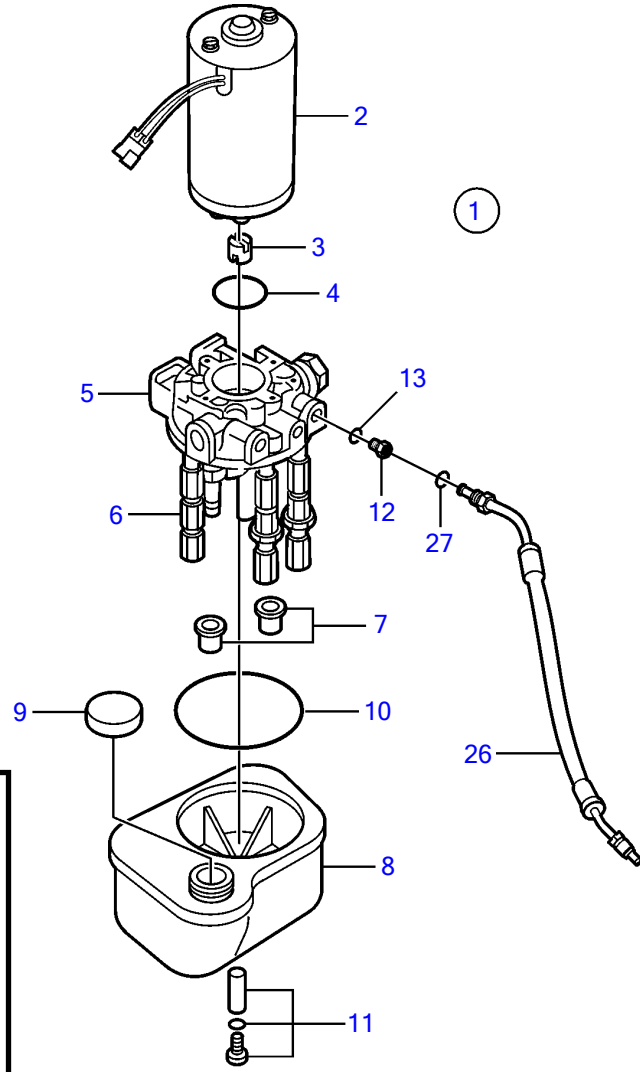

SX-M, SX-MLT, SX-MDA, SX-MDB, SX-MHP, SX-MACLT, SX-MAC

SX-M, SX-MLT, SX-MDA, SX-MDB, SX-MHP, SX-MACLT, SX-MAC

REF	PART NO.	QTY	DESCRIPTION	NOTES
1	3858069	1	Pump, trim	Replaced by 3860879
2	3858071	1	• Engine	
3	3858072	1	• Connector	
4	3858073	1	• O-ring	
5	3858074	1	• Adapter	
6	3858075	1	• Pump	
7	3858076	1	• Filter	
8		1	• Oil reservoir	
9	3858079	1	• Cardboard tube	
10	3858078	1	• Sealing	
11	3858080	1	• Attachment kit	Attaching hardware
12	3850095	2	• Fitting	
13	3858775	2	• O-ring	
14	3858083	1	• Bracket	
15	971017	2	• Hexagon screw	
16	3857345	1	• Wiring harness	
17	8072808	1	• • Cover	
18	967545	1	• • Fuse	10 amp
19	8166029	1	• • Insulator	
	(3852254)	2	• • Terminal	Obsolete part
20	(3852210)	1	• • Bracket	Obsolete part
	(3852246)	4	• • Terminal	Obsolete part
	(3852247)	6	• • Terminal	Obsolete part
21	958210	1	• • Housing	
	(3852247)	2	• • Terminal	Obsolete part
22		1	• • Connector	part not sold
23	(3852250)	1	• • Terminal	Obsolete part
	3852251	1	• • Plug	
	(3852253)	2	• • Terminal	Obsolete part
24	3852537	1	• • O-ring	
25	3858809	2	• Relay	
26	3853825	2	Hydraulic hose	
27	3852165	4	O-ring	
28	3855709	1	Wiring harness, trim	5m
	3855708	1	Wiring harness, trim	7m
29	3855712	1	Wiring harness, trim	Y
30	3855710	1	Wiring harness, trim	3m
	3855711	1	Wiring harness, trim	5m