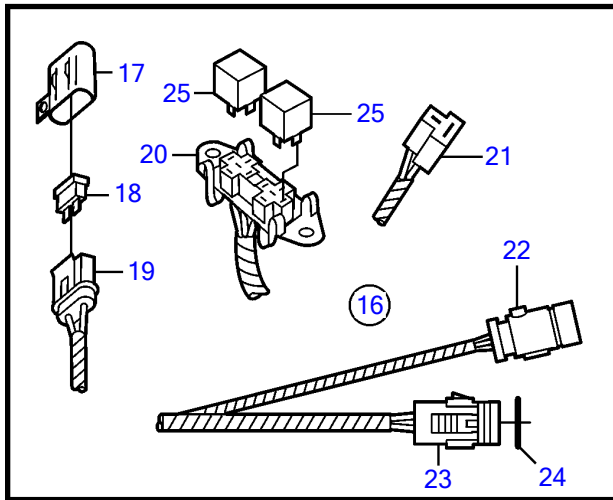

SX-M, SX-MLT, SX-MDA, SX-MDB, SX-MHP, SX-MACLT, SX-MAC

SX-M, SX-MLT, SX-MDA, SX-MDB, SX-MHP, SX-MACLT, SX-MAC

REF	PART NO.	QTY	DESCRIPTION	NOTES
1	3858069	1	Pump, trim	Replaced by 3860879
2	3858071	1	• Engine	
3	3858072	1	• Connector	
4	3858073	1	• O-ring	
5	3858074	1	• Adapter	
6	3858075	1	• Pump	
7	3858076	1	• Filter	
8		1	• Oil reservoir	
9	3858079	1	• Cardboard tube	
10	3858078	1	• Sealing	
11	3858080	1	• Attachment kit	Attaching hardware
12	3850095	2	• Fitting	
13	3858775	2	• O-ring	
14	3858083	1	• Bracket	
15	971017	2	• Hexagon screw	
16	3857345	1	• Wiring harness	
17	8072808	1	• • Cover	
18	967545	1	• • Fuse	10 amp
19	8166029	1	• • Insulator	
	(3852254)	2	• • Terminal	Obsolete part
20	(3852210)	1	• • Bracket	Obsolete part
	(3852246)	4	• • Terminal	Obsolete part
	(3852247)	6	• • Terminal	Obsolete part
21	958210	1	• • Housing	
	(3852247)	2	• • Terminal	Obsolete part
22		1	• • Connector	part not sold
23	(3852250)	1	• • Terminal	Obsolete part
	3852251	1	• • Plug	
	(3852253)	2	• • Terminal	Obsolete part
24	3852537	1	• • O-ring	
25	3858809	2	• Relay	
26	3853825	2	Hydraulic hose	
27	3852165	4	O-ring	
28	3855709	1	Wiring harness, trim	5m
	3855708	1	Wiring harness, trim	7m
29	3855712	1	Wiring harness, trim	Y
30	3855710	1	Wiring harness, trim	3m
	3855711	1	Wiring harness, trim	5m