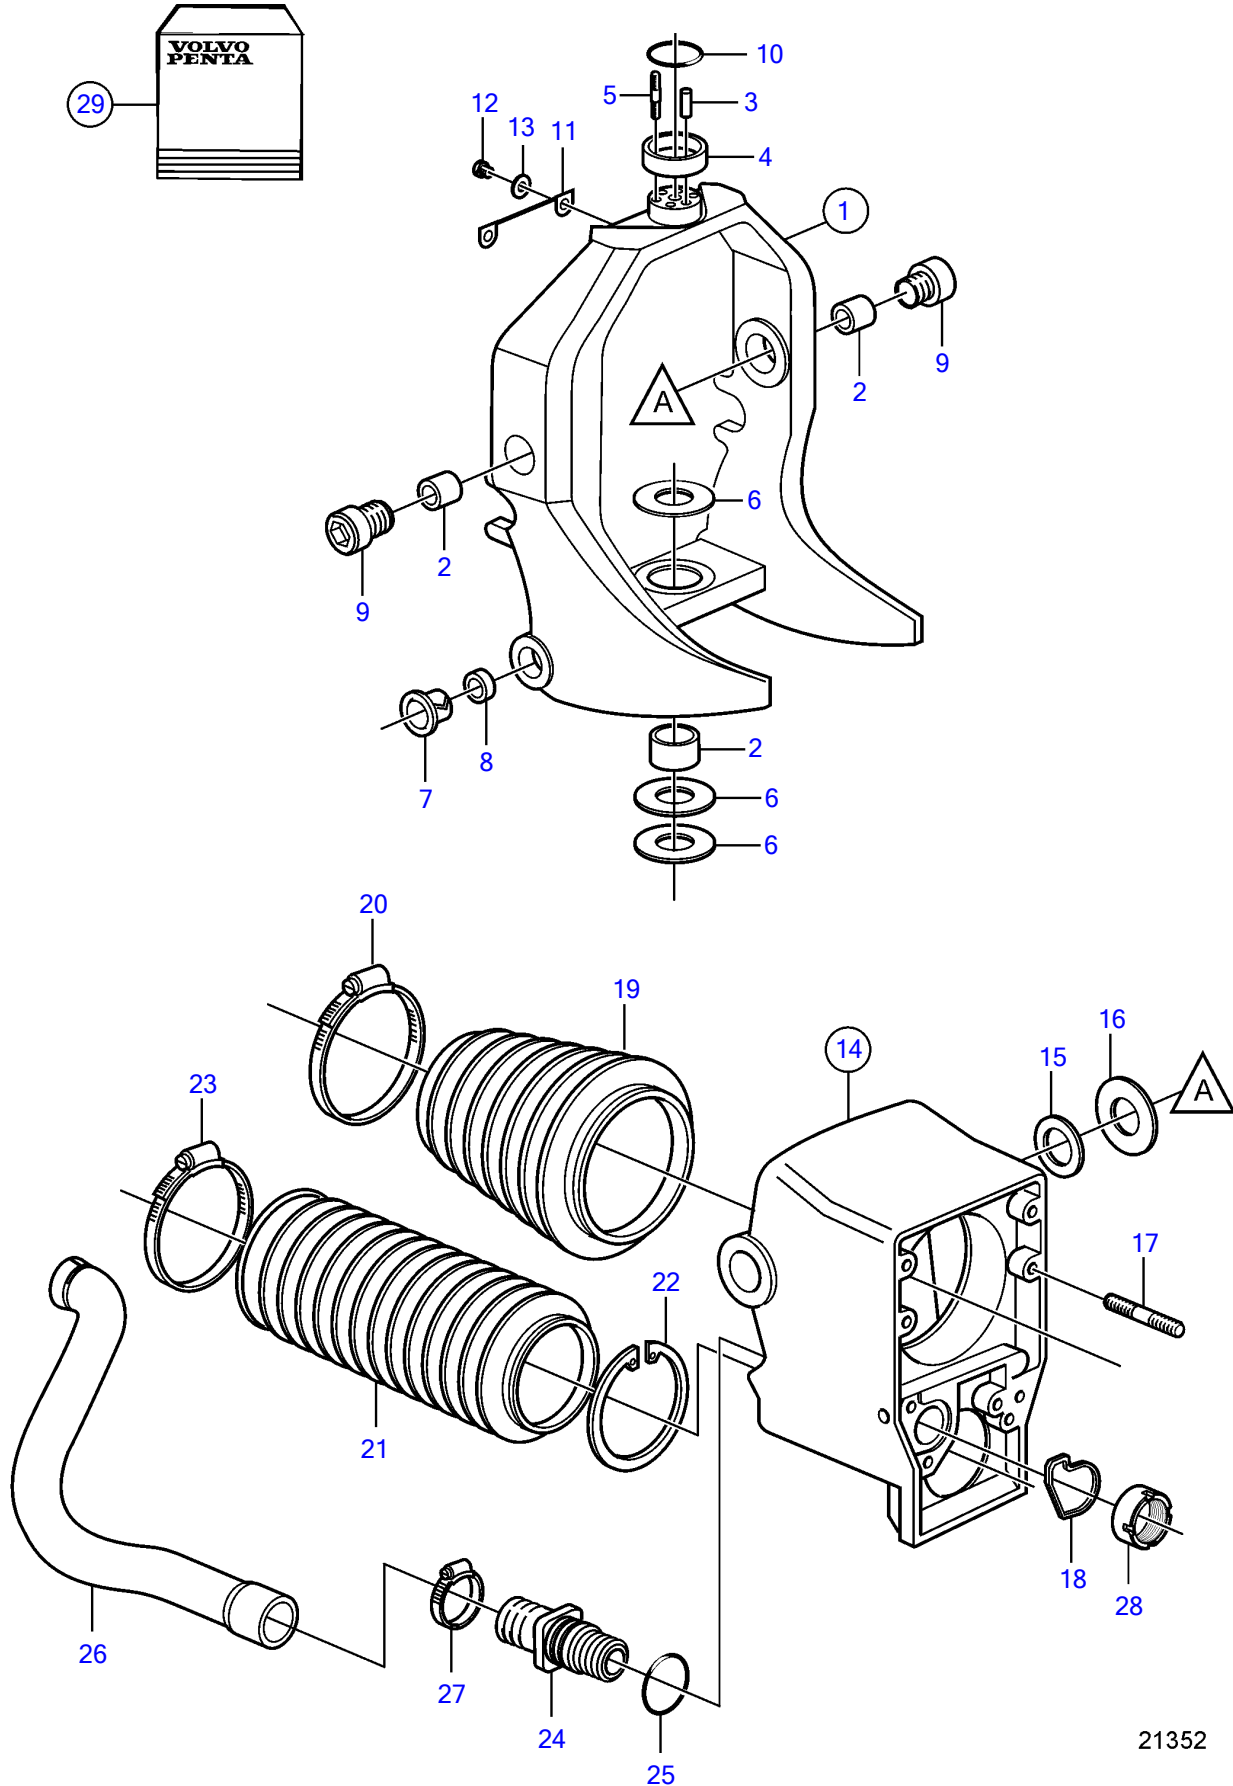

SX-M, SX-MACLT, SX-MDC

21352

## SX-M, SX-MACLT, SX-MDC

REF	PART NO.	QTY	DESCRIPTION	SEE SEC.	NOTES
1	3808365	1	Ring		
2	3808228	3	• Bearing bushing		
3	3852545	2	• Dowel		
4	3852571	1	• Sleeve		
5	3852588	4	• Stud		
6	3852557	3	Washer		
7	3853423	2	Bushing		
8	3853424	2	Grommet		
9	3852316	2	Screw		
10	3852044	1	O-ring		
11	3857347	1	Ground cable		
12	3852050	2	Screw		
13	3852193	2	Washer		
14	3807964	1	Housing		
15	3852697	2	• Washer		
16	3852558	2	• Washer		
17	3852551	6	• Stud		
18	3852560	1	• Sealing		
19	3841481	1	Bellows kit		replaced by next part number
	22197130	1	Bellows kit		
20	3852604	1	• Hose clamp		
	22274887	1	• Hose clamp		included in 22197130
21	3850426	1	Bellows		
			• Bulletin P-44-1-20	P-44-1-20-EN	Exhaust Bellows, problems with aftermarket parts
22	3852665	1	Retainer		
23	3852603	1	Hose clamp		
24	3807819	1	Nipple		1.25", 32mm
25	983513	1	O-ring		
26	3807890	1	Hose		
27	3852602	1	Hose clamp		
28	3807821	1	Nut		
29	3858631	1	Sealing kit		