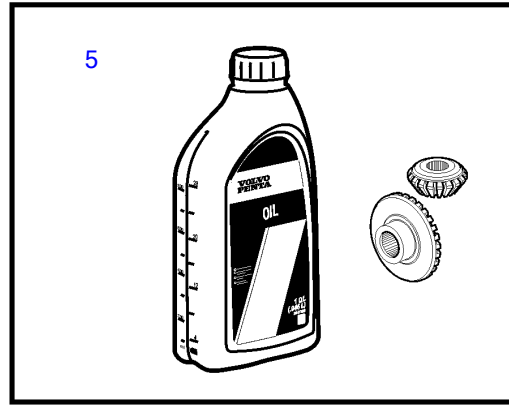

SX-MLT, SX-MDA, SX-MDB, SX-MHP, SX-MACLT, SX-MDC, SX-MBAC

25155

SX-MLT, SX-MDA, SX-MDB, SX-MHP, SX-MACLT, SX-MDC, SX-MBAC

REF	PART NO.	QTY	DESCRIPTION	SEE SEC.	NOTES
1	3586461	1	Anode, aluminum		
	3854130	1	Anode, zinc		
			• Bulletin P-44-1-1	P-44-1-1-EN	Anodes, SX AND DP-S
1	3855610	1	Magnesium anode, magnesium		
2	3863193	1	Anode, aluminum		
	3855411	1	Zinc anode		
			• Bulletin P-44-1-1	P-44-1-1-EN	Anodes, SX AND DP-S
2	3855412	1	Magnesium anode		
3	3857857	1	Anode		
	3857858	1	Anode		
4	873395	2	Zinc electrode		SX-MHP
	3863480	2	Anode		SX-MHP
5		X	Transmission oil		Fill level is determined by dipstick
		X	Transmission oil		USA
	1141679	3	Transmission oil		12x1 qt
	1141680	1	Transmission oil		4x1 gal
	1141681	1	Transmission oil		5 gal
		X	Transmission oil		Europe and other markets
	3809443	3	Transmission oil		1L
	3809442	1	Transmission oil		5L
	3809441	1	Transmission oil		20L
6	22197130	1	Bellows kit, u-joint		
	22274887	1	• Hose clamp		
7	3850426	1	Bellows, exhaust		
			• Bulletin P-44-1-20	P-44-1-20-EN	Exhaust Bellows, problems with aftermarket parts
7	3852603	1	Hose clamp		
	3852665	1	Retainer		
8	3587641	1	Bellows		
	3852603	1	Hose clamp		