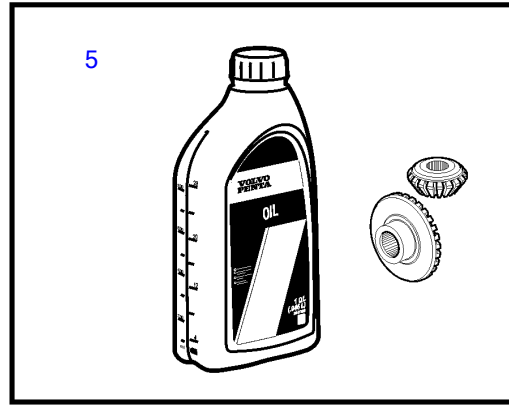

SX-M1

25155

SX-M1

REF	PART NO.	QTY	DESCRIPTION	SEE SEC.	NOTES
1	3586461	1	Anode, aluminum		
	3854130	1	Anode, zinc		
			• Bulletin P-44-1-1	P-44-1-1-EN	Anodes, SX AND DP-S
1	3855610	1	Magnesium anode, magnesium		
2	3863193	1	Anode, aluminum		
	3855411	1	Zinc anode		
			• Bulletin P-44-1-1	P-44-1-1-EN	Anodes, SX AND DP-S
2	3855412	1	Magnesium anode		
3	3857857	1	Anode		
	3857858	1	Anode		
4	873395	2	Zinc electrode		SX-MHP
	3863480	2	Anode		SX-MHP
5		X	Transmission oil		Fill level is determined by dipstick
		X	Transmission oil		USA
	1141679	3	Transmission oil		12x1 qt
	1141680	1	Transmission oil		4x1 gal
	1141681	1	Transmission oil		5 gal
		X	Transmission oil		Europe and other markets
	3809443	3	Transmission oil		1L
	3809442	1	Transmission oil		5L
	3809441	1	Transmission oil		20L
6	22197130	1	Bellows kit, u-joint		
			• Bulletin P-44-1-27	P-44-1-27-EN	Improved U-joint Bellows, SX, DPS, DP-S
6	22274887	1	• Hose clamp		
7	3850426	1	Bellows, exhaust		
			• Bulletin P-44-1-20	P-44-1-20-EN	Exhaust Bellows, problems with aftermarket parts
7	3852603	1	Hose clamp		
	3852665	1	Retainer		
8	3587641	1	Bellows		
	3852603	1	Hose clamp		