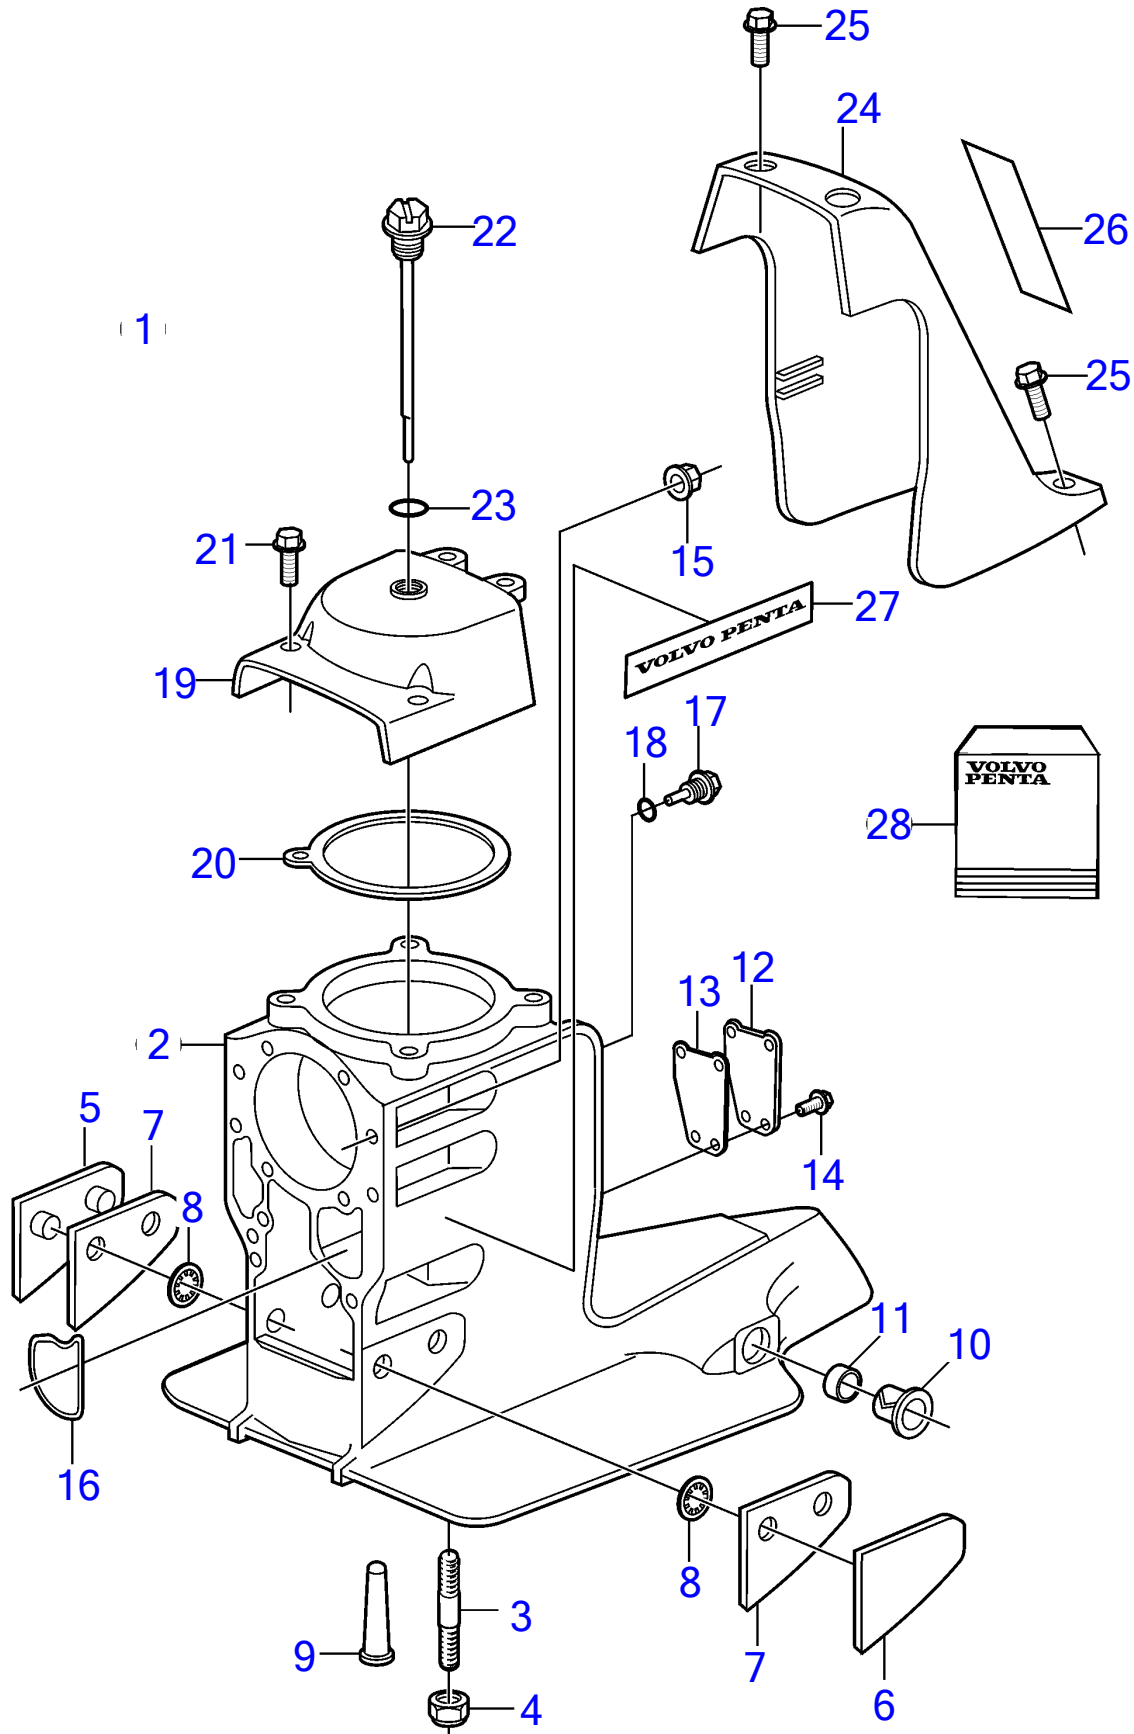

SX-MTD3 1.66

SX-MTD3 1.66

REF	PART NO.	QTY	DESCRIPTION	NOTES
1	3857007	1	Upper gear	Complete
	3801180	1	Upper gear, exch, exch	Complete
2	3818650	1	Gear housing	
3	941814	4	• Stud	Included in upper gear housing assembly.
4	941885	4	• Lock nut	Included in upper gear housing assembly.
5	3852562	1	Pressure plate	Earlier prod.
	3589524	1	Plate	Later production
6	3852561	1	Pressure plate	Earlier prod.
	3589522	1	Plate	Later production
7	3852563	1	Adjusting washer	Not used on later versions.
8	3852516	4	Ring	Not used on later versions.
9	(3854021)	1	Strainer	Obsolete part
10	3853423	2	Bushing	
11	3853424	2	Grommet	
12	3812478	1	Plate	
13	3812476	1	Gasket	
14	3852373	4	Screw	
15	3853329	6	Nut	
16	3852560	1	Sealing	
17	3854539	1	Plug	
18	3855081	1	• O-ring	
19	3854401	1	Bearing cover	
20	3852317	1	Gasket	
21	3852454	4	Flange screw	Hexagon screw
	3850629	4	Screw	T30 torx
22	3854847	1	Dipstick	
23	3852045	1	O-ring	
24	3852418	1	Cover	
25	3852568	3	Flange screw	
26	3855360	1	Decal	SX Diesel
27	3857580	2	Decal	SX Diesel
28	3850594	1	Kit	