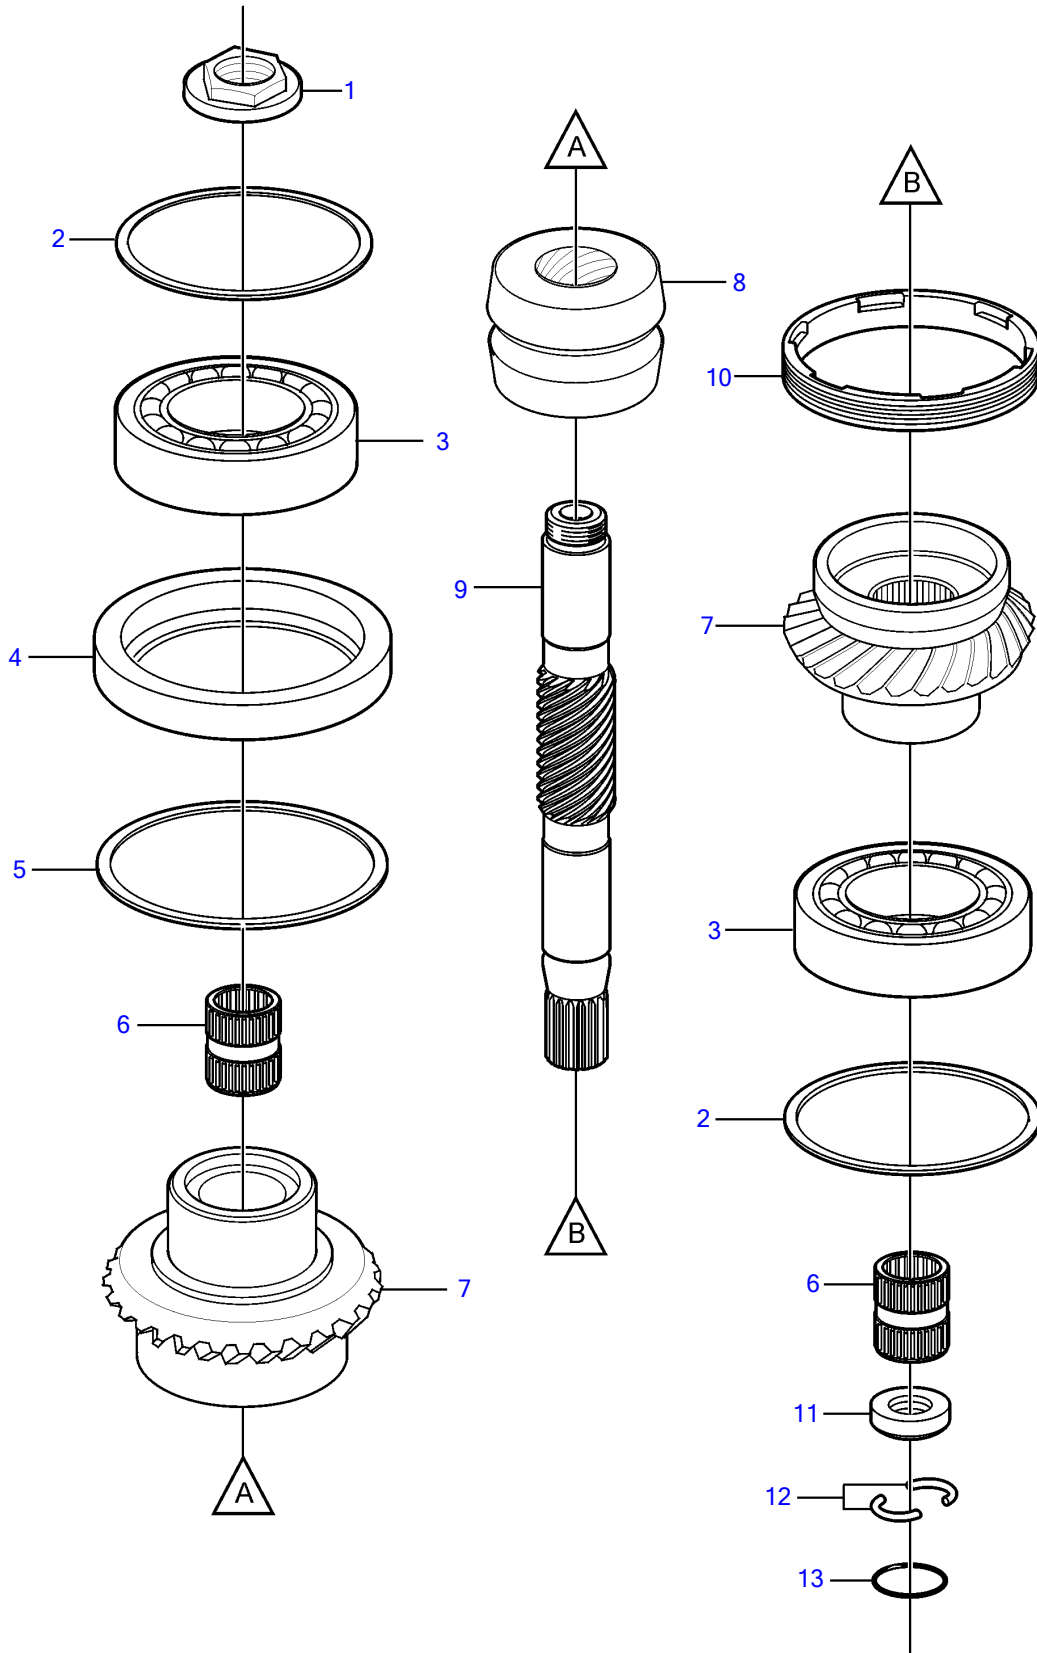

DPS-B1, 2.14, DPS-B1 OX, 2.14, FWD-B1, 2.14

23246

DPS-B1, 2.14, DPS-B1 OX, 2.14, FWD-B1, 2.14

REF	PART NO.	QTY	DESCRIPTION	NOTES
1	3852301	1	Nut	TH=0.00
	3852302	1	Nut	TH=0.20mm
	3852303	1	Nut	TH=0.40mm
	3852375	1	Nut	TH=0.60mm
2	3860615	1	Shim	TH=0.002"
	3860616	1	Shim	TH=0.003"
	3860617	1	Shim	TH=0.004"
	3860618	1	Shim	TH=0.005"
	3860619	1	Shim	TH=0.010"
3	11028	2	Ball bearing	
4	3841970	1	Ring	
5	3842161	1	Shim	TH=0.002"
	3842162	1	Shim	TH=0.003"
	3842163	1	Shim	TH=0.004"
	3842164	1	Shim	TH=0.005"
	3842165	1	Shim	TH=0.010"
6	3852390	2	Bearing	
7		1	Gear set	
8	3807613	1	Sliding sleeve	
9	22262547	1	Shaft	
10	3860106	1	Ring	
11	3860273	1	Spacer ring	
12	3852295	2	Locking clip	
13	949656	1	O-ring	