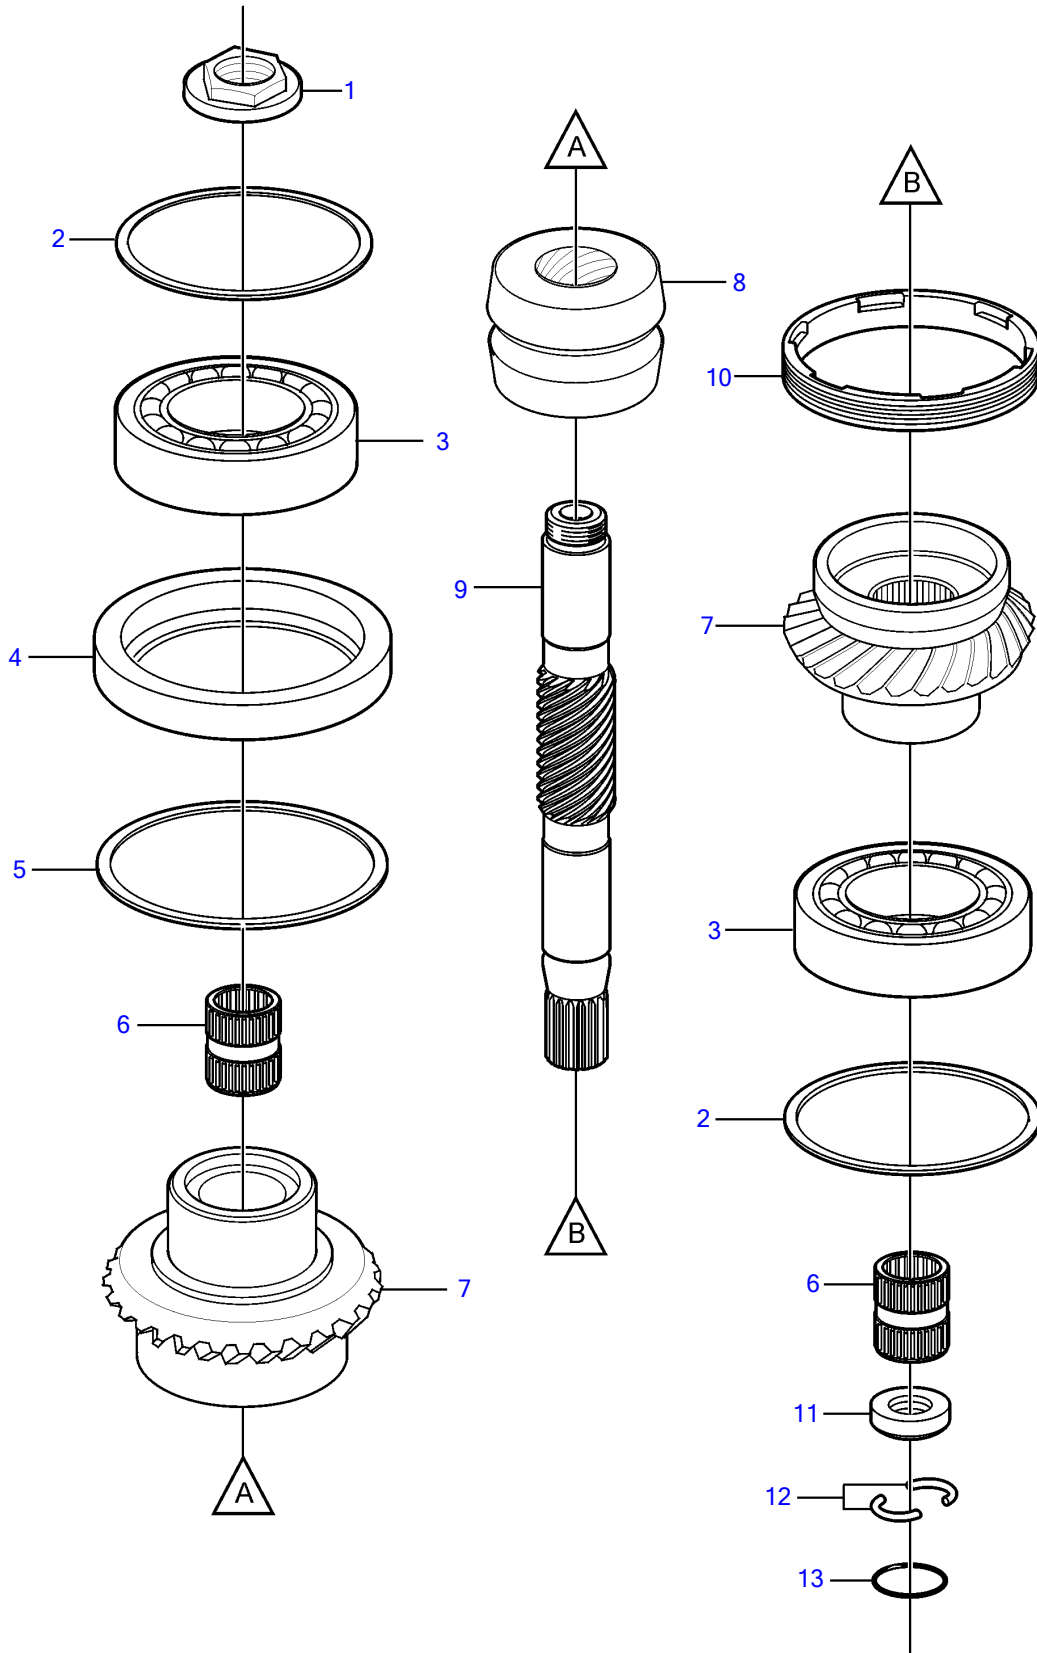

DPS-B1, 1.95, DPS-B1 OX, 1.95, FWD-B1, 1.95

23246

DPS-B1, 1.95, DPS-B1 OX, 1.95, FWD-B1, 1.95

REF	PART NO.	QTY	DESCRIPTION	NOTES
1	3852301	1	Nut	TH=0.00
	3852302	1	Nut	TH=0.20mm
	3852303	1	Nut	TH=0.40mm
	3852375	1	Nut	TH=0.60mm
2	3860615	1	Shim	TH=0.002"
	3860616	1	Shim	TH=0.003"
	3860617	1	Shim	TH=0.004"
	3860618	1	Shim	TH=0.005"
	3860619	1	Shim	TH=0.010"
3	11028	2	Ball bearing	
4	3841970	1	Ring	
5	3842161	1	Shim	TH=0.002"
	3842162	1	Shim	TH=0.003"
	3842163	1	Shim	TH=0.004"
	3842164	1	Shim	TH=0.005"
	3842165	1	Shim	TH=0.010"
6	3852390	2	Bearing	
7	21130692	1	Kit	
		1	• Gear set	replaced by kit
8	3807613	1	• Sliding sleeve	
9	22262547	1	Shaft	
10	3860106	1	Ring	
11	3860273	1	Spacer ring	
12	3852295	2	Locking clip	
13	949656	1	O-ring	