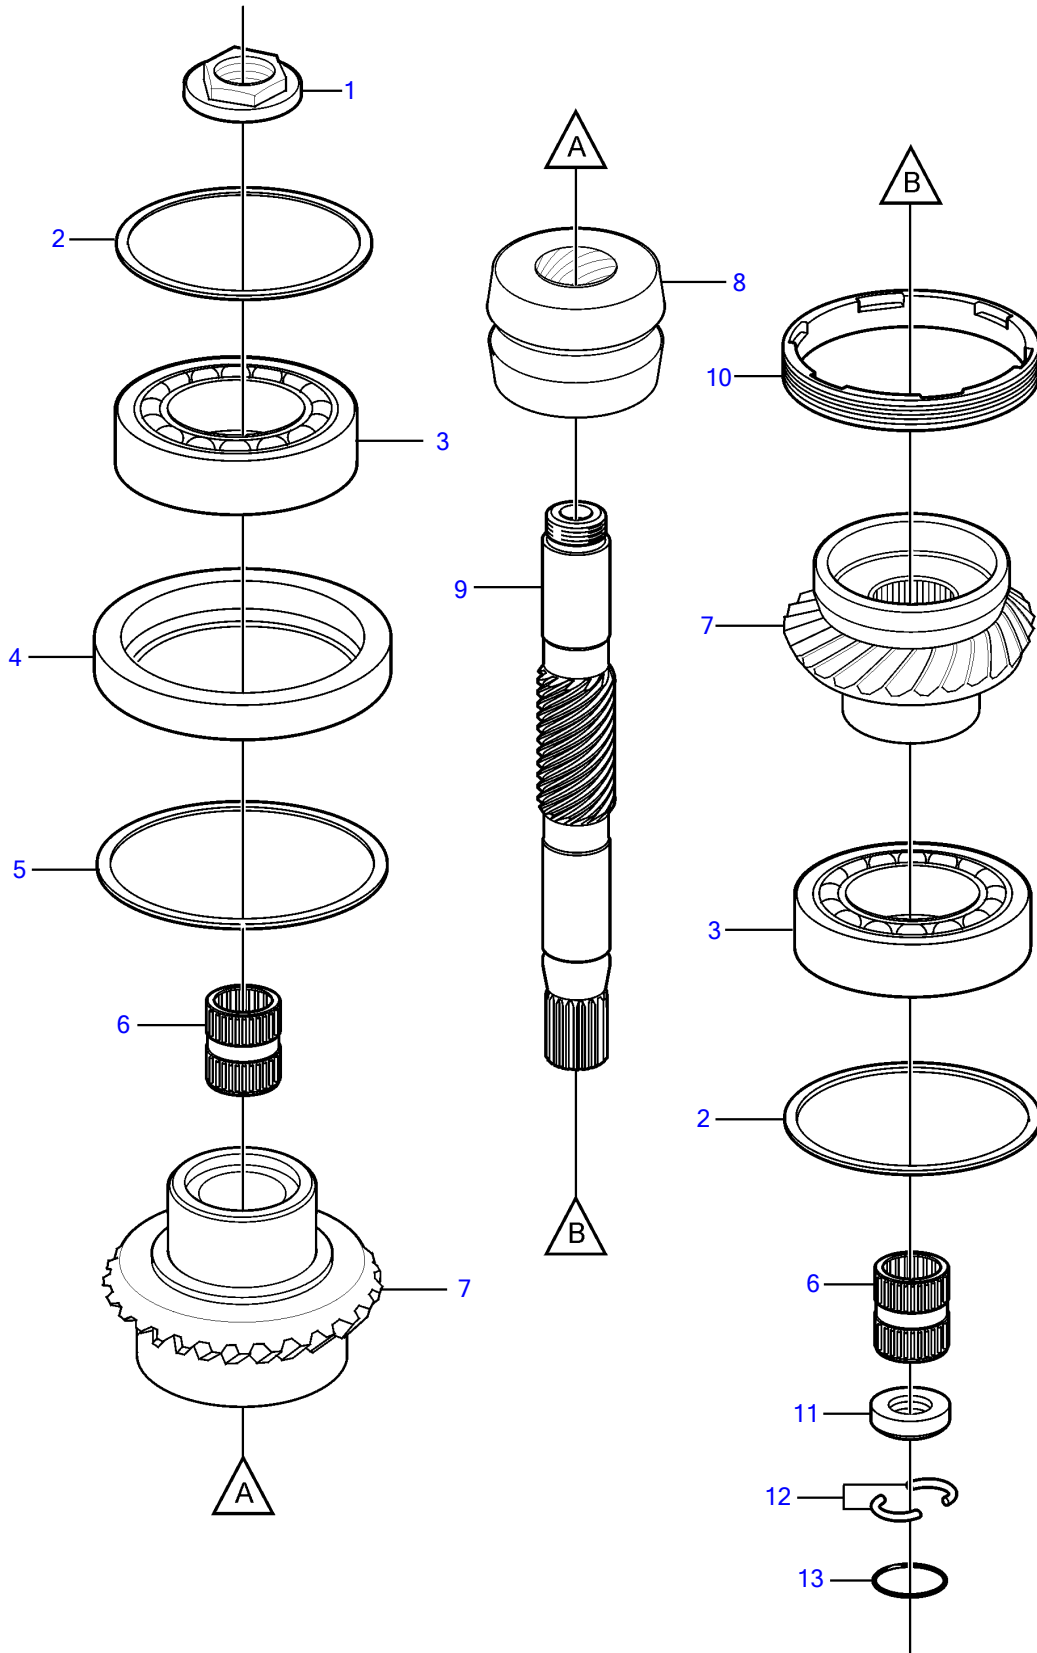

SX-A 1.79, SX-A 1.89, SX-A 1.97, SX-A 2.18, DPS-A 2.11, DPS-A 2.32, DPS-B 2.32

23246

SX-A 1.79, SX-A 1.89, SX-A 1.97, SX-A 2.18, DPS-A 2.11, DPS-A 2.32, DPS-B 2.32

REF	PART NO.	QTY	DESCRIPTION	NOTES
1	3852301	1	Nut	TH=0.00
	3852302	1	Nut	TH=0.20mm
	3852303	1	Nut	TH=0.40mm
	3852375	1	Nut	TH=0.60mm
2	3860615	1	Shim	TH=0.002"
	3860616	1	Shim	TH=0.003"
	3860617	1	Shim	TH=0.004"
	3860618	1	Shim	TH=0.005"
	3860619	1	Shim	TH=0.010"
3	11028	2	Ball bearing	
4	3841970	1	Ring	
5	3842161	1	Shim	TH=0.002"
	3842162	1	Shim	TH=0.003"
	3842163	1	Shim	TH=0.004"
	3842164	1	Shim	TH=0.005"
	3842165	1	Shim	TH=0.010"
6	3852390	2	Bearing	
7	21130693	1	Kit	
		1	• Gear set	replaced by kit
8	3807613	1	• Sliding sleeve	
9	3852292	1	Shaft	
10	3860106	1	Ring	
11		1	Spacer ring	
12	3852295	2	Locking clip	
13	949656	1	O-ring	