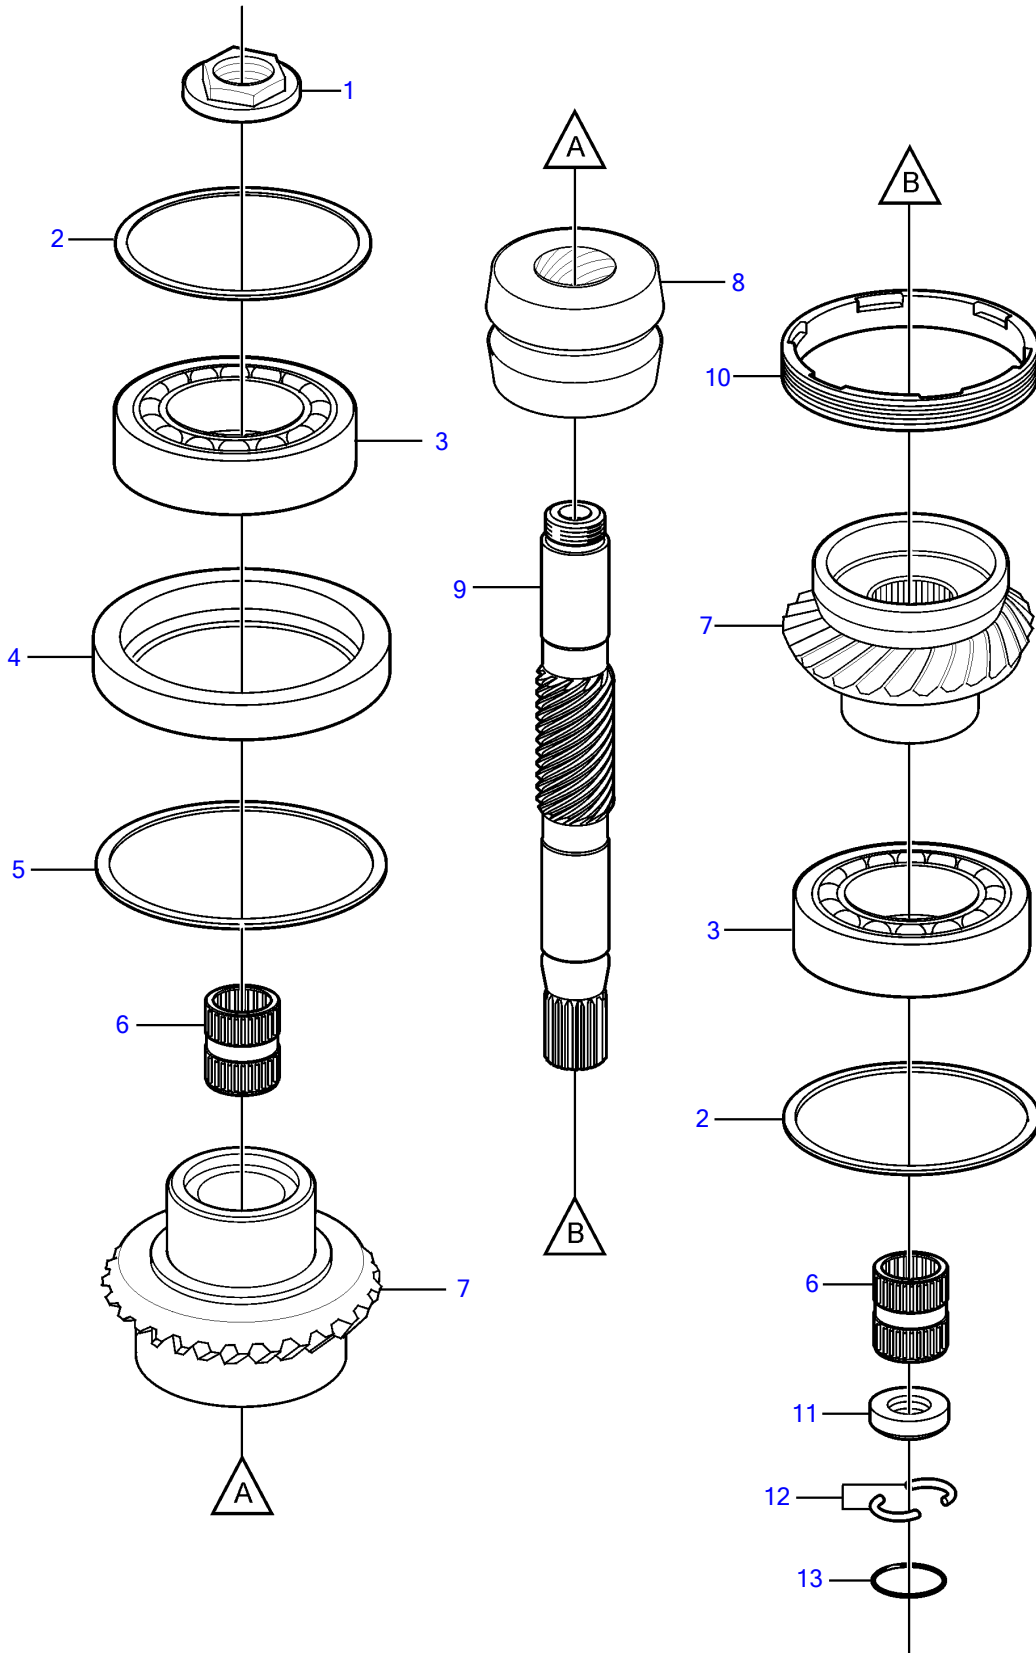

DPS-A 2.14, DPS-A OXi 2.14, DPS-B 2.14, DPS-B OX 2.14

23246

DPS-A 2.14, DPS-A OXi 2.14, DPS-B 2.14, DPS-B OX 2.14

REF	PART NO.	QTY	DESCRIPTION	NOTES
1	3852301	1	Nut	TH=0.00
	3852302	1	Nut	TH=0.20mm
	3852303	1	Nut	TH=0.40mm
	3852375	1	Nut	TH=0.60mm
2	3860615	1	Shim	TH=0.002"
	3860616	1	Shim	TH=0.003"
	3860617	1	Shim	TH=0.004"
	3860618	1	Shim	TH=0.005"
	3860619	1	Shim	TH=0.010"
3	11028	2	Ball bearing	
4	3841970	1	Ring	
5	3842161	1	Shim	TH=0.002"
	3842162	1	Shim	TH=0.003"
	3842163	1	Shim	TH=0.004"
	3842164	1	Shim	TH=0.005"
	3842165	1	Shim	TH=0.010"
6	3852390	2	Bearing	
7	21276164	1	Kit	
		1	• Gear set	replaced by kit
8	3807613	1	• Sliding sleeve	
9	3852292	1	Shaft	
10	3860106	1	Ring	
11		1	Spacer ring	
12	3852295	2	Locking clip	
13	949656	1	O-ring	